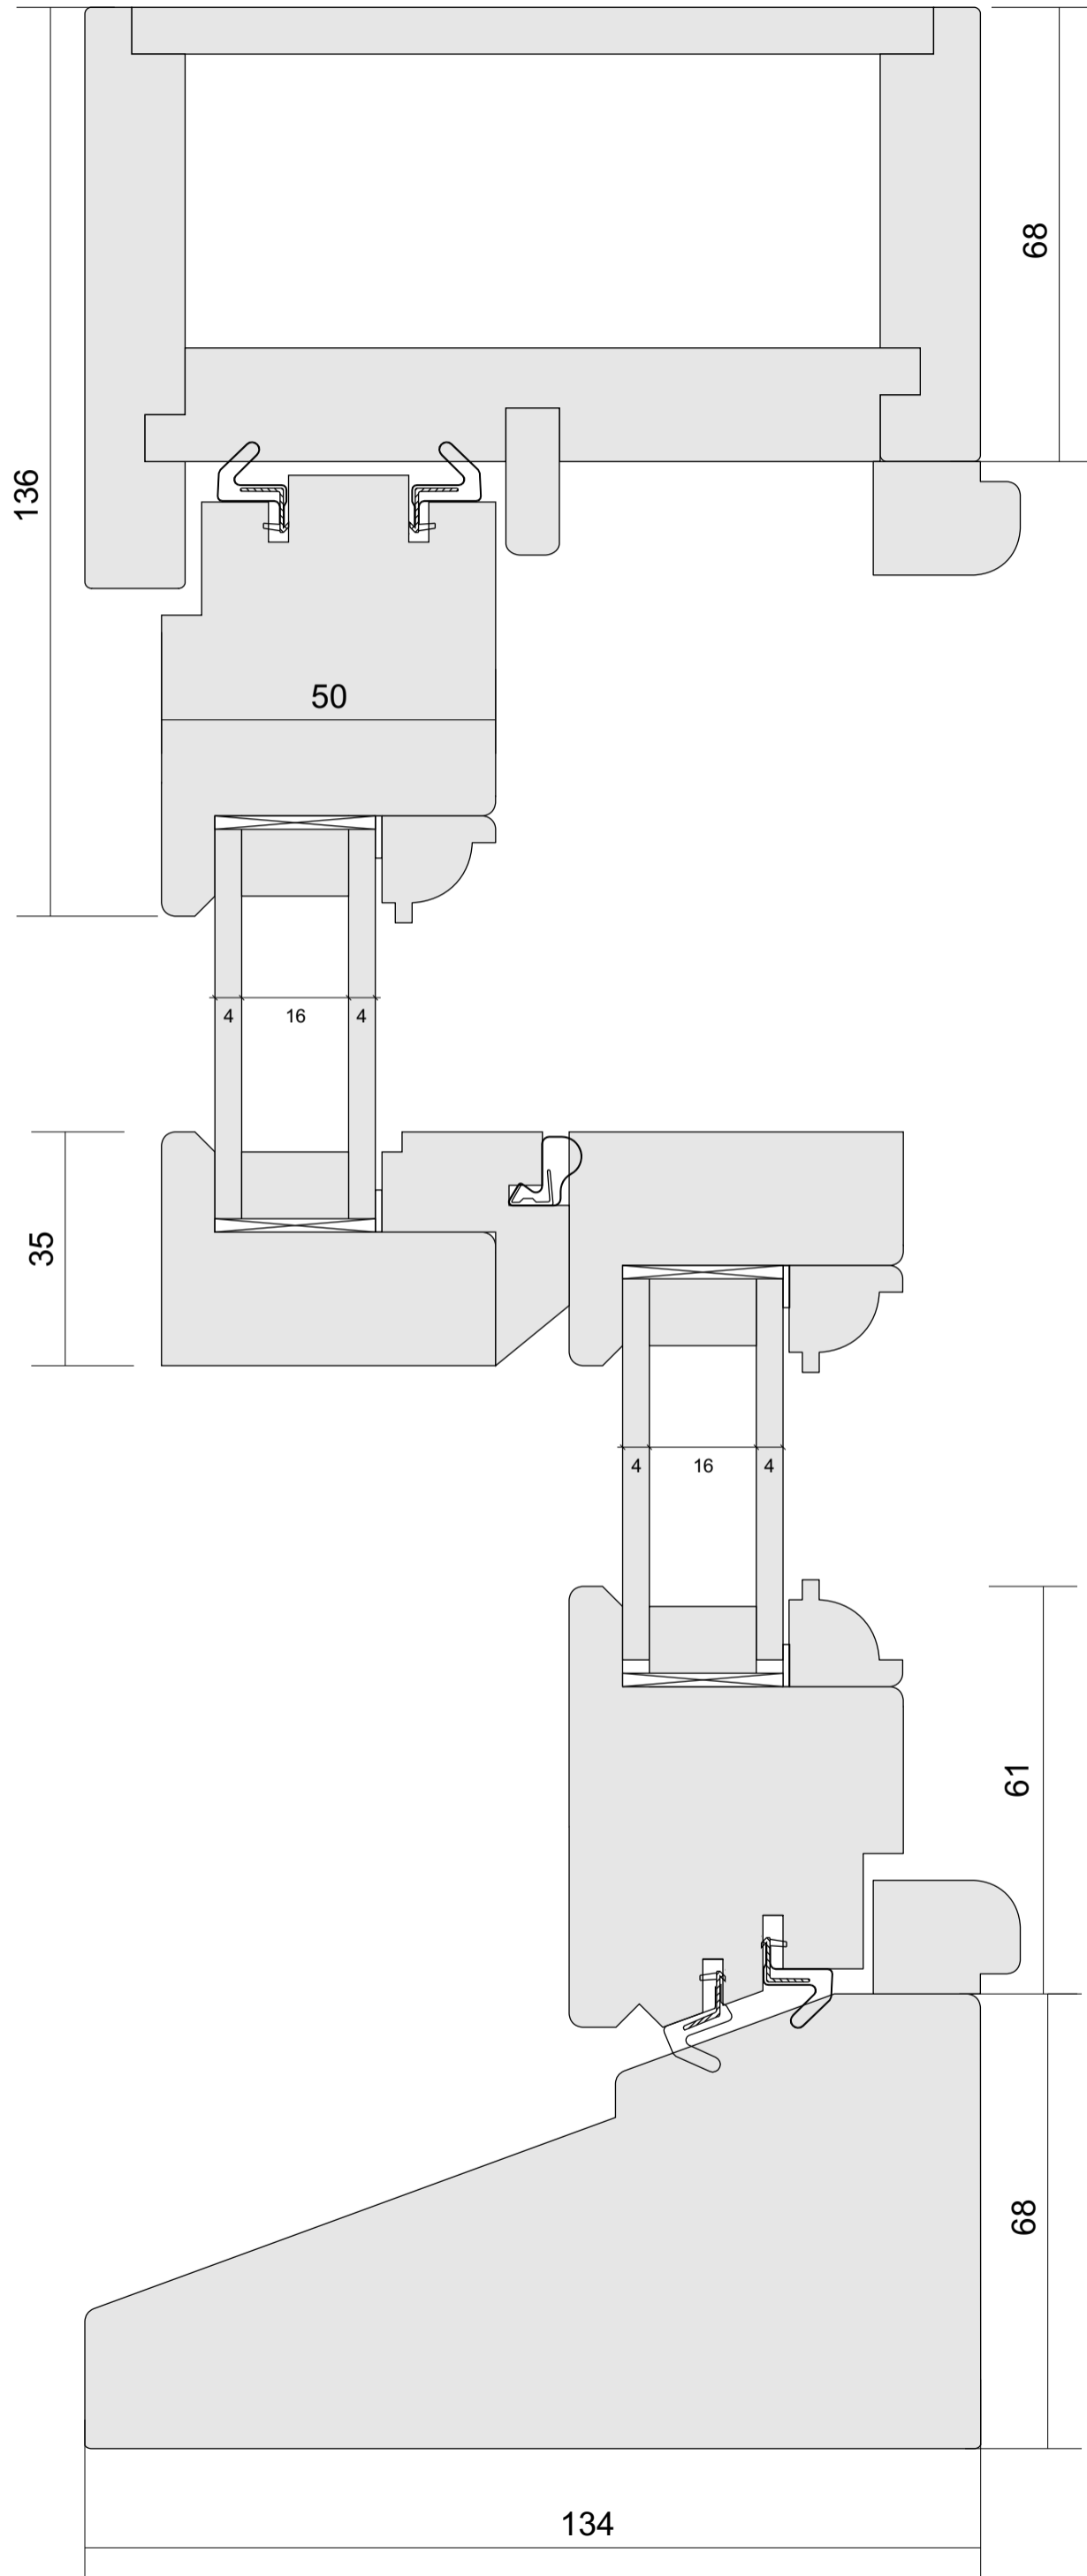

FLUSH CASEMENT 4-16A-4T

FLUSH CASEMENT 4T-12A-4-12A-4T

CASEMENT STORMPROF 4-16A-4T

CASEMENT STORMPROF 4T-12A-4-12A-4T

BI-FOLDING DOOR

DOOR

Open Outside

DOOR

SASH BALANCE 50/45

SASH BALANCE 50/45

SASH BALANCE 50/86

SASH BALANCE 50/86

SASH BALANCE 58/45

SASH BALANCE 58/45

SASH STANDARD 4-10-4

SASH STANDARD 4-10-4

SASH STANDARD 4-12-4

SASH STANDARD 4-12-4

SASH STANDARD PLUS

SASH STANDARD PLUS

SASH EXCELENT

SASH EXCELENT

SASH EXCELENT PLUS

SASH EXCELENT PLUS

NORDIC 4-16A-4T

NORDIC ALU
4-16A-4T

FLUSH CASEMENT 105/58 4-16A-4T

FLUSH CASEMENT 105/66 4T-10A-4-10A-4T