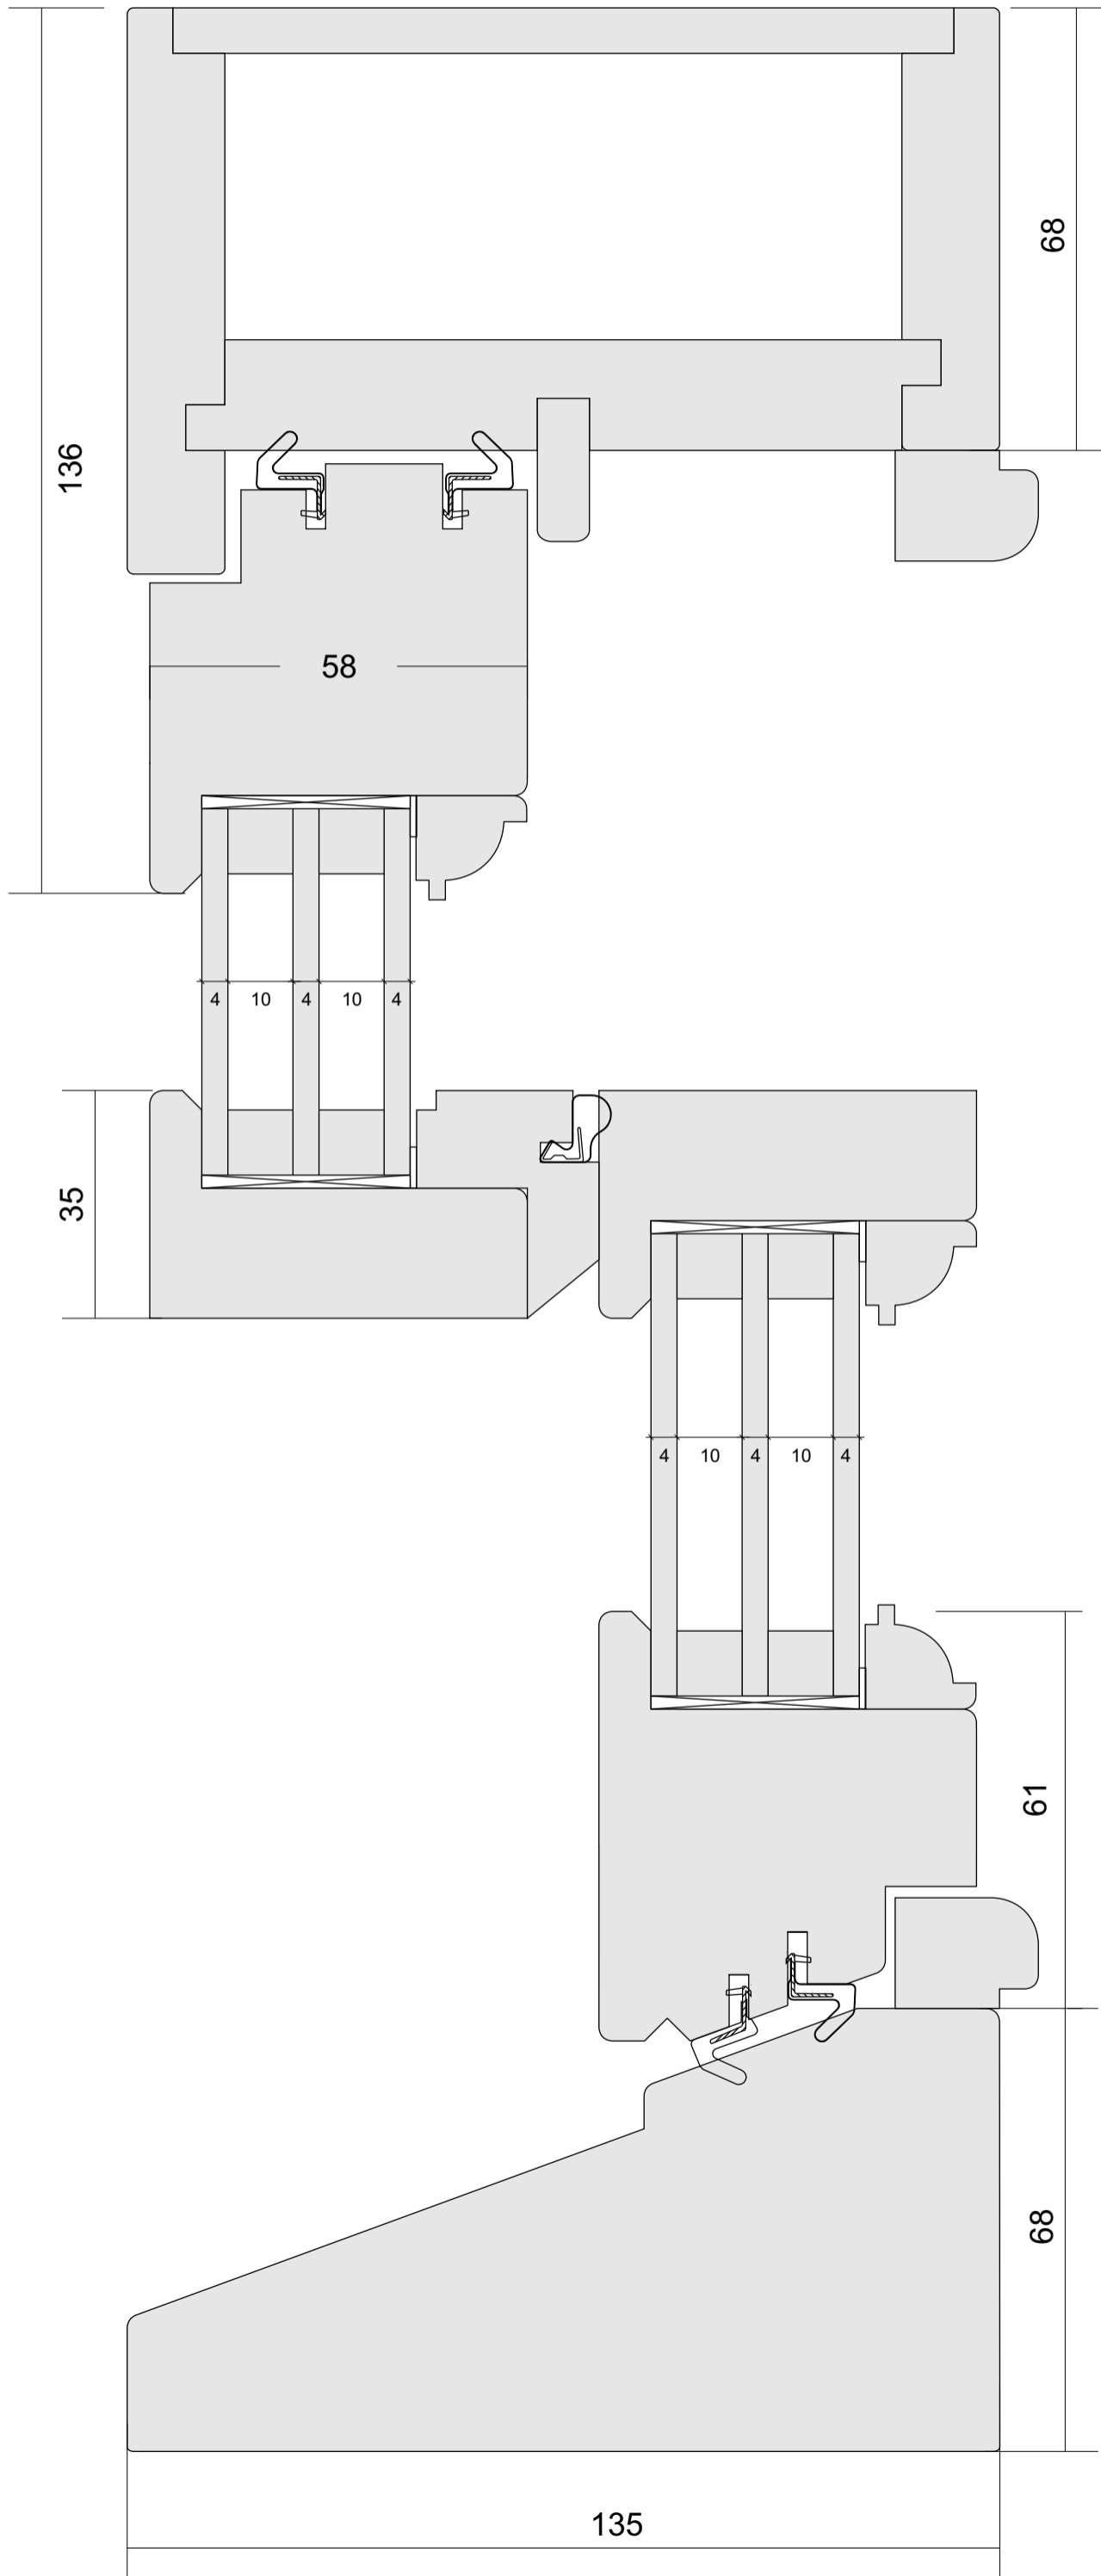

FLUSH CASEMENT 4-16A-4T

FLUSH CASEMENT 4T-12A-4-12A-4T

CASEMENT STORMPROF 4-16A-4T

CASEMENT STORMPROF 4T-12A-4-12A-4T

BI-FOLDING DOOR

DOOR

Open Outside

DOOR

SASH BALANCE 50/45

SASH BALANCE 50/45

SASH BALANCE 50/86

SASH BALANCE 50/86

SASH BALANCE 58/45

SASH BALANCE 58/45

SASH STANDARD 4-10-4

SASH STANDARD 4-10-4

SASH STANDARD 4-12-4

SASH STANDARD 4-12-4

SASH STANDARD PLUS

SASH STANDARD PLUS

SASH EXCELENT

SASH EXCELENT

SASH EXCELENT PLUS

SASH EXCELENT PLUS

NORDIC 4-16A-4T

NORDIC ALU
4-16A-4T

FLUSH CASEMENT 105/58 4-16A-4T

FLUSH CASEMENT 105/66 4T-10A-4-10A-4T