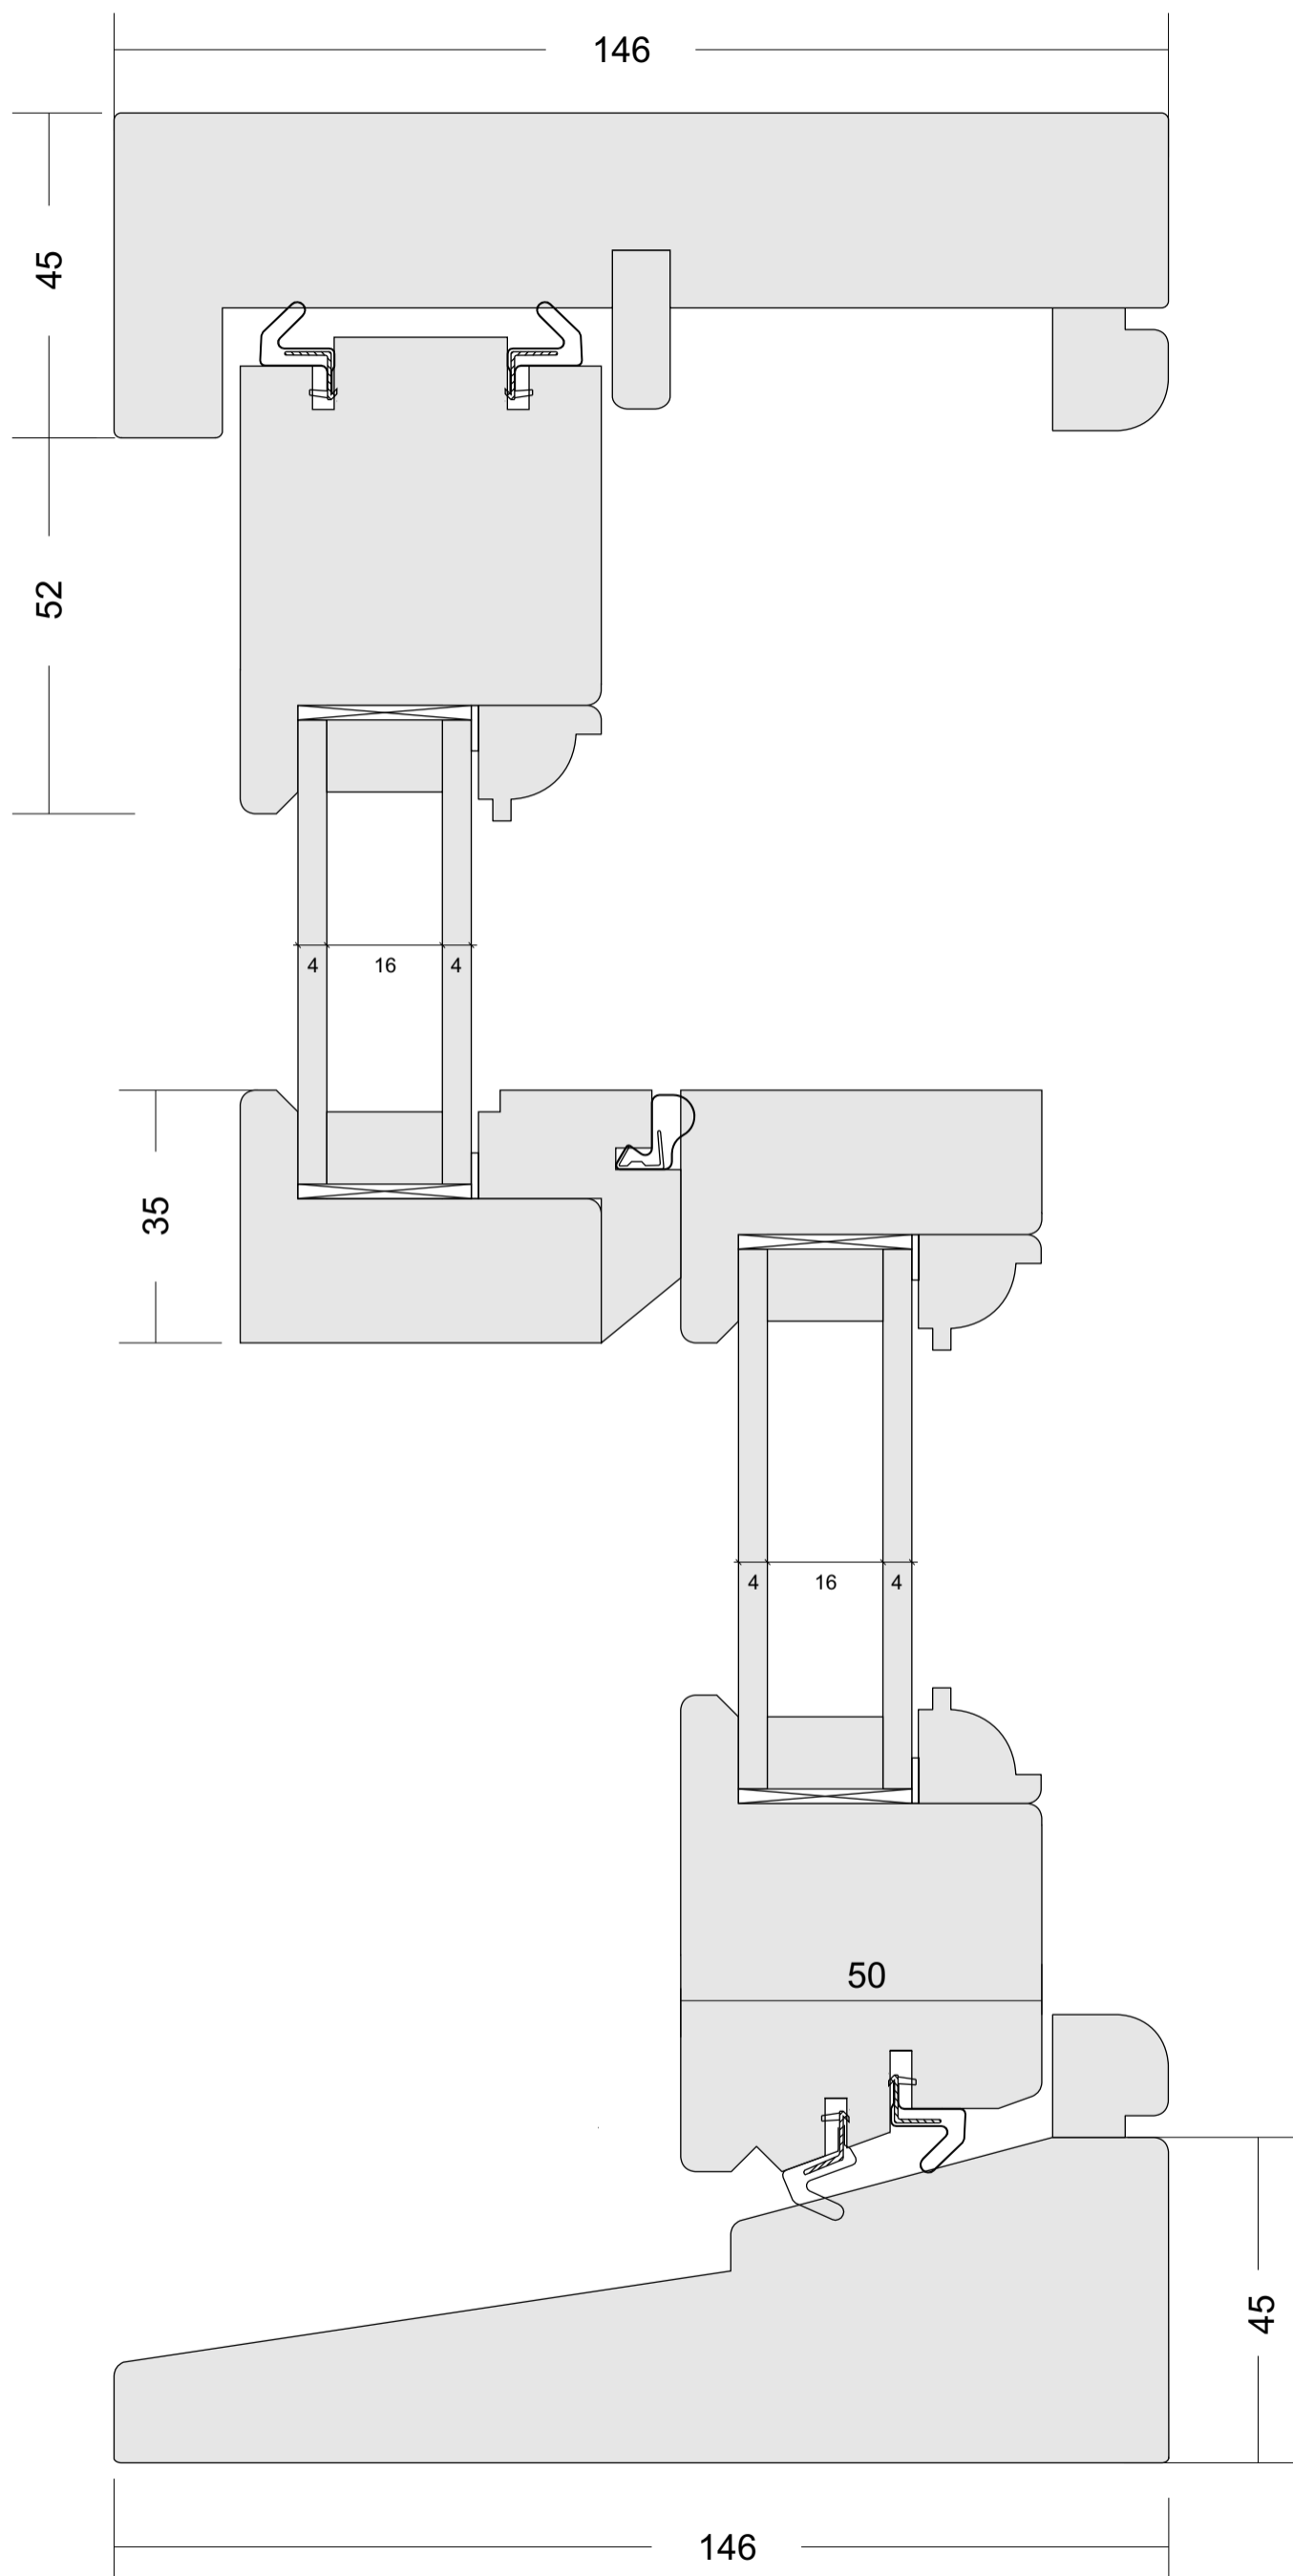

FLUSH CASEMENT 4-16A-4T

FLUSH CASEMENT 4T-12A-4-12A-4T

CASEMENT STORMPROF 4-16A-4T

CASEMENT STORMPROF 4T-12A-4-12A-4T

BI-FOLDING DOOR

DOOR

Open Outside

DOOR

SASH BALANCE 50/45

SASH BALANCE 50/45

SASH BALANCE 50/86

SASH BALANCE 50/86

SASH BALANCE 58/45

SASH BALANCE 58/45

SASH STANDARD 4-10-4

SASH STANDARD 4-10-4

SASH STANDARD 4-12-4

SASH STANDARD 4-12-4

SASH STANDARD PLUS

SASH STANDARD PLUS

SASH EXCELENT

SASH EXCELENT

SASH EXCELENT PLUS

SASH EXCELENT PLUS

NORDIC 4-16A-4T

NORDIC ALU
4-16A-4T

FLUSH CASEMENT 105/58 4-16A-4T

FLUSH CASEMENT 105/66 4T-10A-4-10A-4T