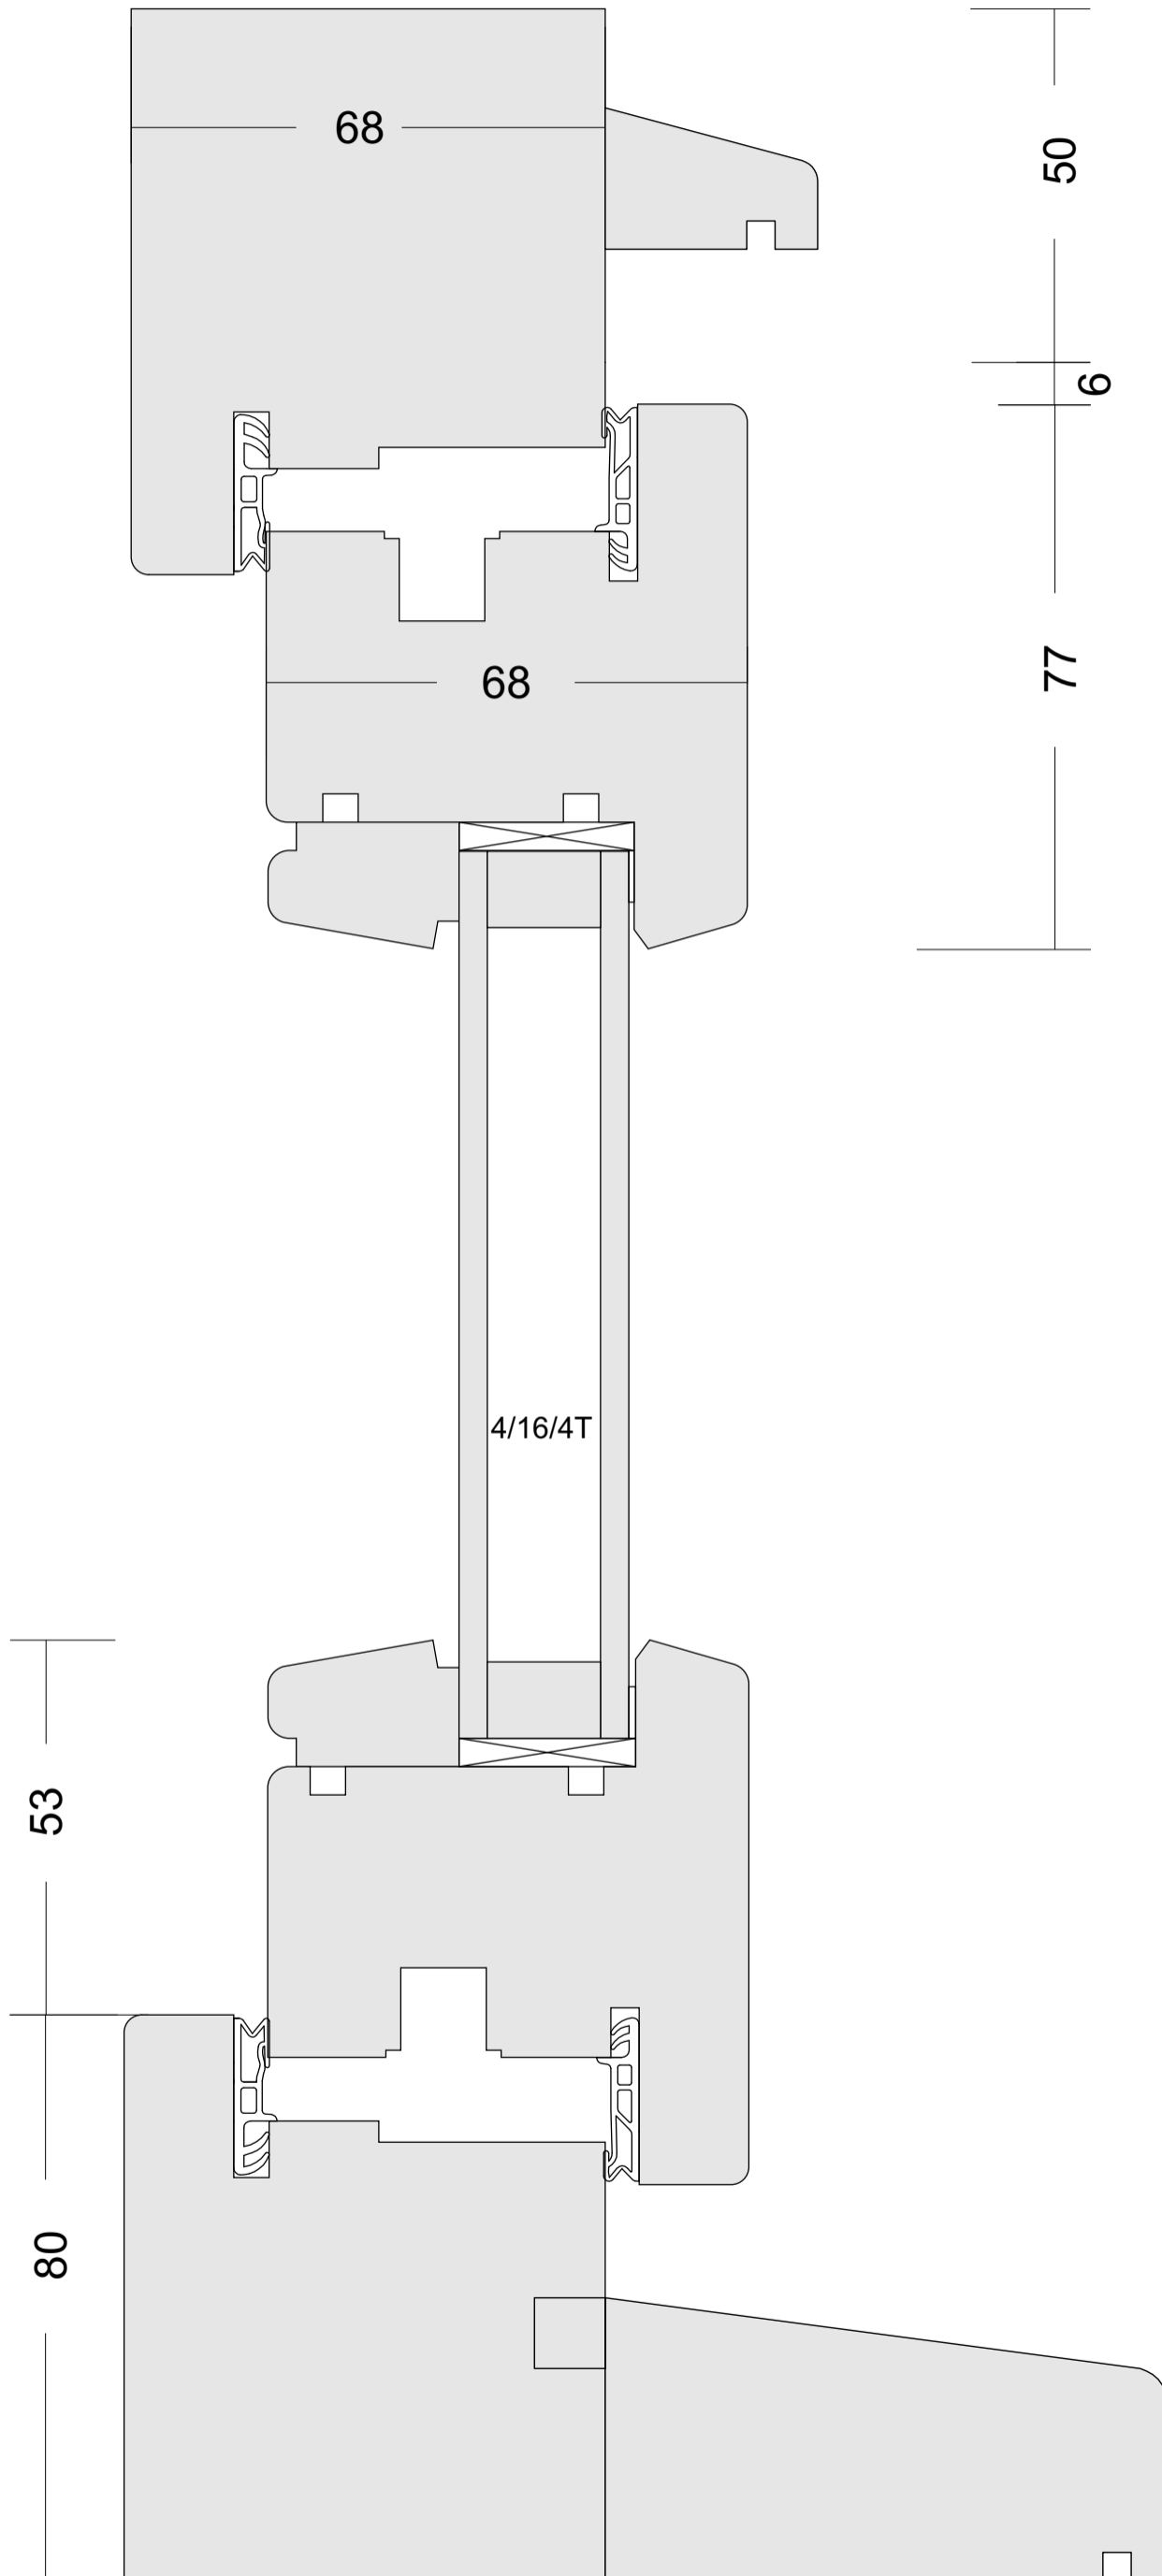

FLUSH CASEMENT 4-16A-4T

FLUSH CASEMENT 4T-12A-4-12A-4T

CASEMENT STORMPROF 4-16A-4T

CASEMENT STORMPROF 4T-12A-4-12A-4T

BI-FOLDING DOOR

DOOR

Open Outside

DOOR

SASH BALANCE 50/45

SASH BALANCE 50/45

SASH BALANCE 50/86

SASH BALANCE 50/86

SASH BALANCE 58/45

SASH BALANCE 58/45

SASH STANDARD 4-10-4

SASH STANDARD 4-10-4

SASH STANDARD 4-12-4

SASH STANDARD 4-12-4

SASH STANDARD PLUS

SASH STANDARD PLUS

SASH EXCELENT

SASH EXCELENT

SASH EXCELENT PLUS

SASH EXCELENT PLUS

NORDIC 4-16A-4T

NORDIC ALU
4-16A-4T

FLUSH CASEMENT 105/58 4-16A-4T

FLUSH CASEMENT 105/66 4T-10A-4-10A-4T