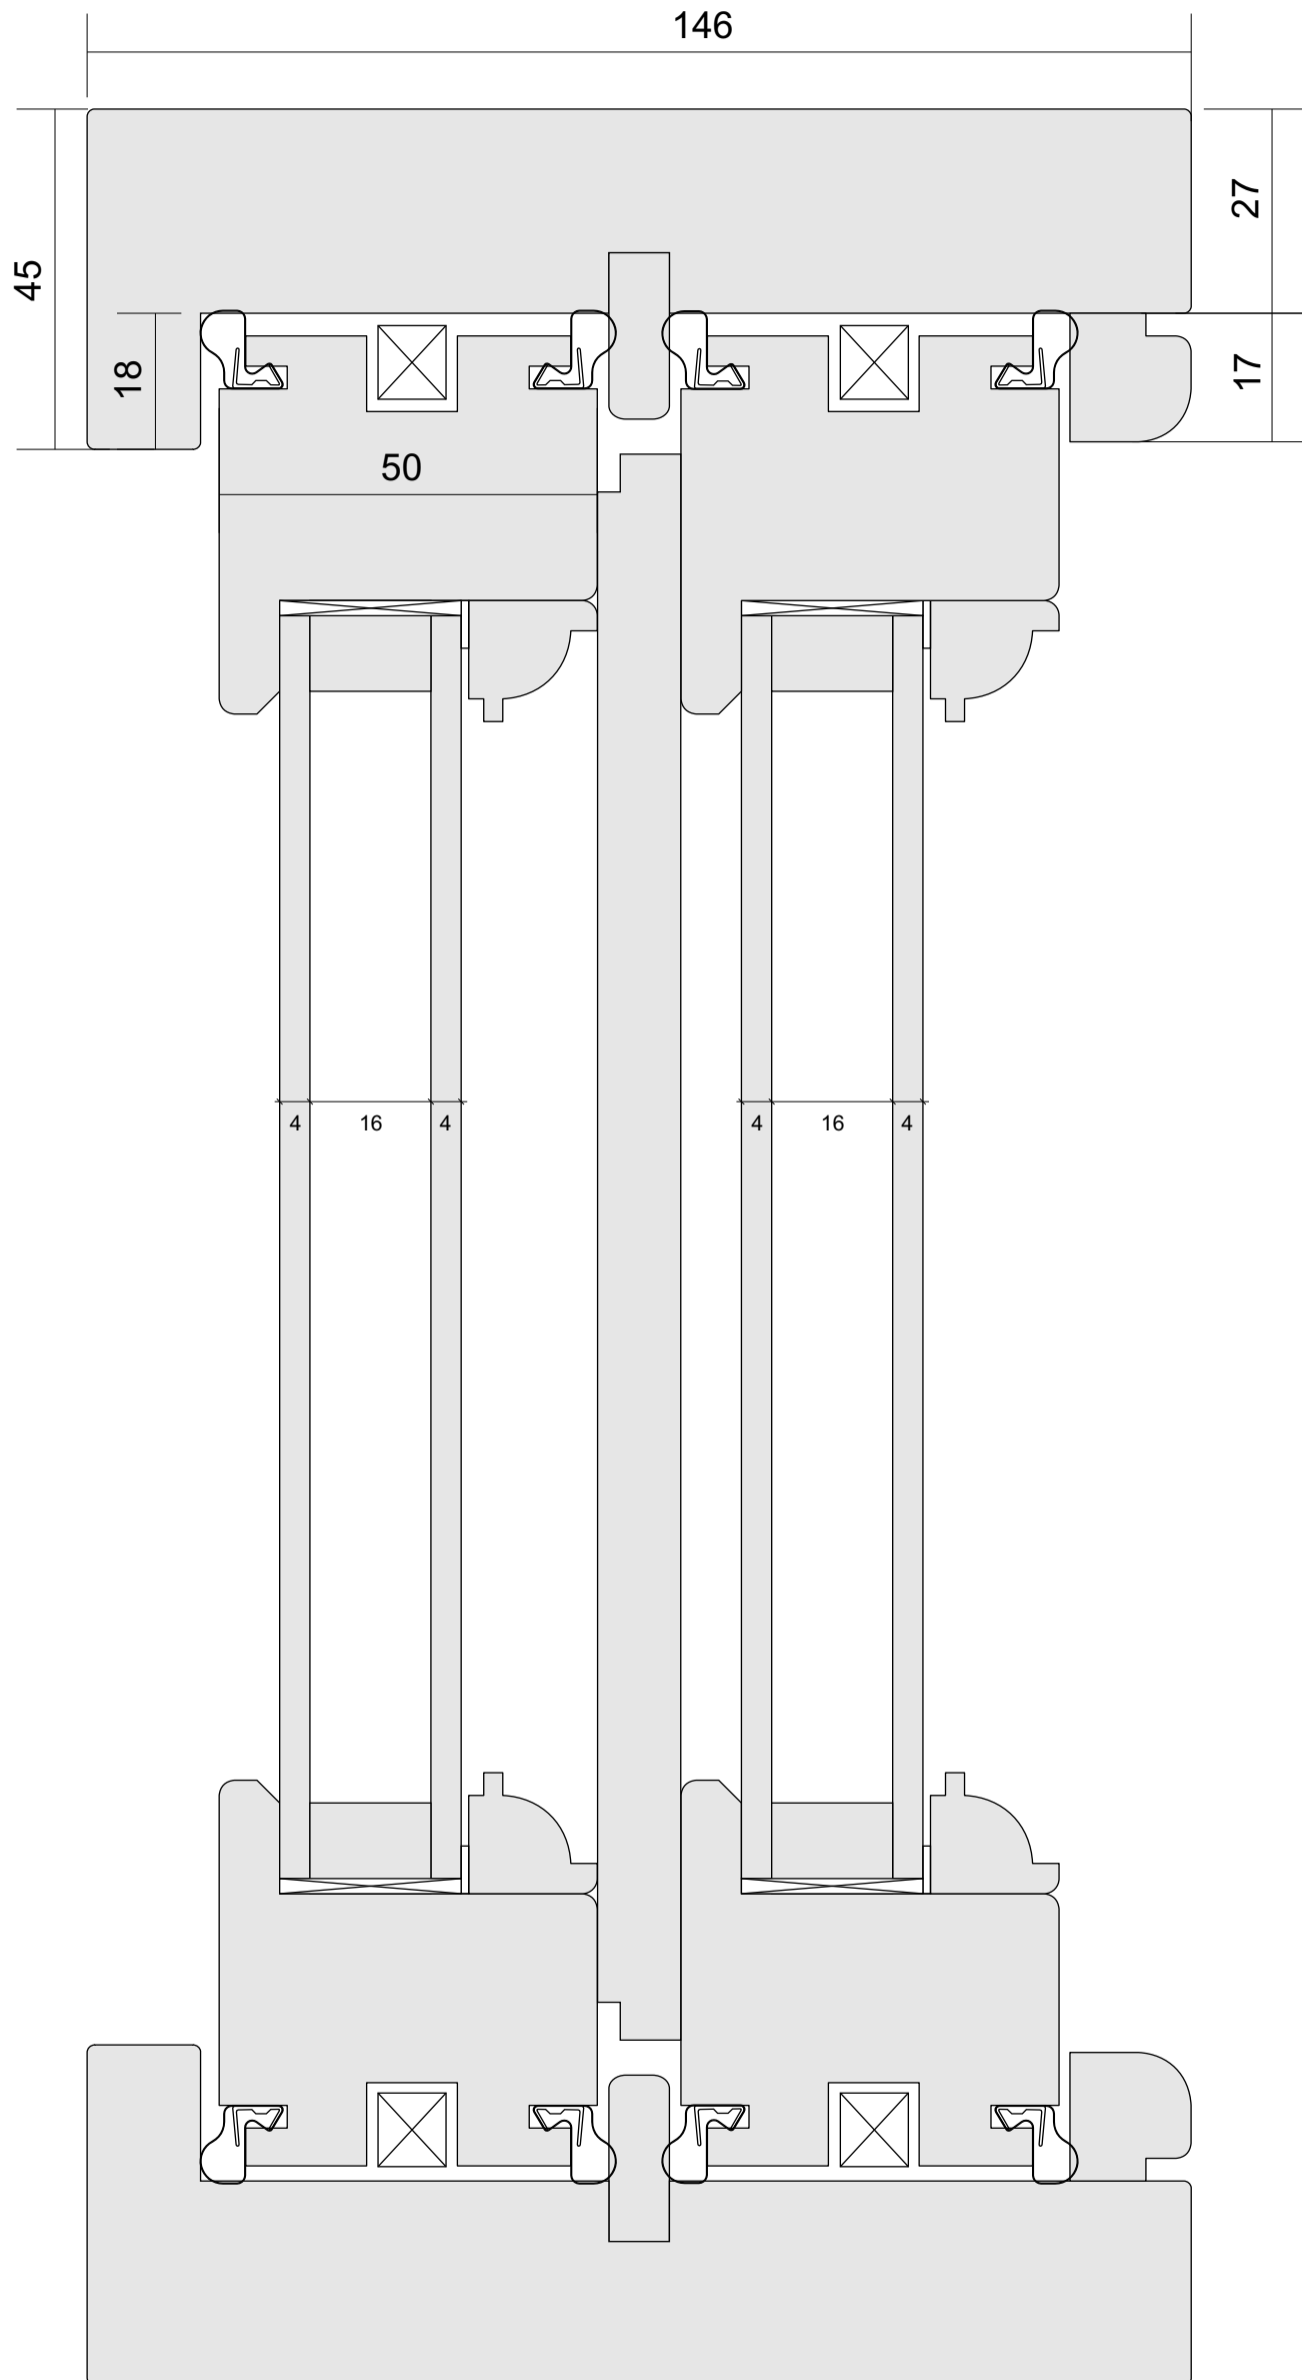

FLUSH CASEMENT 4-16A-4T

FLUSH CASEMENT 4T-12A-4-12A-4T

CASEMENT STORMPROF 4-16A-4T

CASEMENT STORMPROF 4T-12A-4-12A-4T

BI-FOLDING DOOR

DOOR

Open Outside

DOOR

SASH BALANCE 50/45

SASH BALANCE 50/45

SASH BALANCE 50/86

SASH BALANCE 50/86

SASH BALANCE 58/45

SASH BALANCE 58/45

SASH STANDARD 4-10-4

SASH STANDARD 4-10-4

SASH STANDARD 4-12-4

SASH STANDARD 4-12-4

SASH STANDARD PLUS

SASH STANDARD PLUS

SASH EXCELENT

SASH EXCELENT

SASH EXCELENT PLUS

SASH EXCELENT PLUS