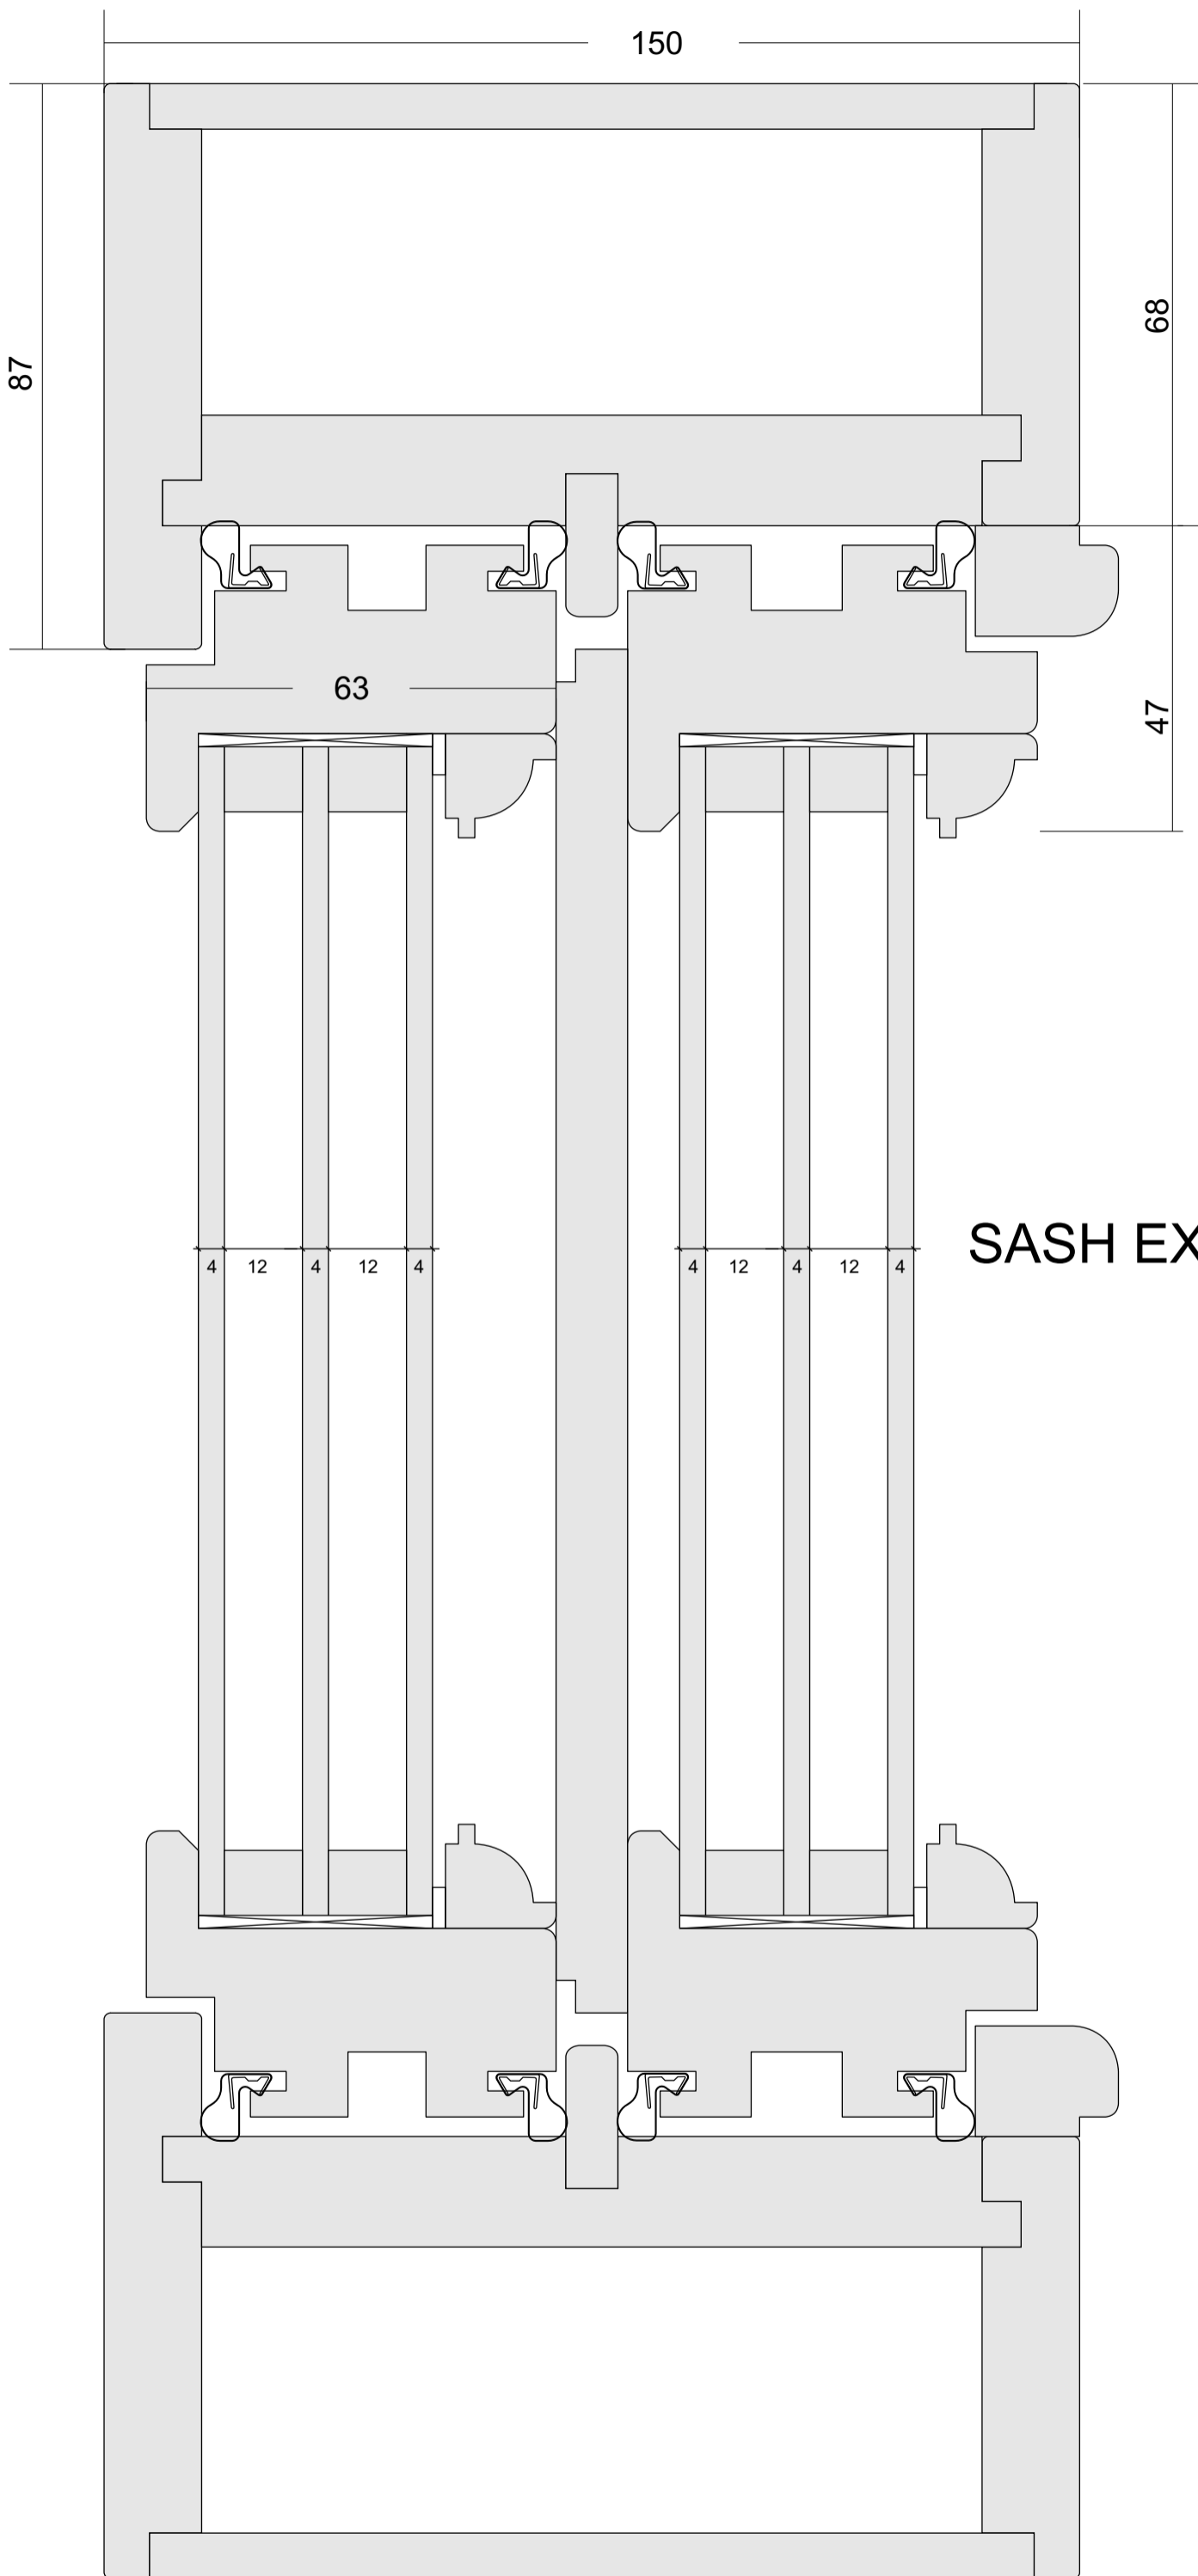

FLUSH CASEMENT 4-16A-4T

FLUSH CASEMENT 4T-12A-4-12A-4T

CASEMENT STORMPROF 4-16A-4T

CASEMENT STORMPROF 4T-12A-4-12A-4T

BI-FOLDING DOOR

DOOR

Open Outside

DOOR

SASH BALANCE 50/45

SASH BALANCE 50/45

SASH BALANCE 50/86

SASH BALANCE 50/86

SASH BALANCE 58/45

SASH BALANCE 58/45

SASH STANDARD 4-10-4

SASH STANDARD 4-10-4

SASH STANDARD 4-12-4

SASH STANDARD 4-12-4

SASH STANDARD PLUS

SASH STANDARD PLUS

SASH EXCELENT

SASH EXCELENT

SASH EXCELENT PLUS

SASH EXCELENT PLUS

NORDIC 4-16A-4T

NORDIC ALU
4-16A-4T

FLUSH CASEMENT 105/58 4-16A-4T

FLUSH CASEMENT 105/66 4T-10A-4-10A-4T