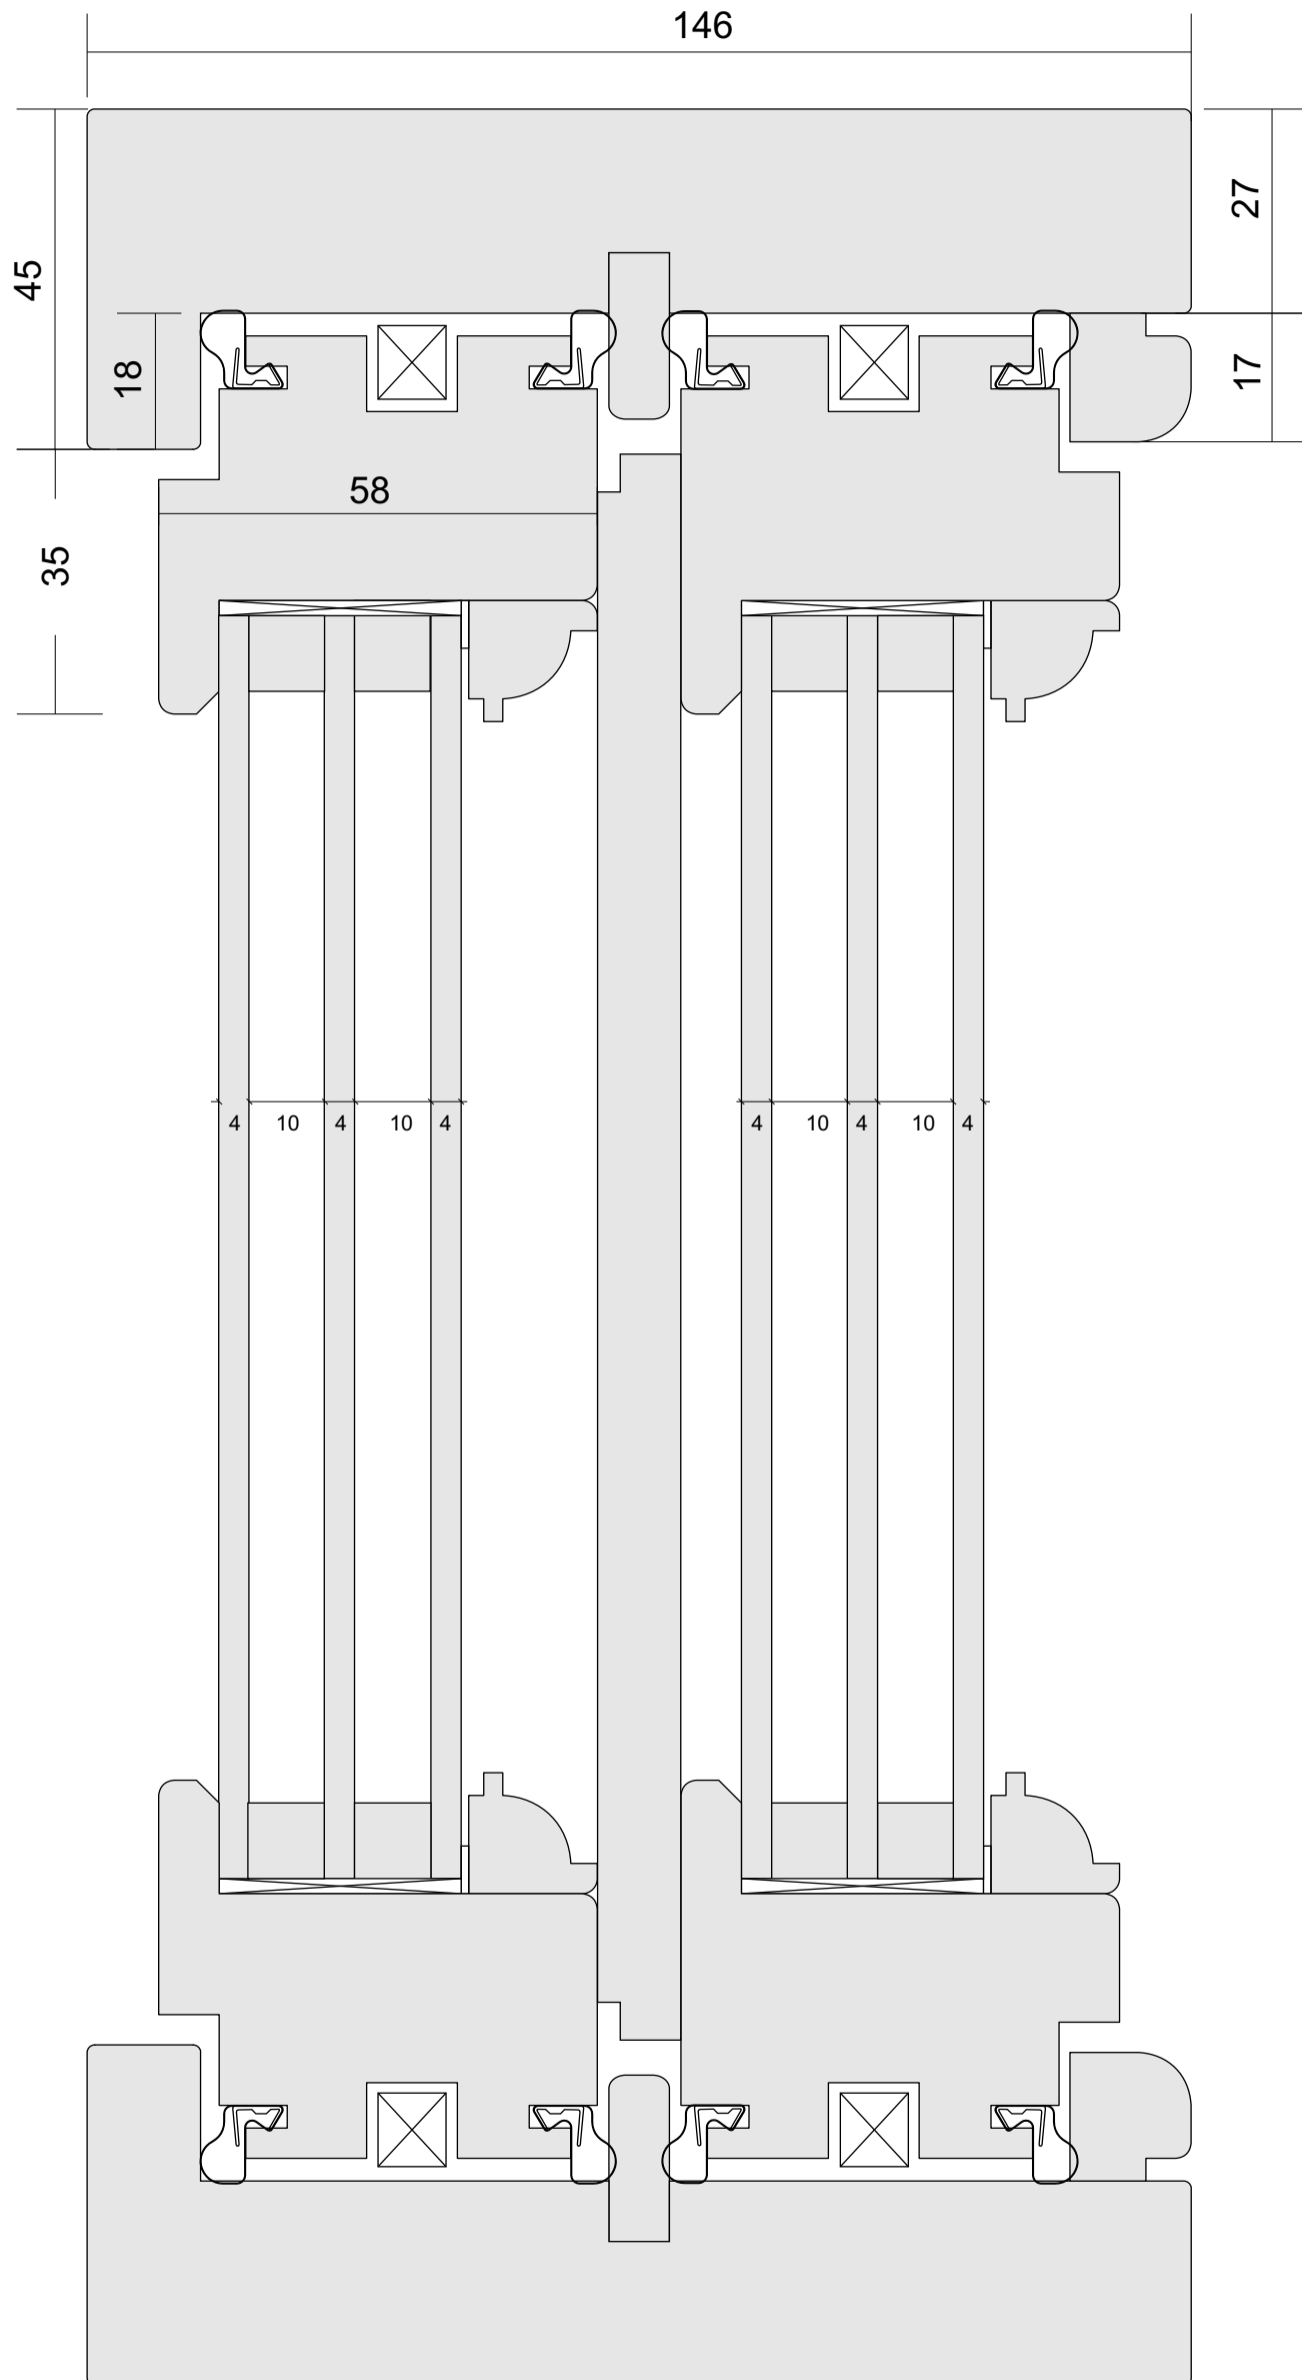

FLUSH CASEMENT 4-16A-4T

FLUSH CASEMENT 4T-12A-4-12A-4T

CASEMENT STORMPROF 4-16A-4T

CASEMENT STORMPROF 4T-12A-4-12A-4T

BI-FOLDING DOOR

DOOR

Open Outside

DOOR

SASH BALANCE 50/45

SASH BALANCE 50/45

SASH BALANCE 50/86

SASH BALANCE 50/86

SASH BALANCE 58/45

SASH BALANCE 58/45

SASH STANDARD 4-10-4

SASH STANDARD 4-10-4

SASH STANDARD 4-12-4

SASH STANDARD 4-12-4

SASH STANDARD PLUS

SASH STANDARD PLUS

SASH EXCELENT

SASH EXCELENT

SASH EXCELENT PLUS

SASH EXCELENT PLUS

NORDIC 4-16A-4T

NORDIC ALU
4-16A-4T

FLUSH CASEMENT 105/58 4-16A-4T

FLUSH CASEMENT 105/66 4T-10A-4-10A-4T