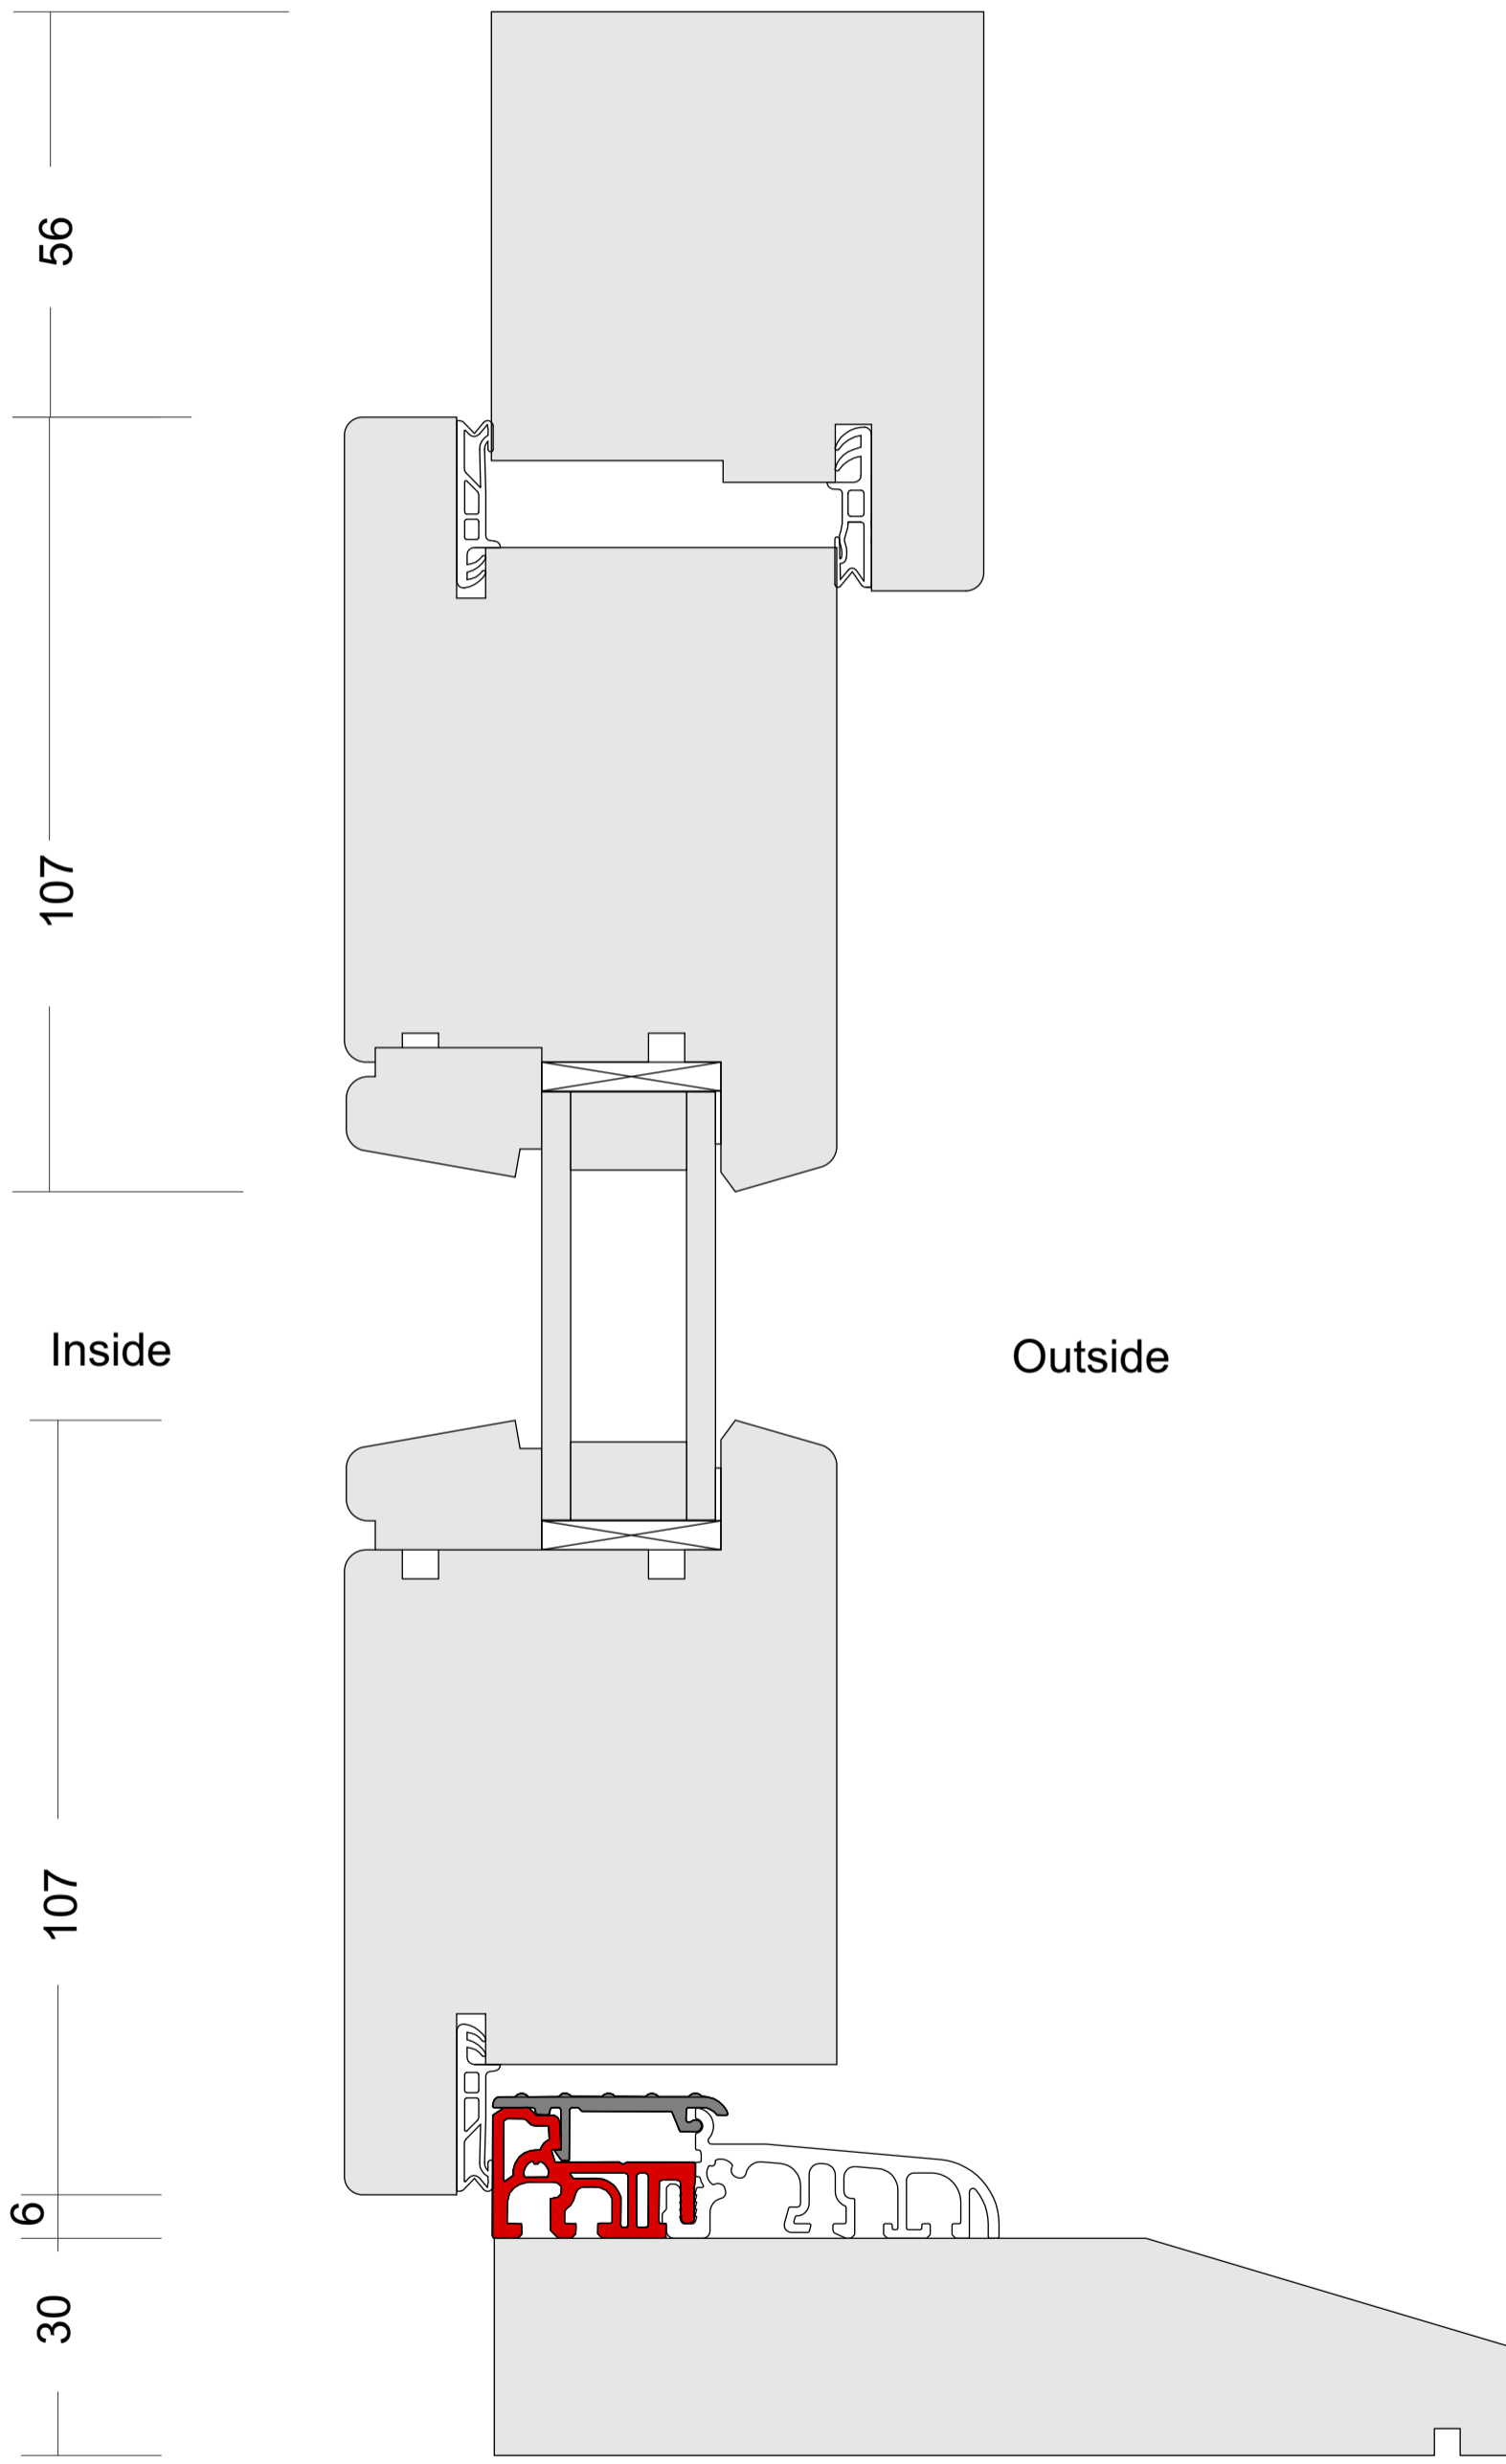

FLUSH CASEMENT 4-16A-4T

FLUSH CASEMENT 4T-12A-4-12A-4T

CASEMENT STORMPROF 4-16A-4T

CASEMENT STORMPROF 4T-12A-4-12A-4T

BI-FOLDING DOOR

DOOR

Open Outside

DOOR

SASH BALANCE 50/45

SASH BALANCE 50/45

SASH BALANCE 50/86

SASH BALANCE 50/86

SASH BALANCE 58/45

SASH BALANCE 58/45

SASH STANDARD 4-10-4

SASH STANDARD 4-10-4

SASH STANDARD 4-12-4

SASH STANDARD 4-12-4

SASH STANDARD PLUS

SASH STANDARD PLUS

SASH EXCELENT

SASH EXCELENT

SASH EXCELENT PLUS

SASH EXCELENT PLUS