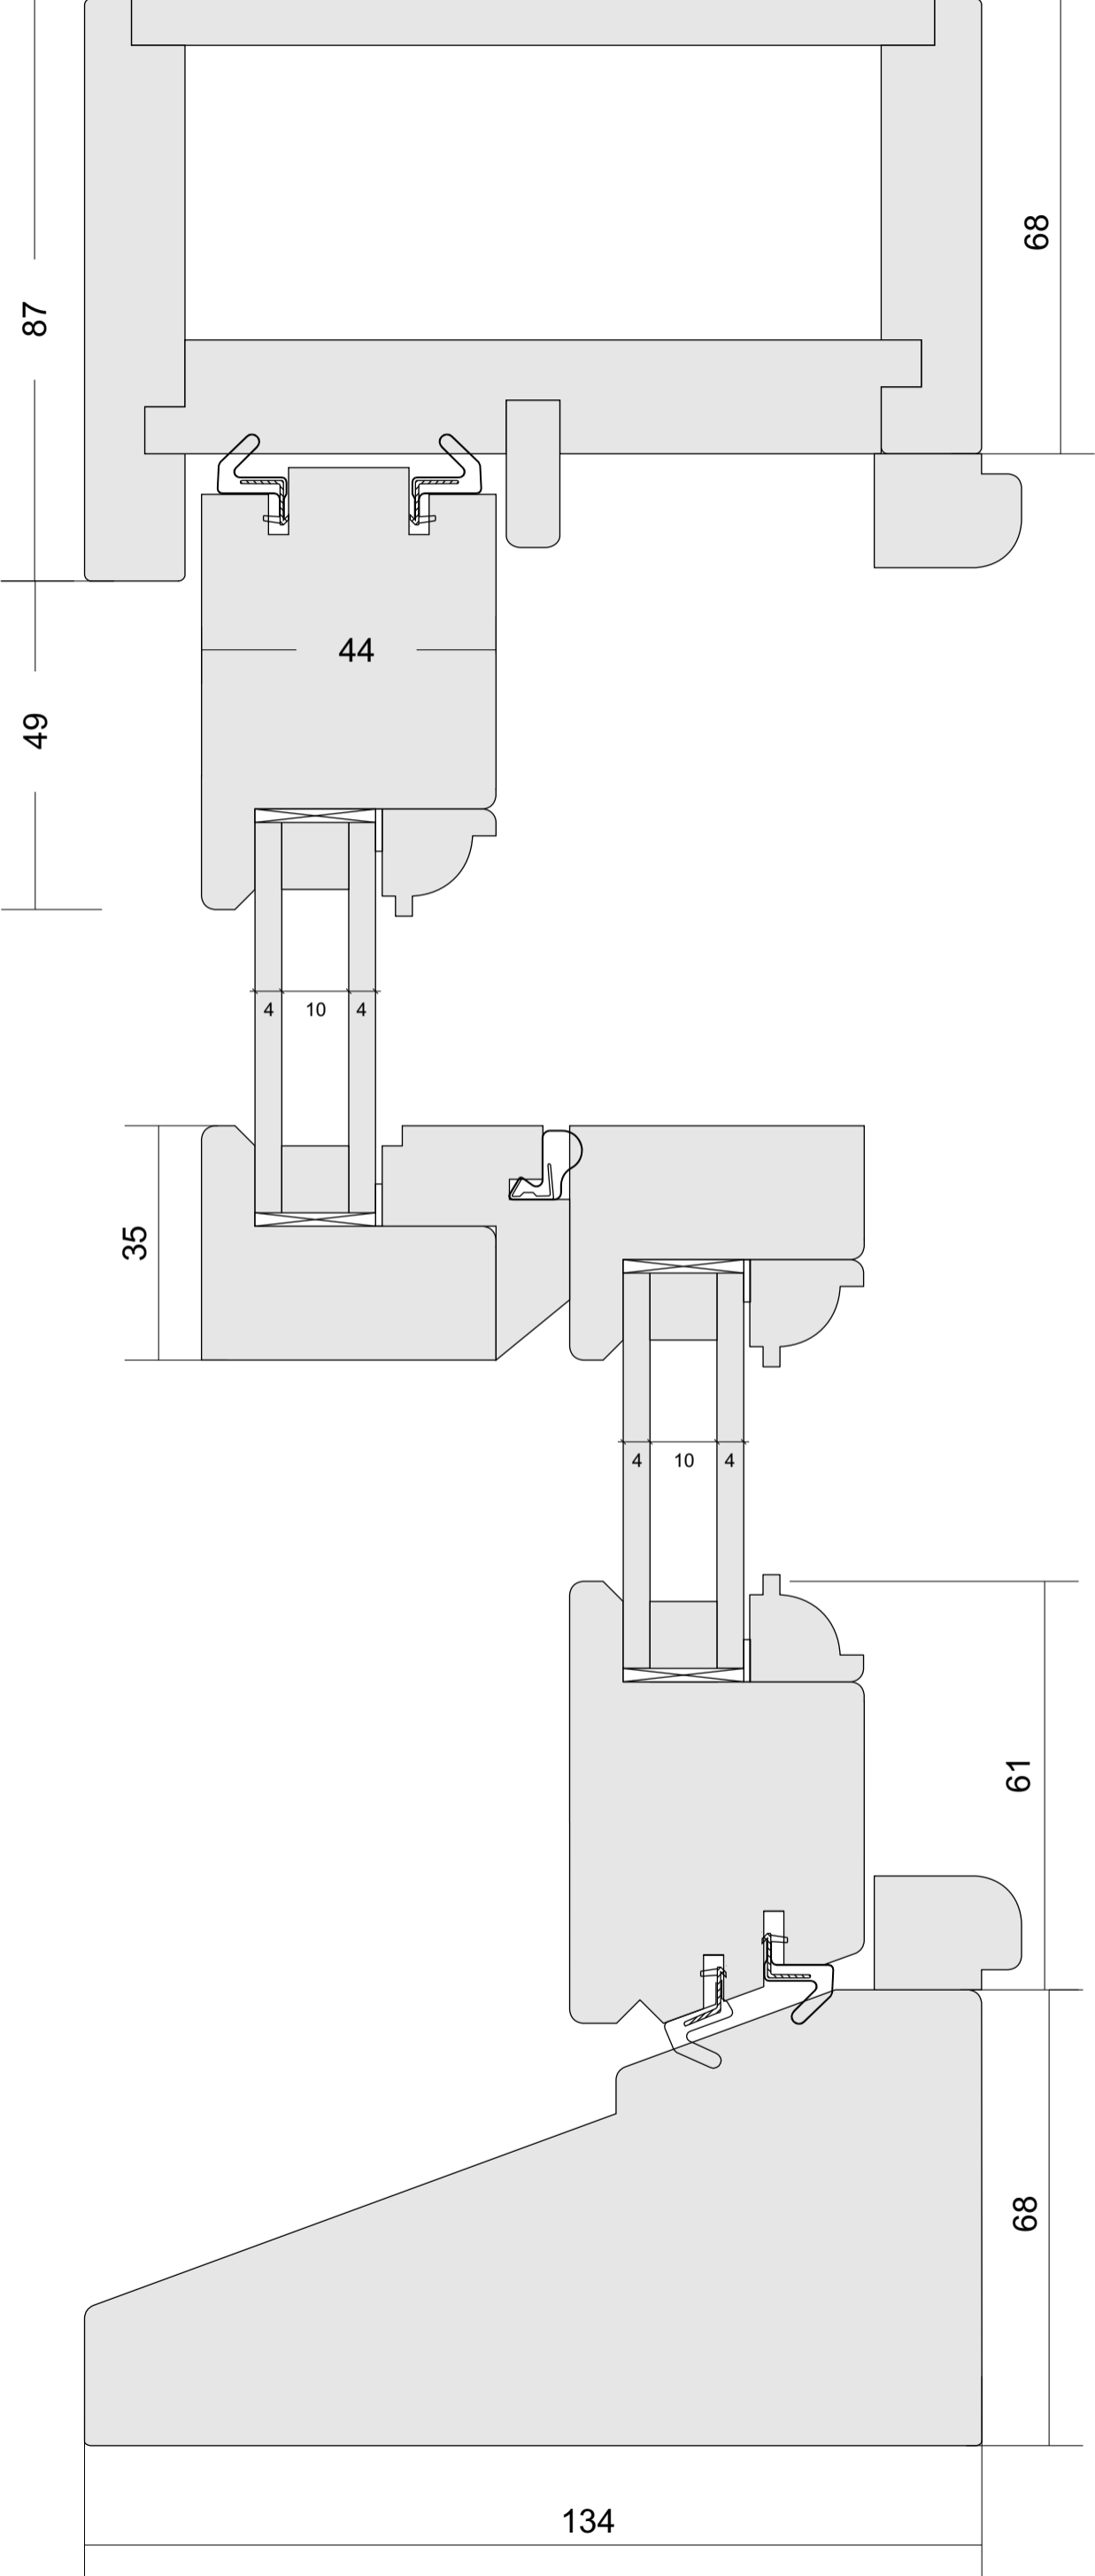

FLUSH CASEMENT 4-16A-4T

FLUSH CASEMENT 4T-12A-4-12A-4T

CASEMENT STORMPROF 4-16A-4T

CASEMENT STORMPROF 4T-12A-4-12A-4T

BI-FOLDING DOOR

DOOR

Open Outside

DOOR

SASH BALANCE 50/45

SASH BALANCE 50/45

SASH BALANCE 50/86

SASH BALANCE 50/86

SASH BALANCE 58/45

SASH BALANCE 58/45

SASH STANDARD 4-10-4

SASH STANDARD 4-10-4

SASH STANDARD 4-12-4

SASH STANDARD 4-12-4

SASH STANDARD PLUS

SASH STANDARD PLUS

SASH EXCELENT

SASH EXCELENT

SASH EXCELENT PLUS

SASH EXCELENT PLUS

NORDIC 4-16A-4T

NORDIC ALU
4-16A-4T

FLUSH CASEMENT 105/58 4-16A-4T

FLUSH CASEMENT 105/66 4T-10A-4-10A-4T