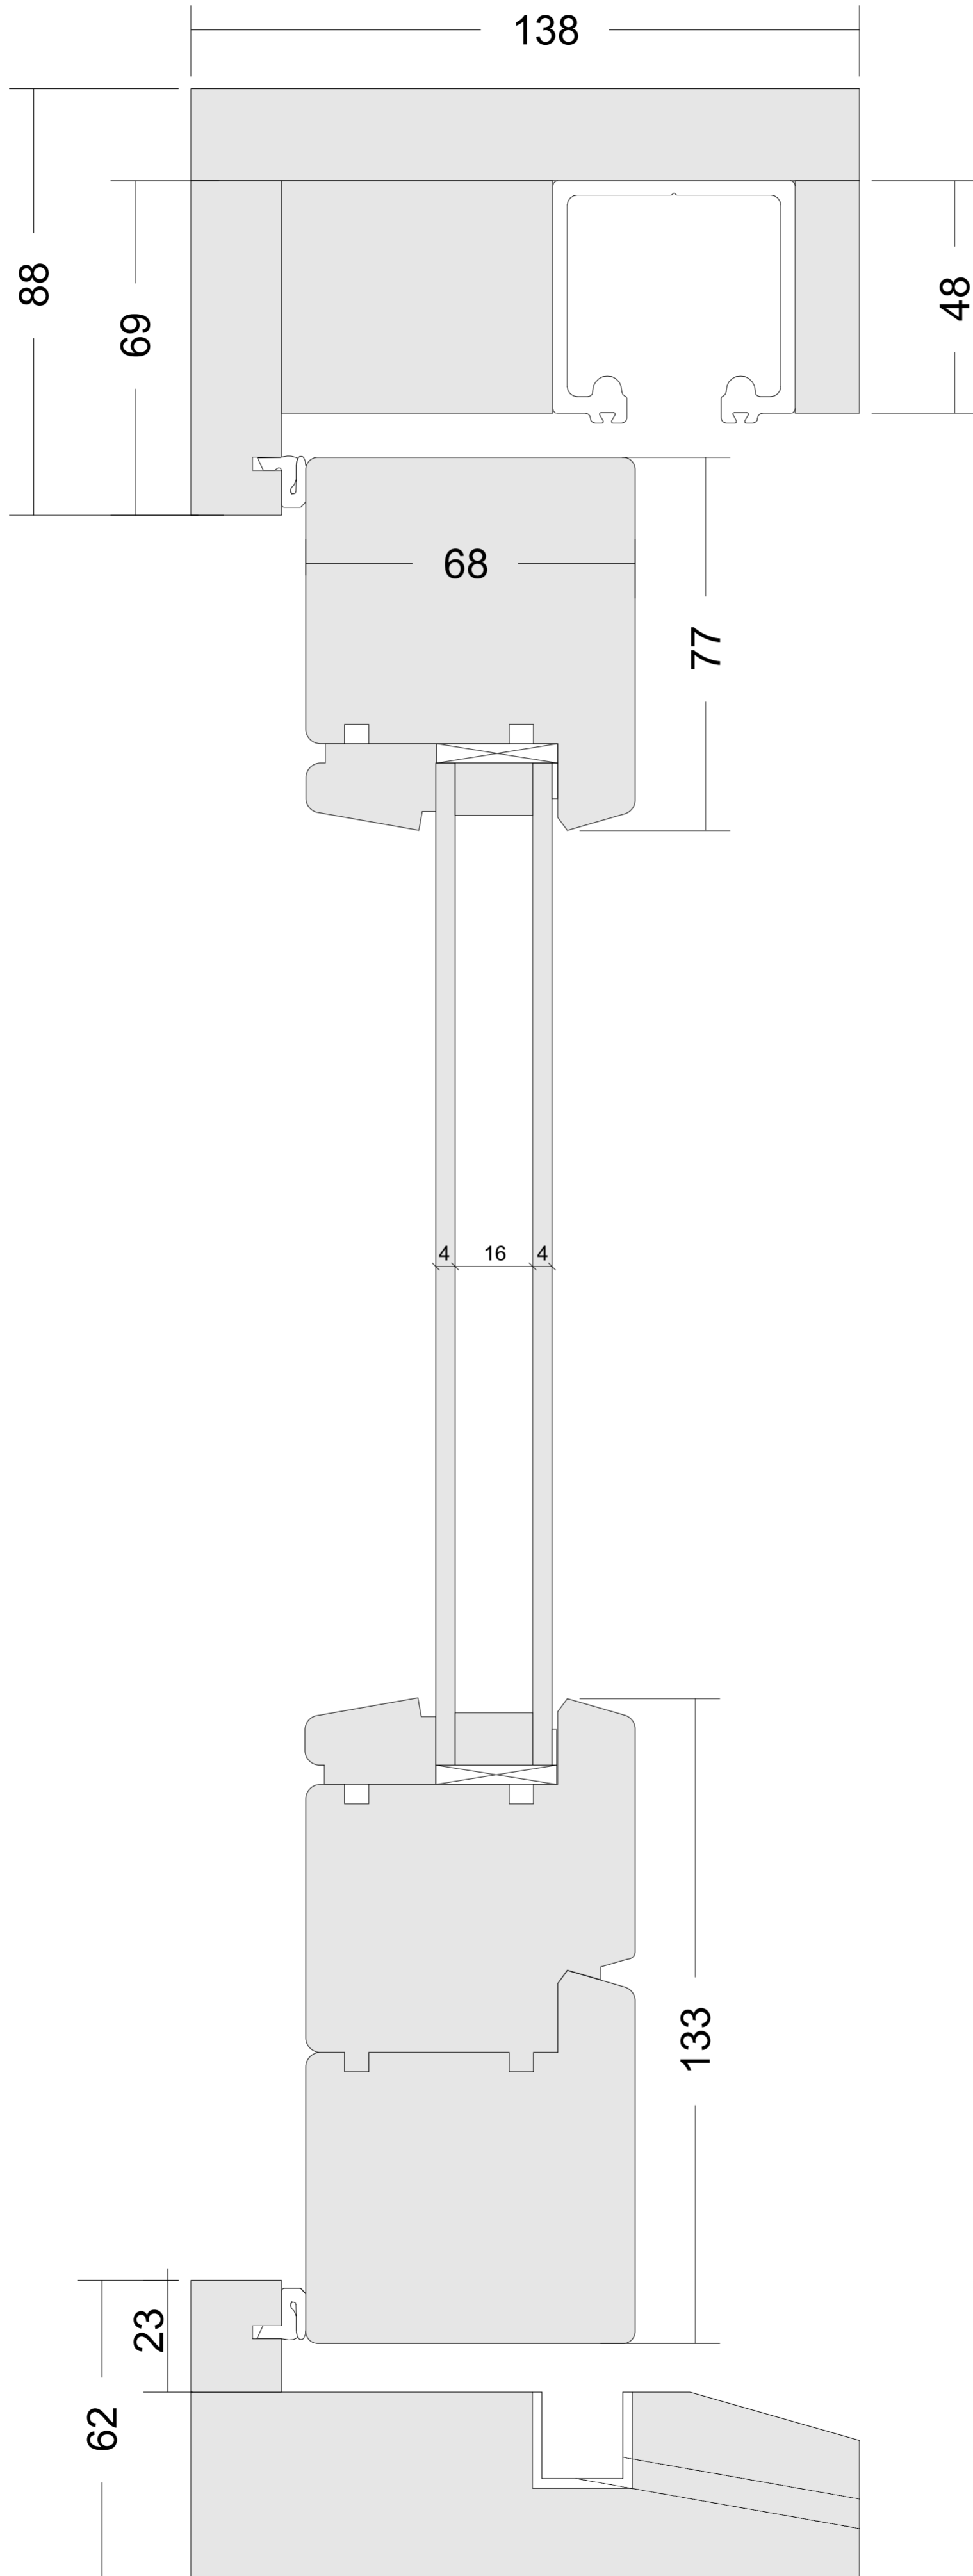

FLUSH CASEMENT 4-16A-4T

FLUSH CASEMENT 4T-12A-4-12A-4T

CASEMENT STORMPROF 4-16A-4T

CASEMENT STORMPROF 4T-12A-4-12A-4T

BI-FOLDING DOOR

DOOR

Open Outside

DOOR

SASH BALANCE 50/45

SASH BALANCE 50/45

SASH BALANCE 50/86

SASH BALANCE 50/86

SASH BALANCE 58/45

SASH BALANCE 58/45

SASH STANDARD 4-10-4

SASH STANDARD 4-10-4

SASH STANDARD 4-12-4

SASH STANDARD 4-12-4

SASH STANDARD PLUS

SASH STANDARD PLUS

SASH EXCELENT

SASH EXCELENT

SASH EXCELENT PLUS

SASH EXCELENT PLUS

NORDIC 4-16A-4T

NORDIC ALU
4-16A-4T

FLUSH CASEMENT 105/58 4-16A-4T

FLUSH CASEMENT 105/66 4T-10A-4-10A-4T