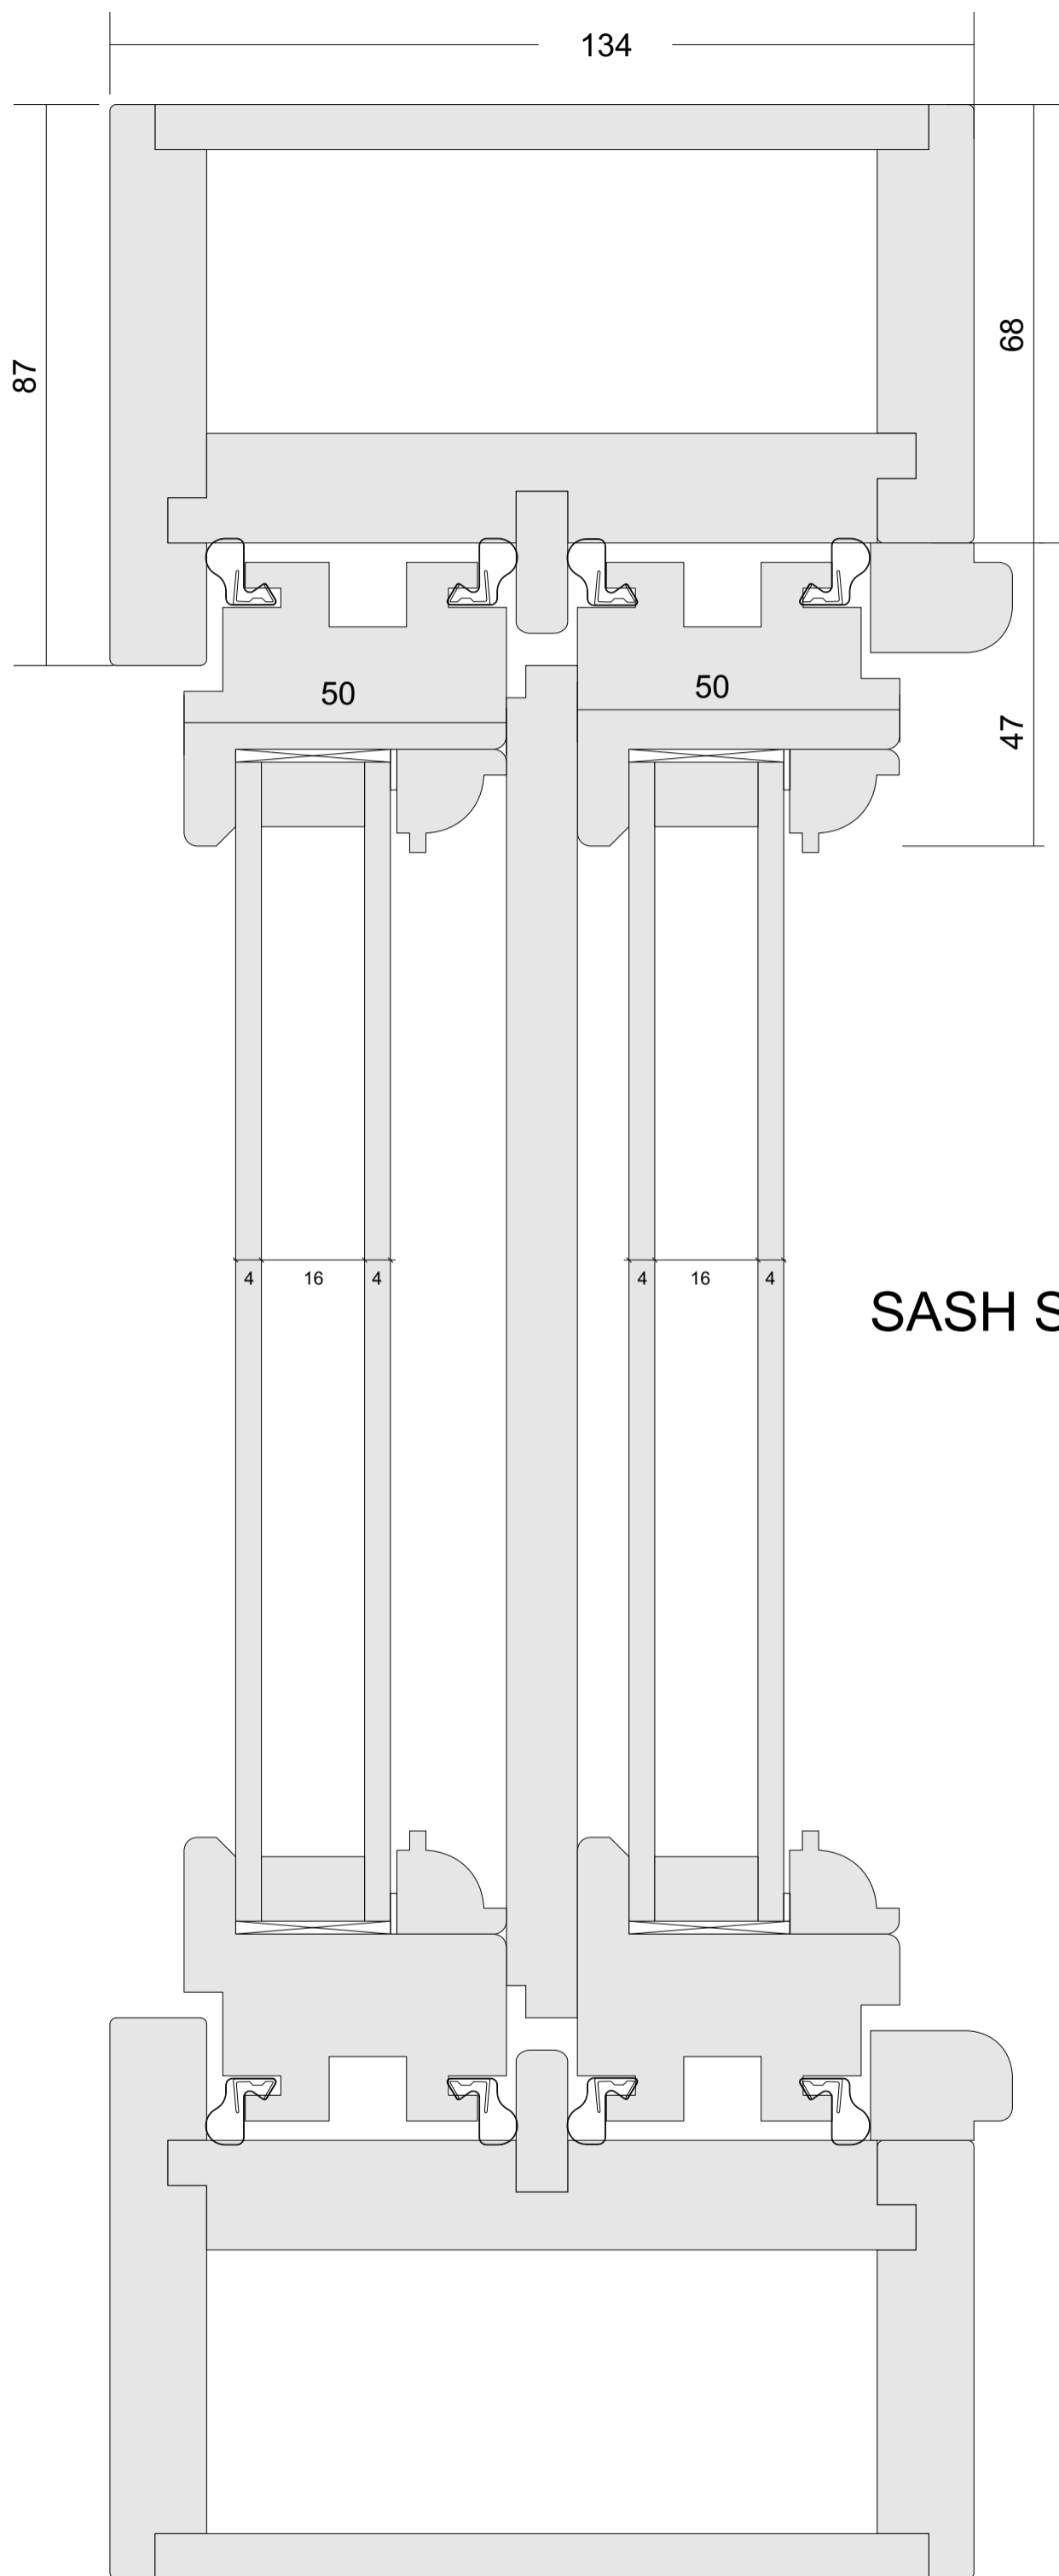

FLUSH CASEMENT 4-16A-4T

FLUSH CASEMENT 4T-12A-4-12A-4T

CASEMENT STORMPROF 4-16A-4T

CASEMENT STORMPROF 4T-12A-4-12A-4T

BI-FOLDING DOOR

DOOR

Open Outside

DOOR

SASH BALANCE 50/45

SASH BALANCE 50/45

SASH BALANCE 50/86

SASH BALANCE 50/86

SASH BALANCE 58/45

SASH BALANCE 58/45

SASH STANDARD 4-10-4

SASH STANDARD 4-10-4

SASH STANDARD 4-12-4

SASH STANDARD 4-12-4

SASH STANDARD PLUS

SASH STANDARD PLUS

SASH EXCELENT

SASH EXCELENT

SASH EXCELENT PLUS

SASH EXCELENT PLUS

NORDIC 4-16A-4T

NORDIC ALU
4-16A-4T

FLUSH CASEMENT 105/58 4-16A-4T

FLUSH CASEMENT 105/66 4T-10A-4-10A-4T