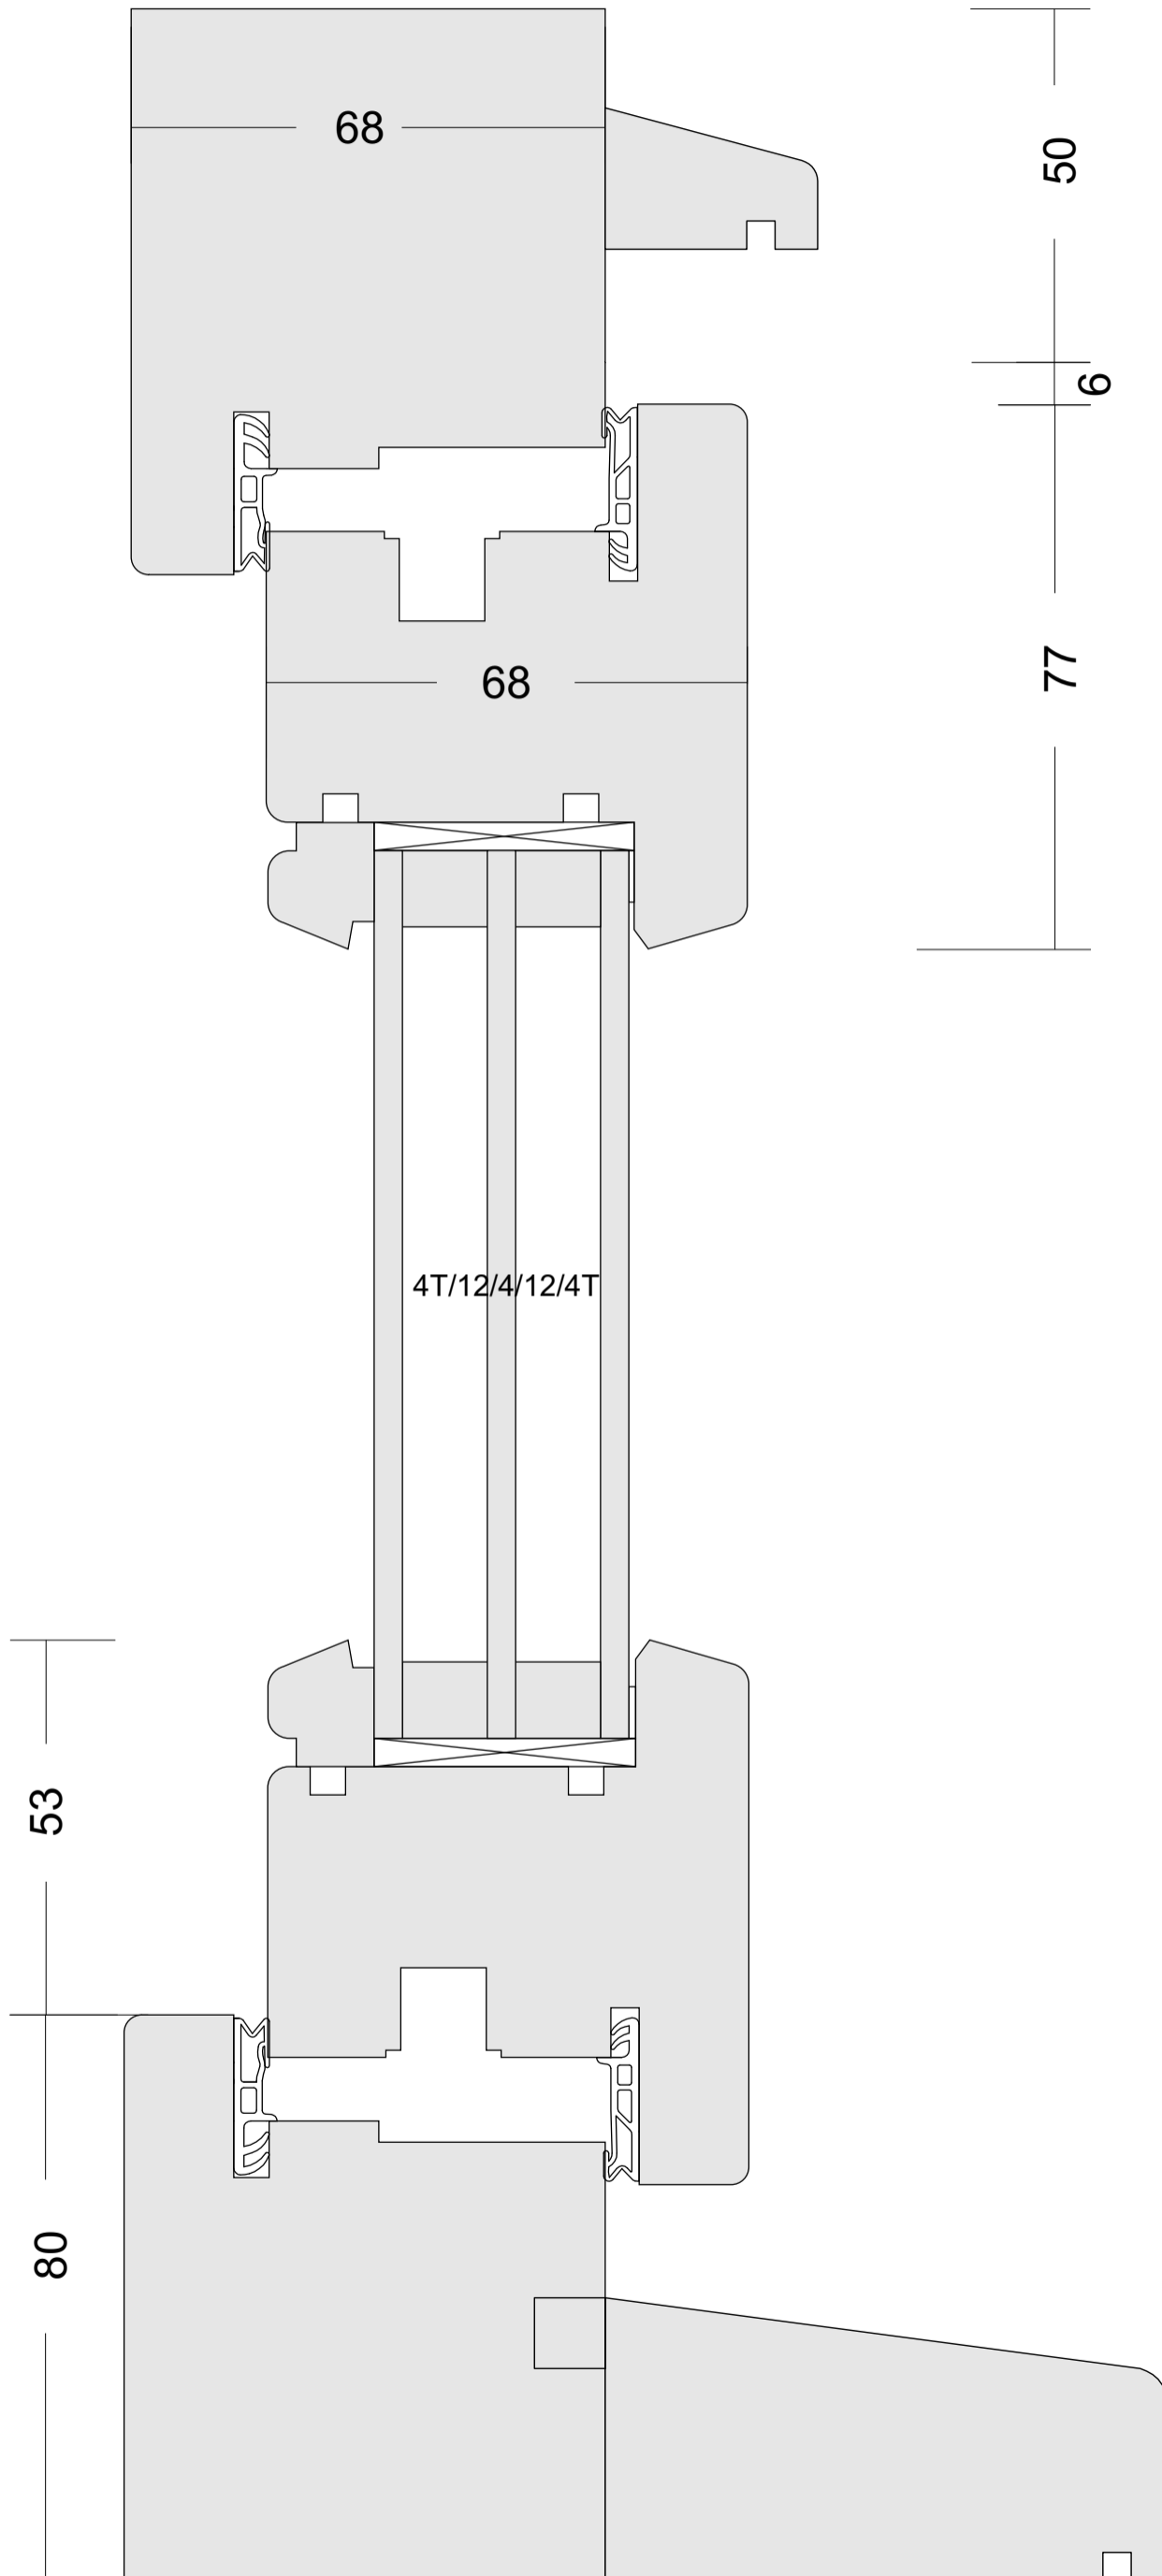

FLUSH CASEMENT 4-16A-4T

FLUSH CASEMENT 4T-12A-4-12A-4T

CASEMENT STORMPROF 4-16A-4T

CASEMENT STORMPROF 4T-12A-4-12A-4T

BI-FOLDING DOOR

DOOR

Open Outside

DOOR

SASH BALANCE 50/45

SASH BALANCE 50/45

SASH BALANCE 50/86

SASH BALANCE 50/86

SASH BALANCE 58/45

SASH BALANCE 58/45

SASH STANDARD 4-10-4

SASH STANDARD 4-10-4

SASH STANDARD 4-12-4

SASH STANDARD 4-12-4

SASH STANDARD PLUS

SASH STANDARD PLUS

SASH EXCELENT

SASH EXCELENT

SASH EXCELENT PLUS

SASH EXCELENT PLUS

NORDIC 4-16A-4T

NORDIC ALU
4-16A-4T

FLUSH CASEMENT 105/58 4-16A-4T

FLUSH CASEMENT 105/66 4T-10A-4-10A-4T