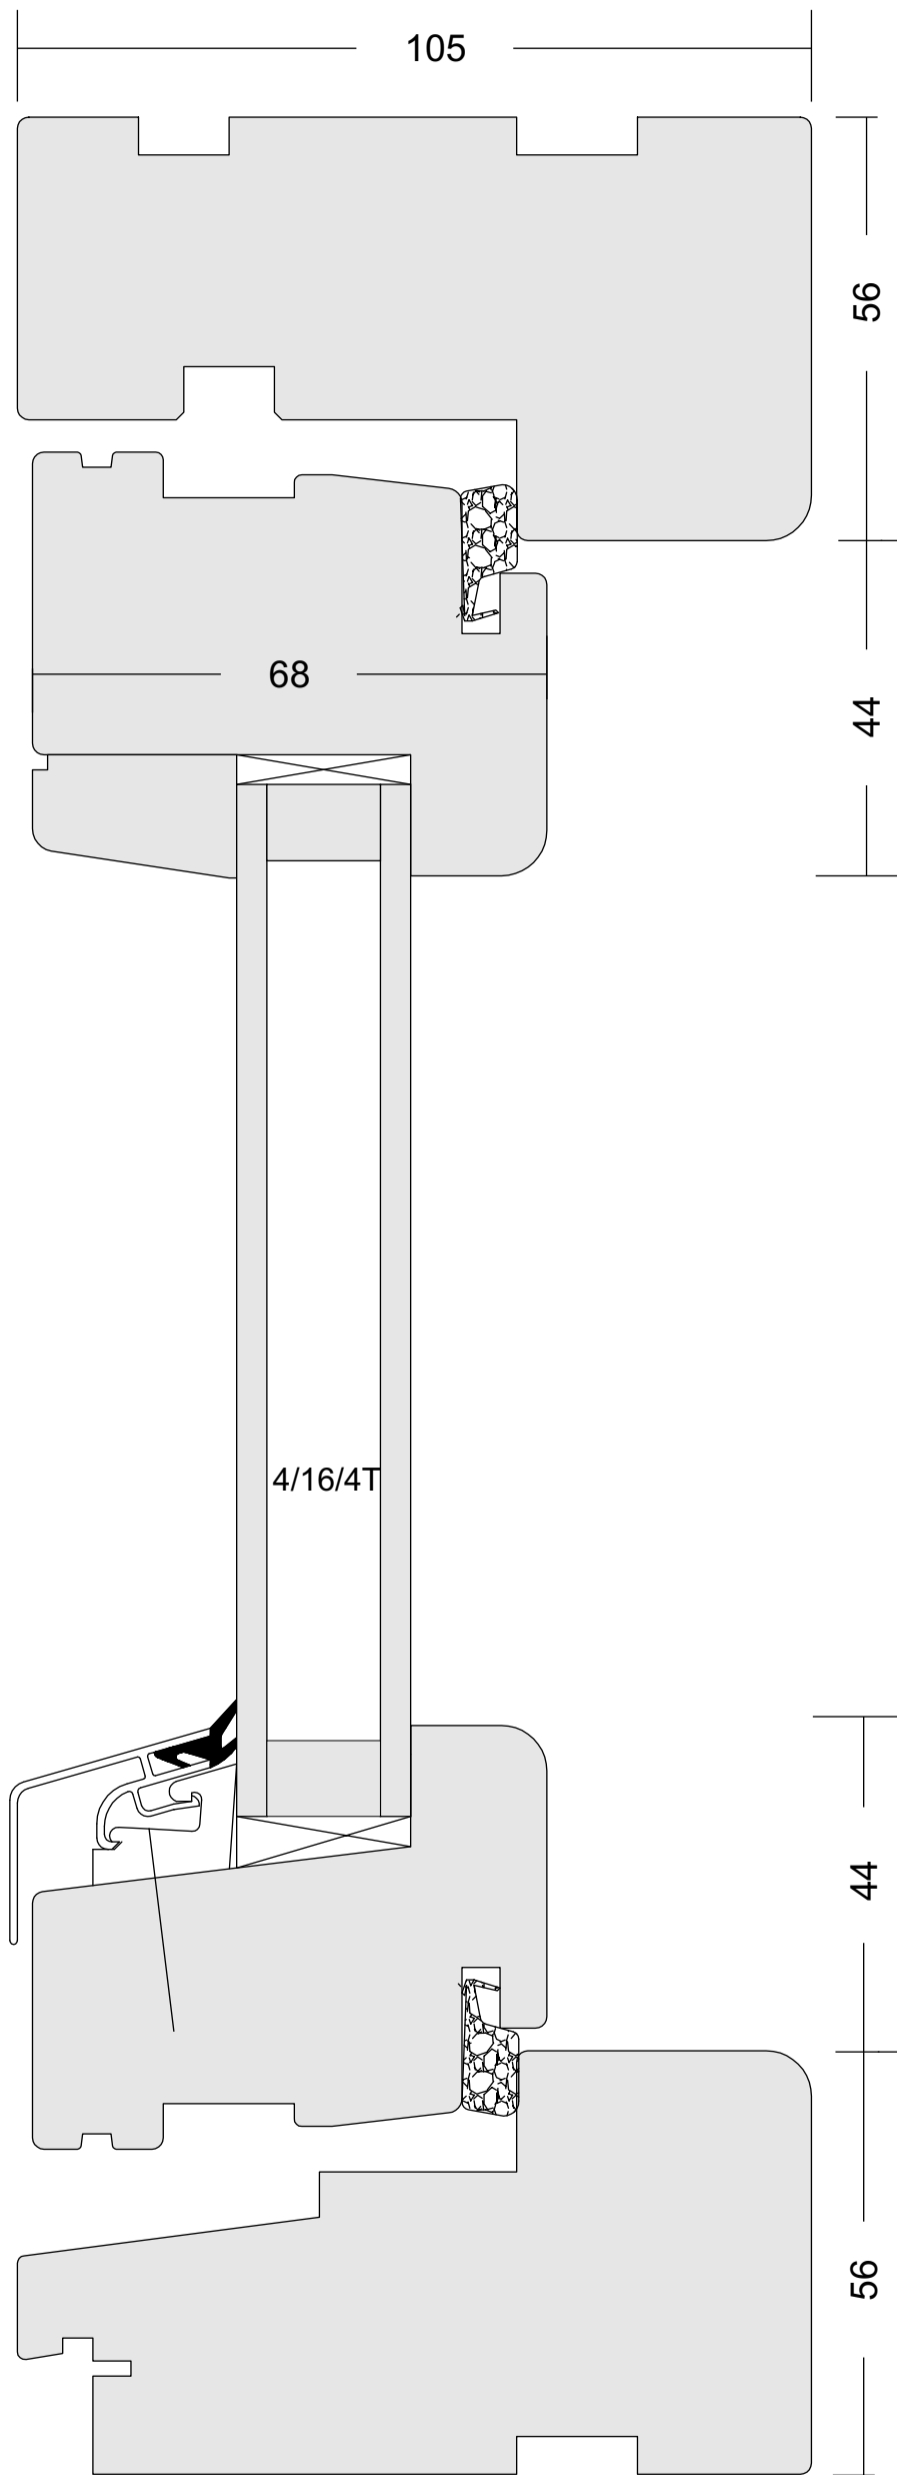

FLUSH CASEMENT 4-16A-4T

FLUSH CASEMENT 4T-12A-4-12A-4T

CASEMENT STORMPROF 4-16A-4T

CASEMENT STORMPROF 4T-12A-4-12A-4T

BI-FOLDING DOOR

DOOR

Open Outside

DOOR

SASH BALANCE 50/45

SASH BALANCE 50/45

SASH BALANCE 50/86

SASH BALANCE 50/86

SASH BALANCE 58/45

SASH BALANCE 58/45

SASH STANDARD 4-10-4

SASH STANDARD 4-10-4

SASH STANDARD 4-12-4

SASH STANDARD 4-12-4

SASH STANDARD PLUS

SASH STANDARD PLUS

SASH EXCELENT

SASH EXCELENT

SASH EXCELENT PLUS

SASH EXCELENT PLUS

NORDIC 4-16A-4T

NORDIC ALU
4-16A-4T

FLUSH CASEMENT 105/58 4-16A-4T

FLUSH CASEMENT 105/66 4T-10A-4-10A-4T