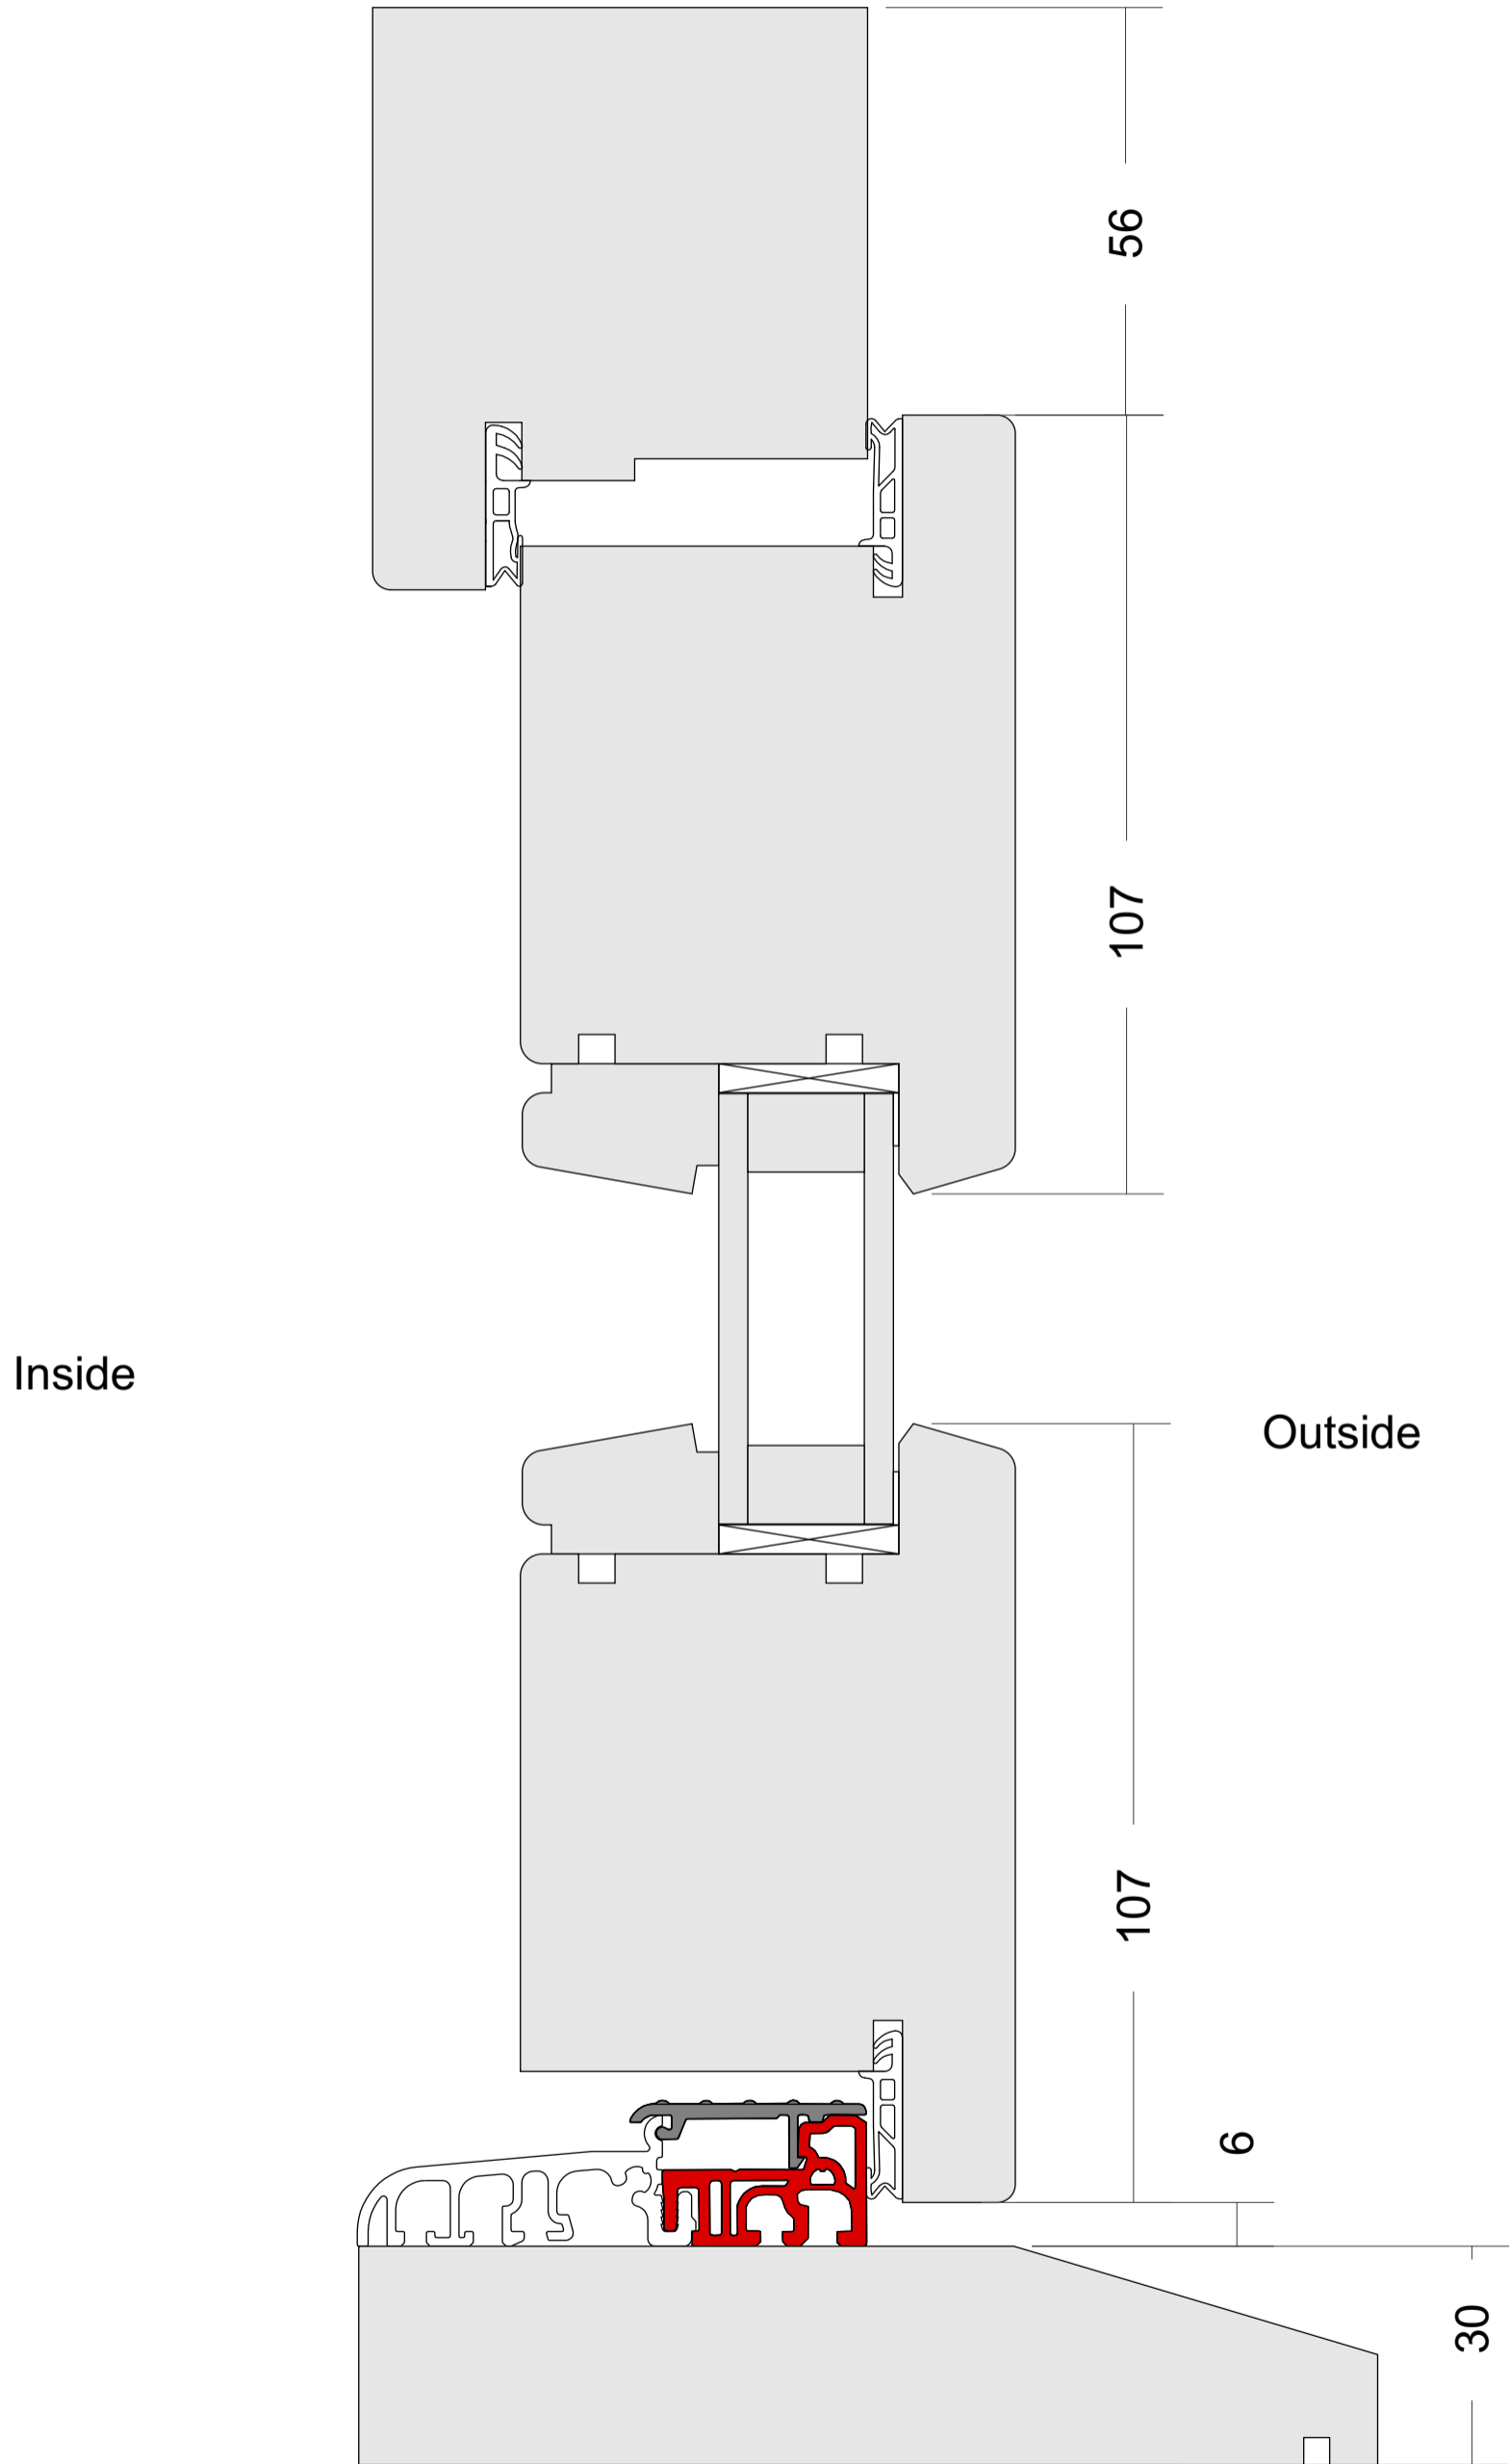

FLUSH CASEMENT 4-16A-4T

FLUSH CASEMENT 4T-12A-4-12A-4T

CASEMENT STORMPROF 4-16A-4T

CASEMENT STORMPROF 4T-12A-4-12A-4T

BI-FOLDING DOOR

DOOR

Open Outside

DOOR

SASH BALANCE 50/45

SASH BALANCE 50/45

SASH BALANCE 50/86

SASH BALANCE 50/86

SASH BALANCE 58/45

SASH BALANCE 58/45

SASH STANDARD 4-10-4

SASH STANDARD 4-10-4

SASH STANDARD 4-12-4

SASH STANDARD 4-12-4

SASH STANDARD PLUS

SASH STANDARD PLUS

SASH EXCELENT

SASH EXCELENT

SASH EXCELENT PLUS

SASH EXCELENT PLUS