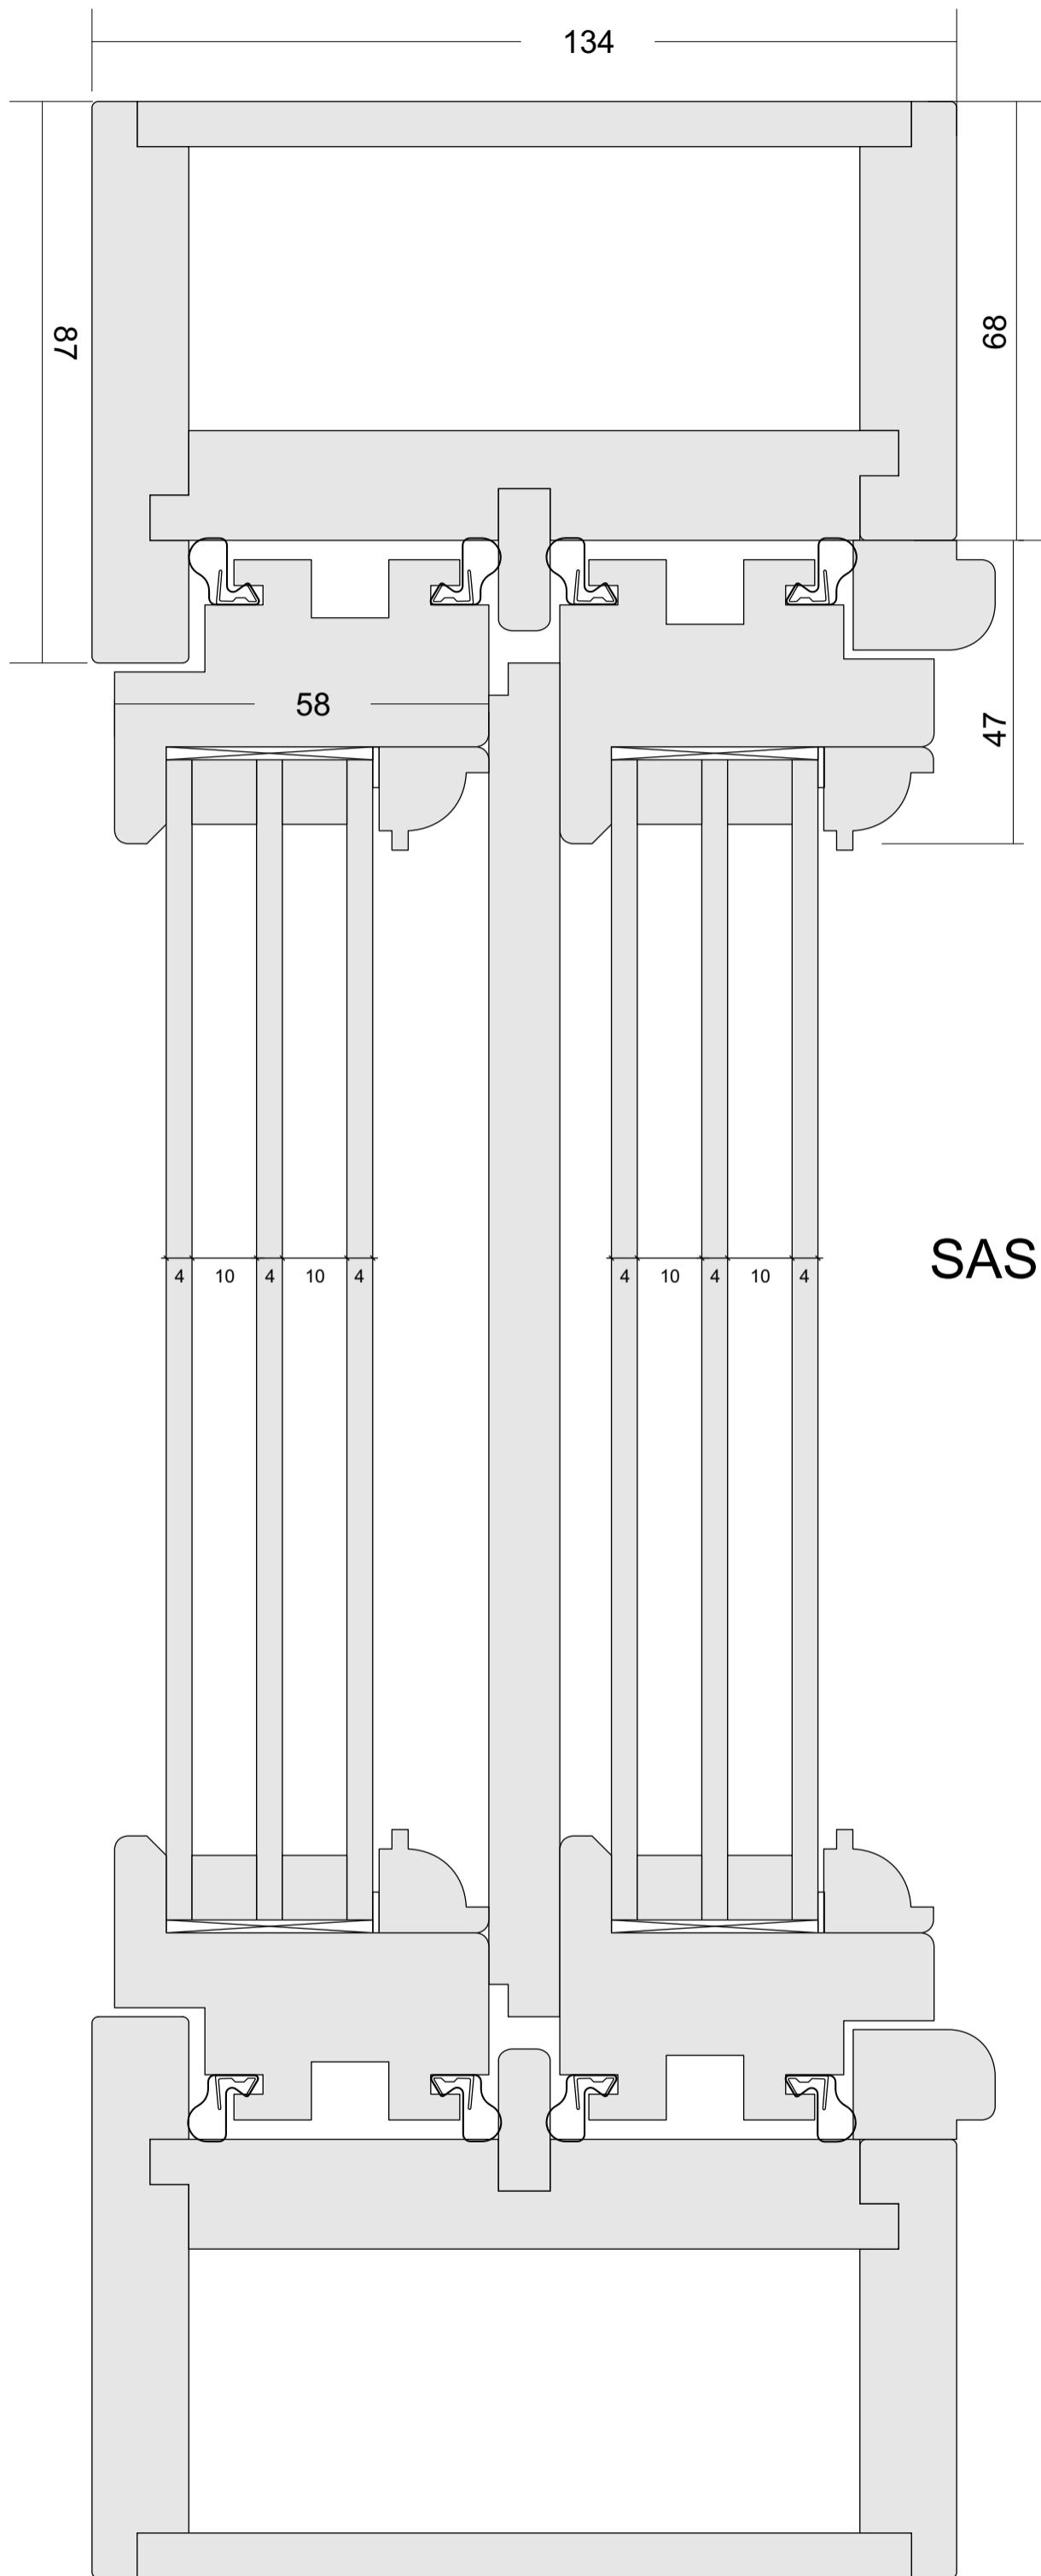

FLUSH CASEMENT 4-16A-4T

FLUSH CASEMENT 4T-12A-4-12A-4T

CASEMENT STORMPROF 4-16A-4T

CASEMENT STORMPROF 4T-12A-4-12A-4T

BI-FOLDING DOOR

DOOR

Open Outside

DOOR

SASH BALANCE 50/45

SASH BALANCE 50/45

SASH BALANCE 50/86

SASH BALANCE 50/86

SASH BALANCE 58/45

SASH BALANCE 58/45

SASH STANDARD 4-10-4

SASH STANDARD 4-10-4

SASH STANDARD 4-12-4

SASH STANDARD 4-12-4

SASH STANDARD PLUS

SASH STANDARD PLUS

SASH EXCELENT

SASH EXCELENT

SASH EXCELENT PLUS

SASH EXCELENT PLUS

NORDIC 4-16A-4T

NORDIC ALU
4-16A-4T

FLUSH CASEMENT 105/58 4-16A-4T

FLUSH CASEMENT 105/66 4T-10A-4-10A-4T