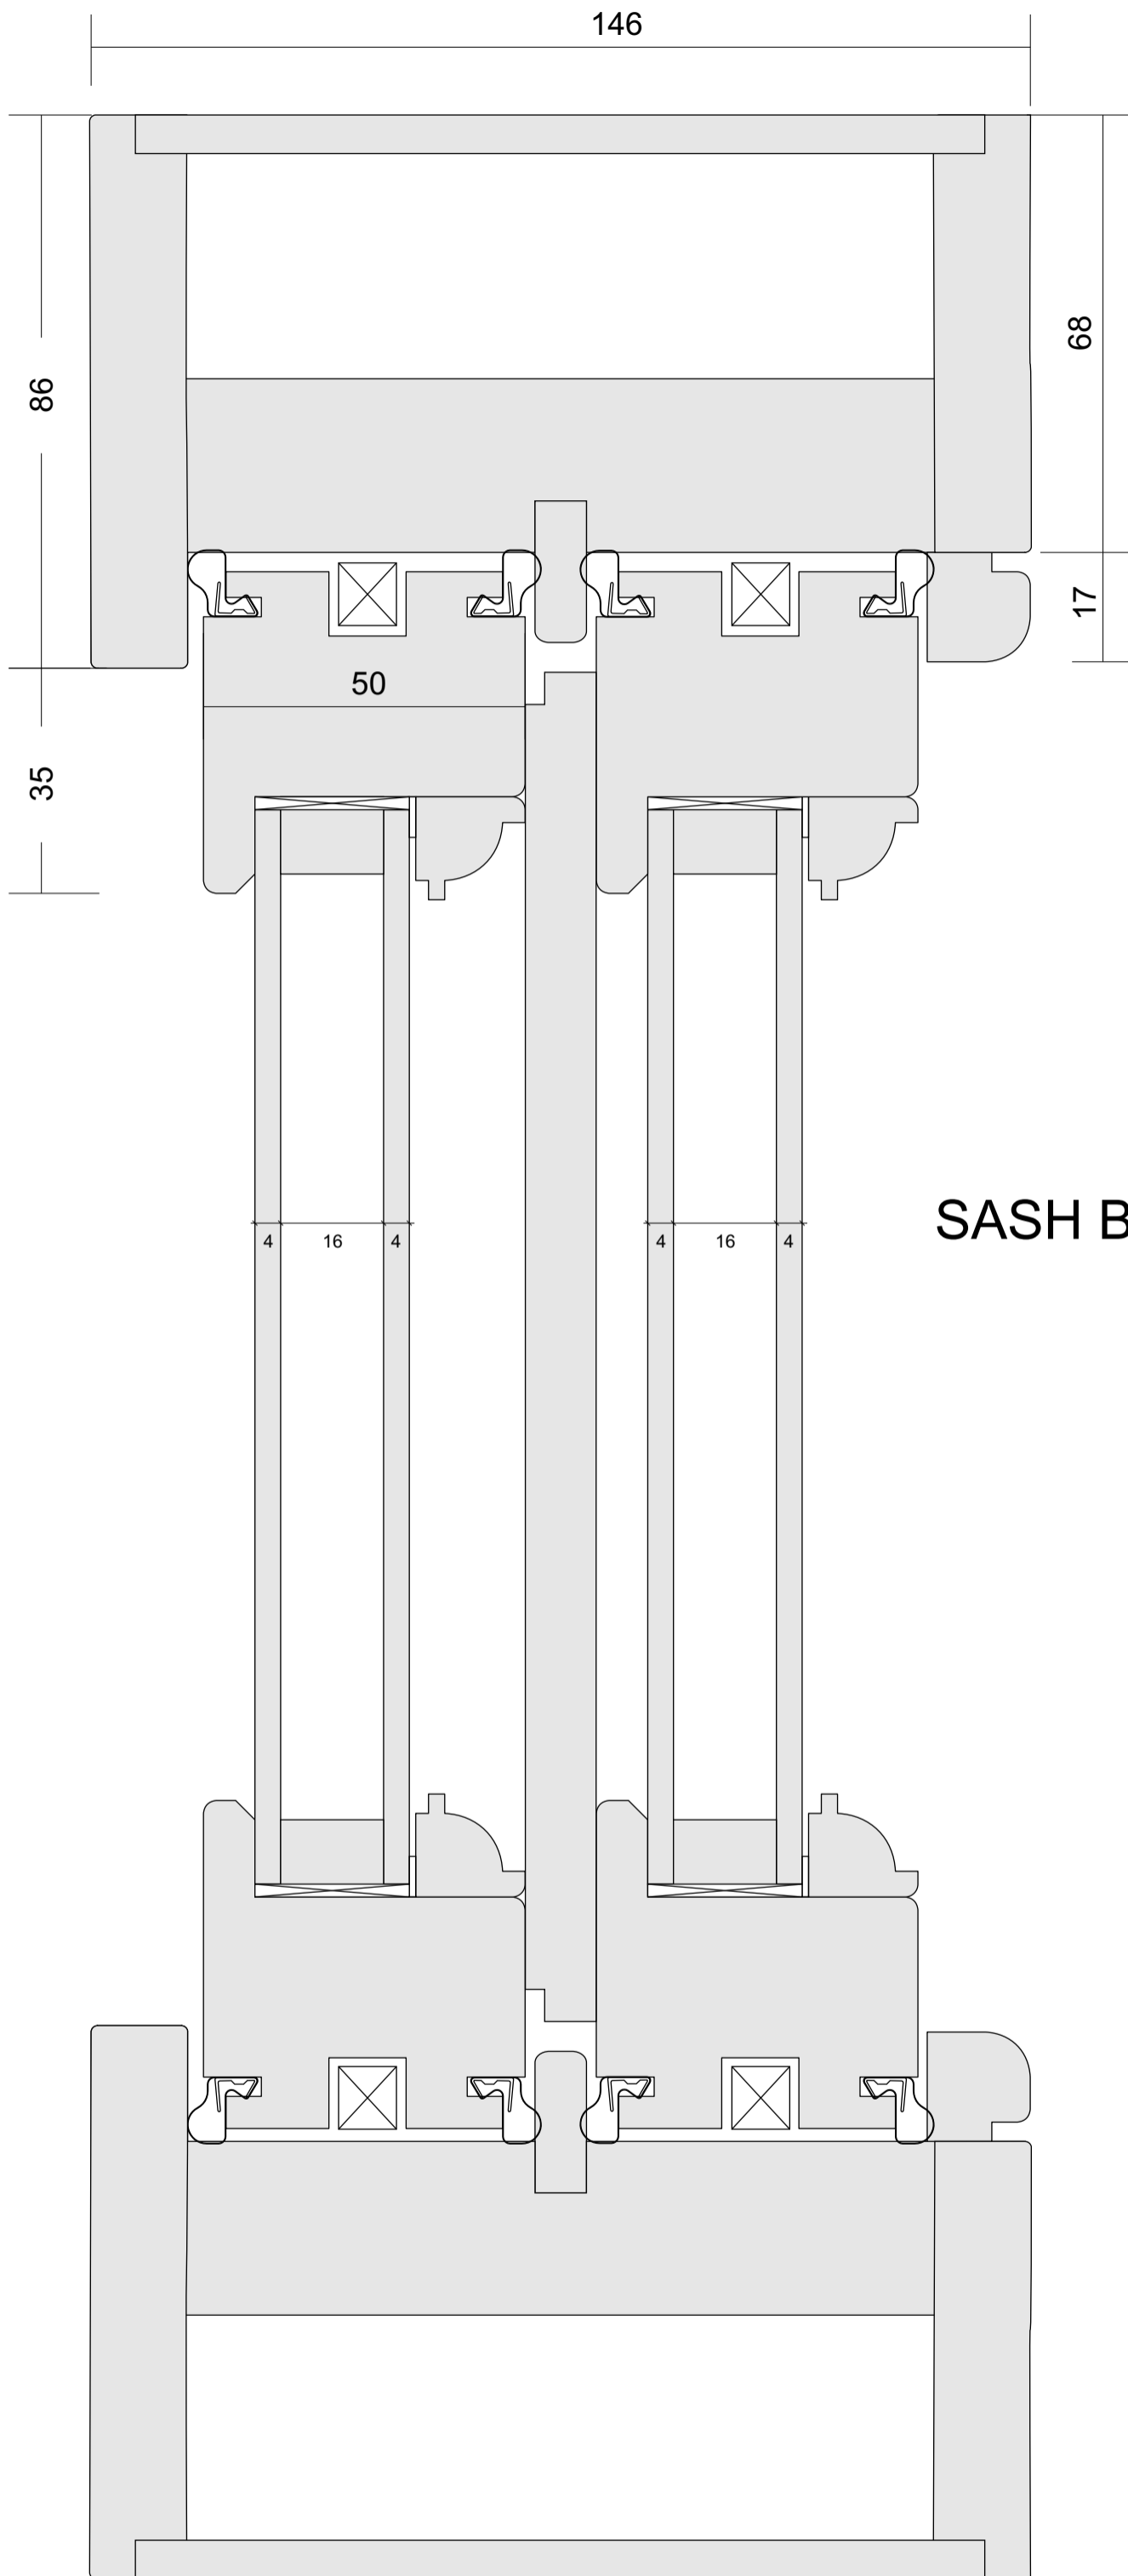

FLUSH CASEMENT 4-16A-4T

FLUSH CASEMENT 4T-12A-4-12A-4T

CASEMENT STORMPROF 4-16A-4T

CASEMENT STORMPROF 4T-12A-4-12A-4T

BI-FOLDING DOOR

DOOR

Open Outside

DOOR

SASH BALANCE 50/45

SASH BALANCE 50/45

SASH BALANCE 50/86

SASH BALANCE 50/86

SASH BALANCE 58/45

SASH BALANCE 58/45

SASH STANDARD 4-10-4

SASH STANDARD 4-10-4

SASH STANDARD 4-12-4

SASH STANDARD 4-12-4

SASH STANDARD PLUS

SASH STANDARD PLUS

SASH EXCELENT

SASH EXCELENT

SASH EXCELENT PLUS

SASH EXCELENT PLUS