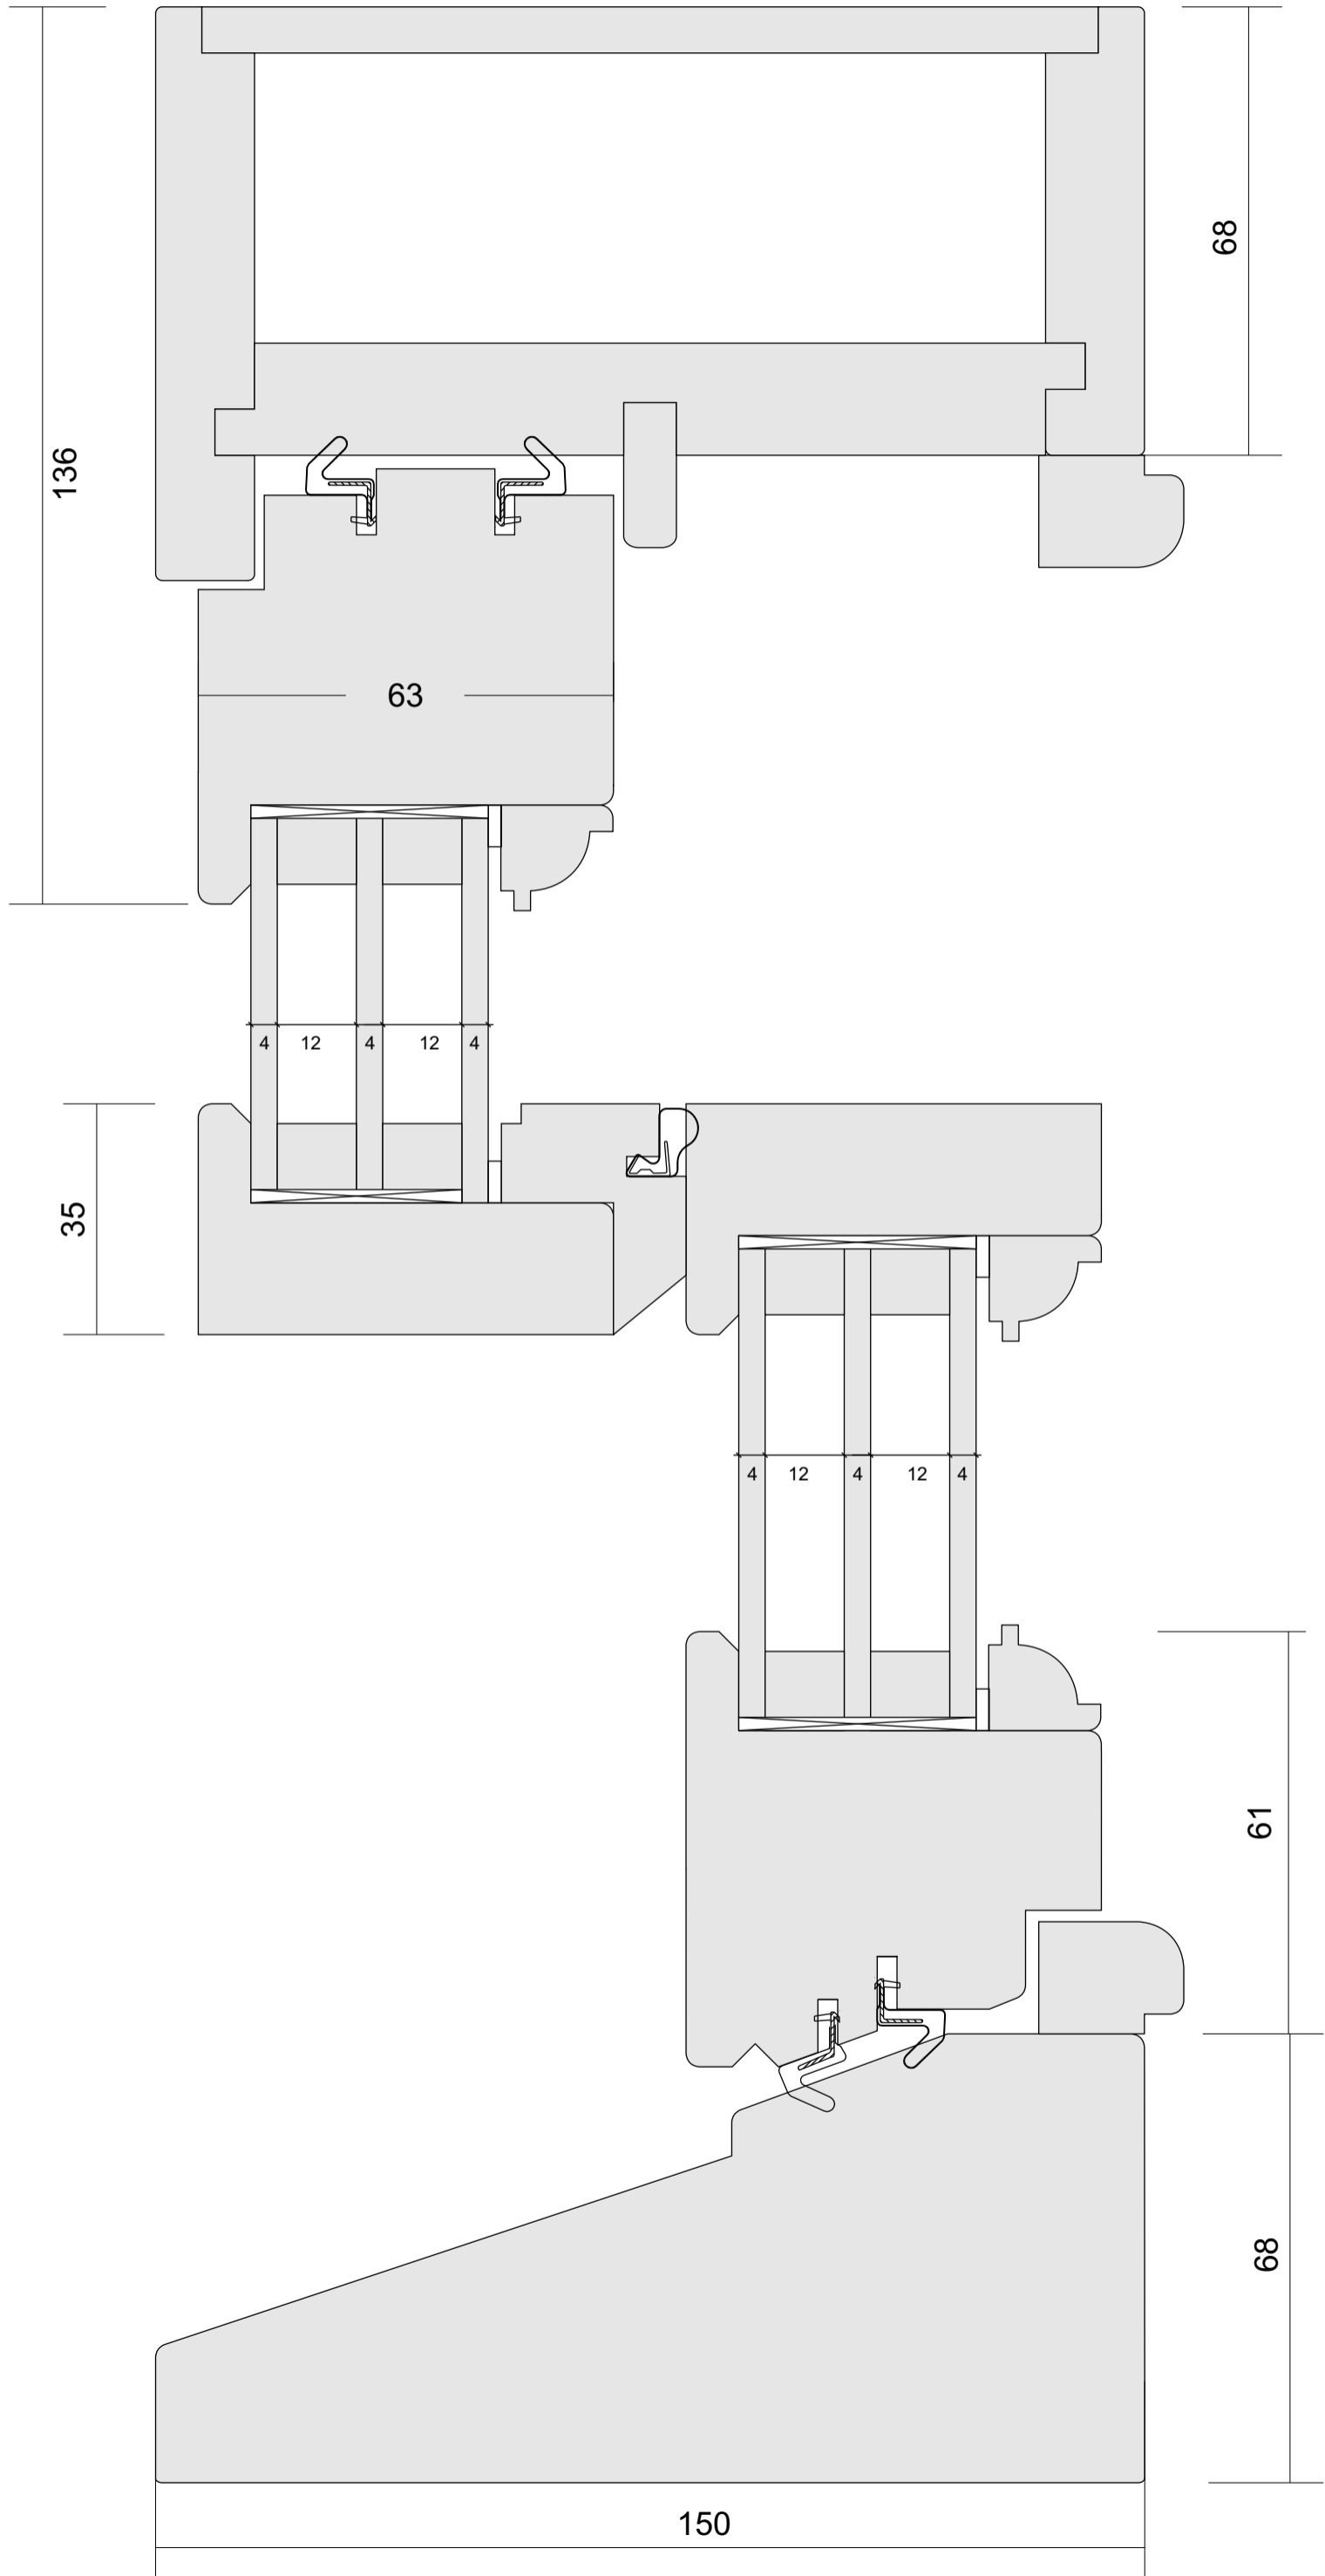

FLUSH CASEMENT 4-16A-4T

FLUSH CASEMENT 4T-12A-4-12A-4T

CASEMENT STORMPROF 4-16A-4T

CASEMENT STORMPROF 4T-12A-4-12A-4T

BI-FOLDING DOOR

DOOR

Open Outside

DOOR

SASH BALANCE 50/45

SASH BALANCE 50/45

SASH BALANCE 50/86

SASH BALANCE 50/86

SASH BALANCE 58/45

SASH BALANCE 58/45

SASH STANDARD 4-10-4

SASH STANDARD 4-10-4

SASH STANDARD 4-12-4

SASH STANDARD 4-12-4

SASH STANDARD PLUS

SASH STANDARD PLUS

SASH EXCELENT

SASH EXCELENT

SASH EXCELENT PLUS

SASH EXCELENT PLUS

NORDIC 4-16A-4T

NORDIC ALU
4-16A-4T

FLUSH CASEMENT 105/58 4-16A-4T

FLUSH CASEMENT 105/66 4T-10A-4-10A-4T