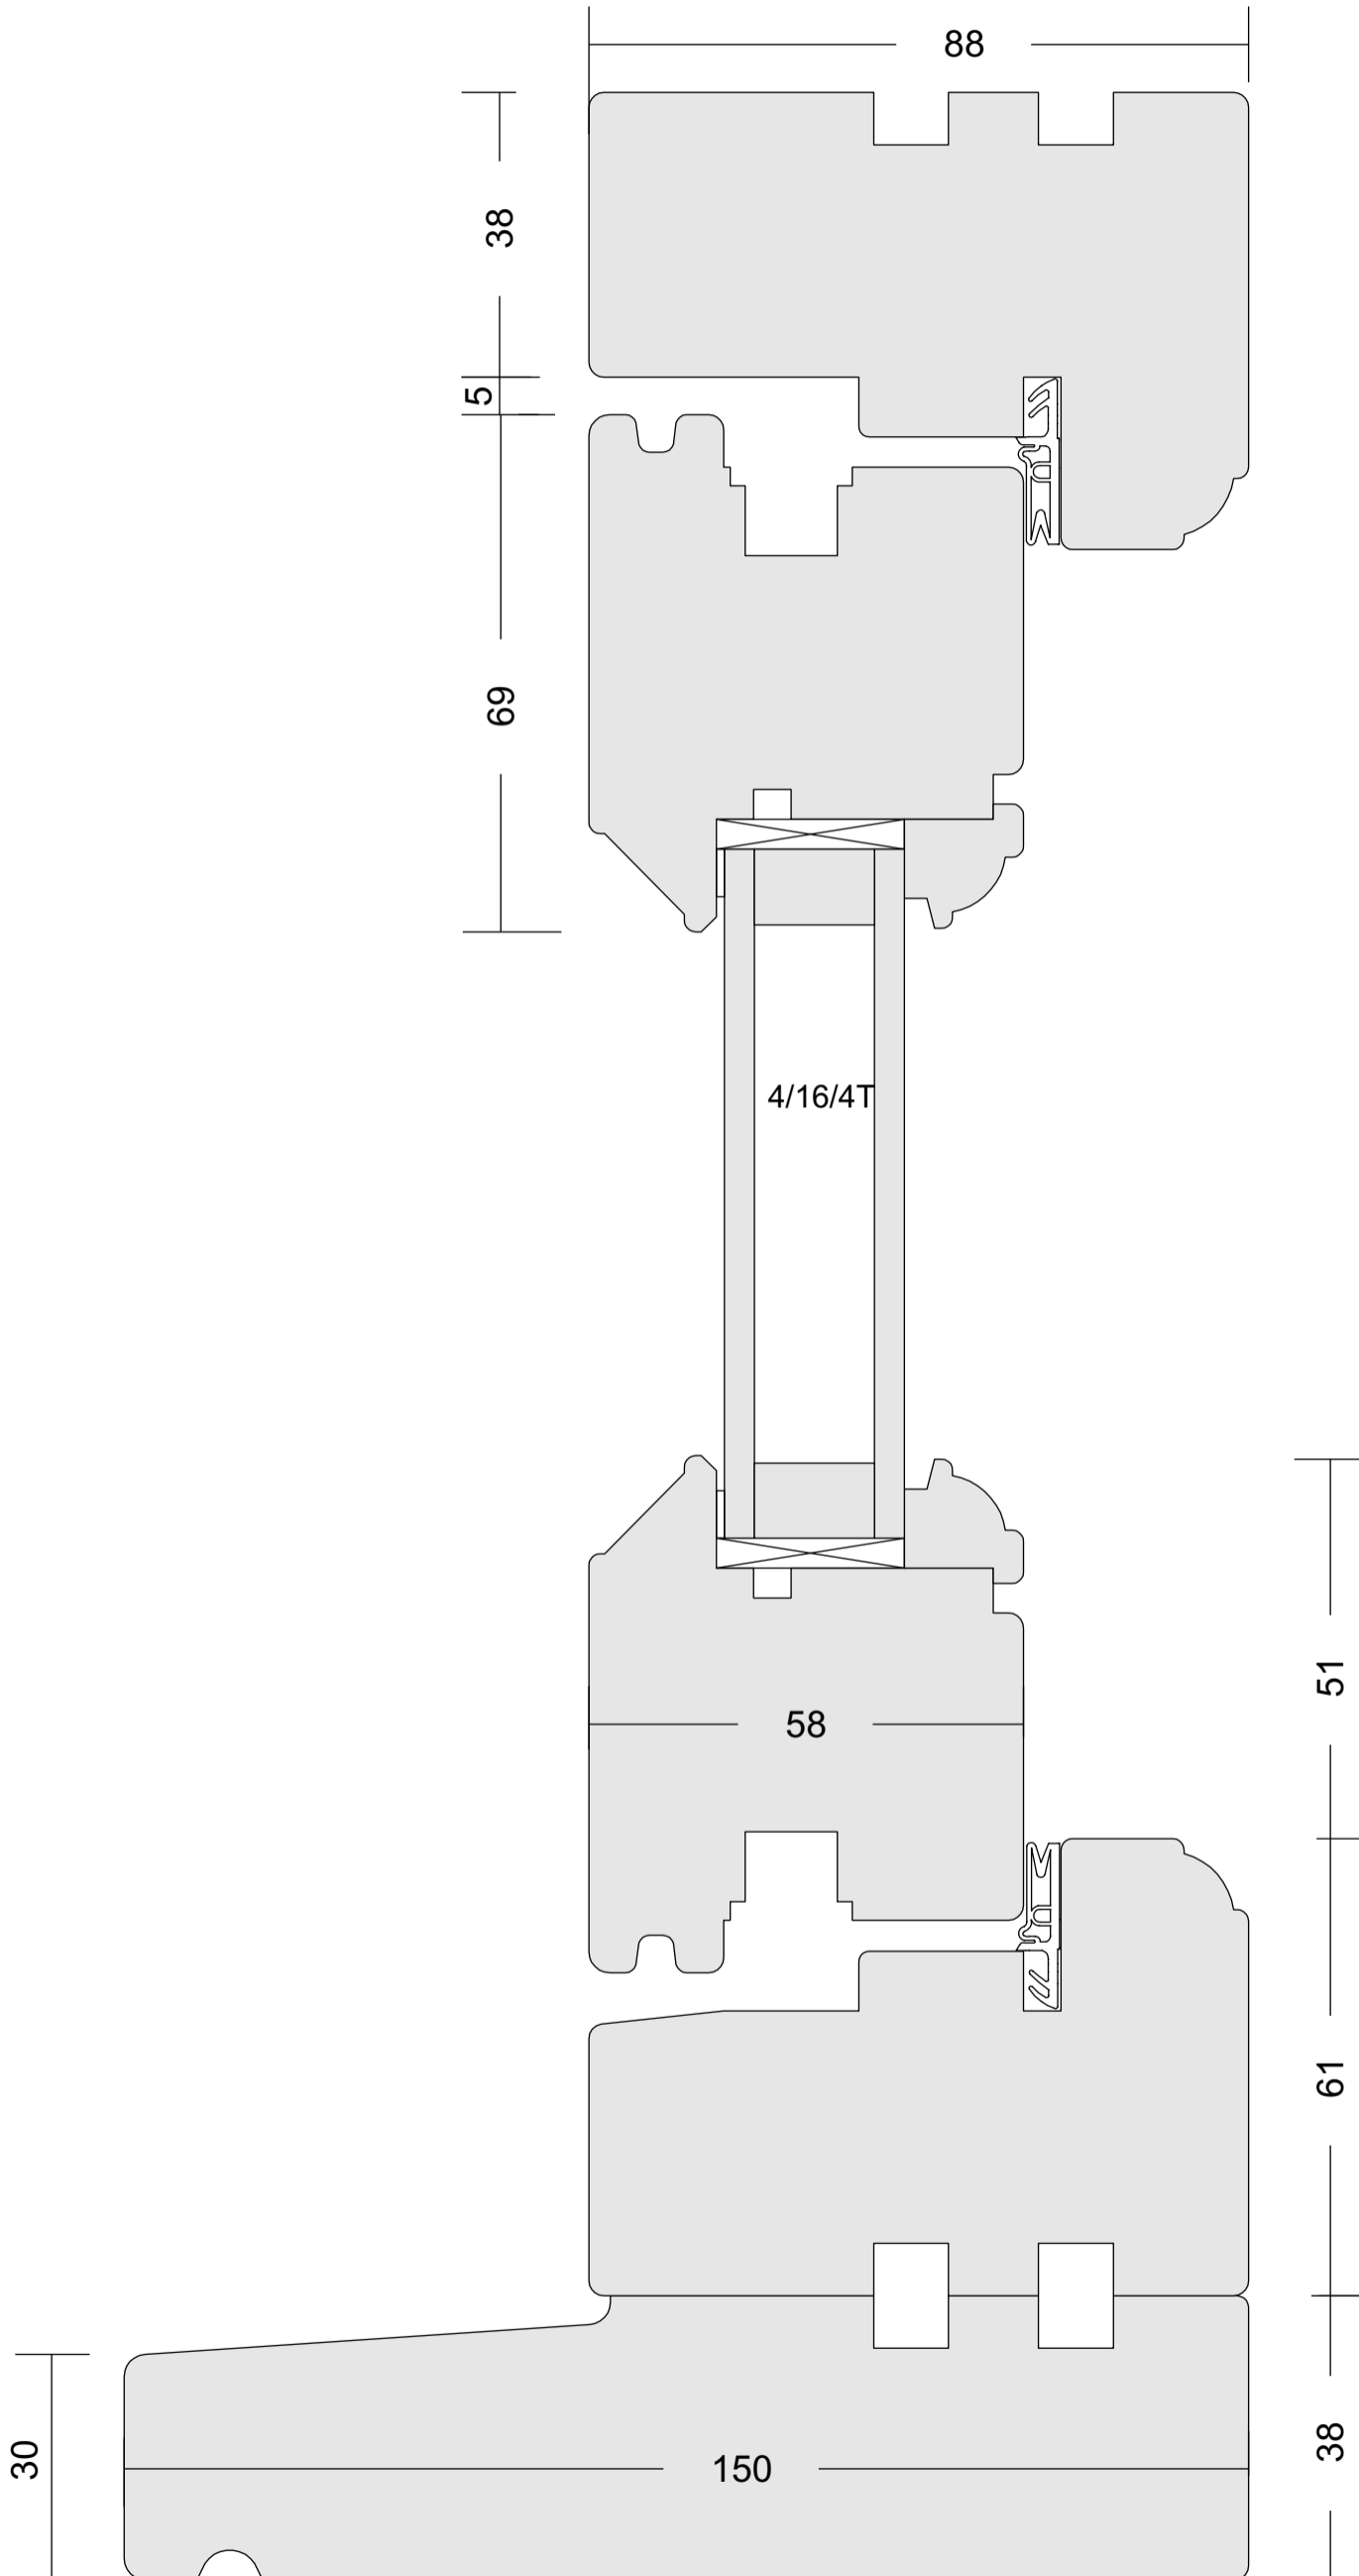

FLUSH CASEMENT 4-16A-4T

FLUSH CASEMENT 4T-12A-4-12A-4T

CASEMENT STORMPROF 4-16A-4T

CASEMENT STORMPROF 4T-12A-4-12A-4T

BI-FOLDING DOOR

DOOR

Open Outside

DOOR

SASH BALANCE 50/45

SASH BALANCE 50/45

SASH BALANCE 50/86

SASH BALANCE 50/86

SASH BALANCE 58/45

SASH BALANCE 58/45

SASH STANDARD 4-10-4

SASH STANDARD 4-10-4

SASH STANDARD 4-12-4

SASH STANDARD 4-12-4

SASH STANDARD PLUS

SASH STANDARD PLUS

SASH EXCELENT

SASH EXCELENT

SASH EXCELENT PLUS

SASH EXCELENT PLUS

NORDIC 4-16A-4T

NORDIC ALU
4-16A-4T

FLUSH CASEMENT 105/58 4-16A-4T

FLUSH CASEMENT 105/66 4T-10A-4-10A-4T