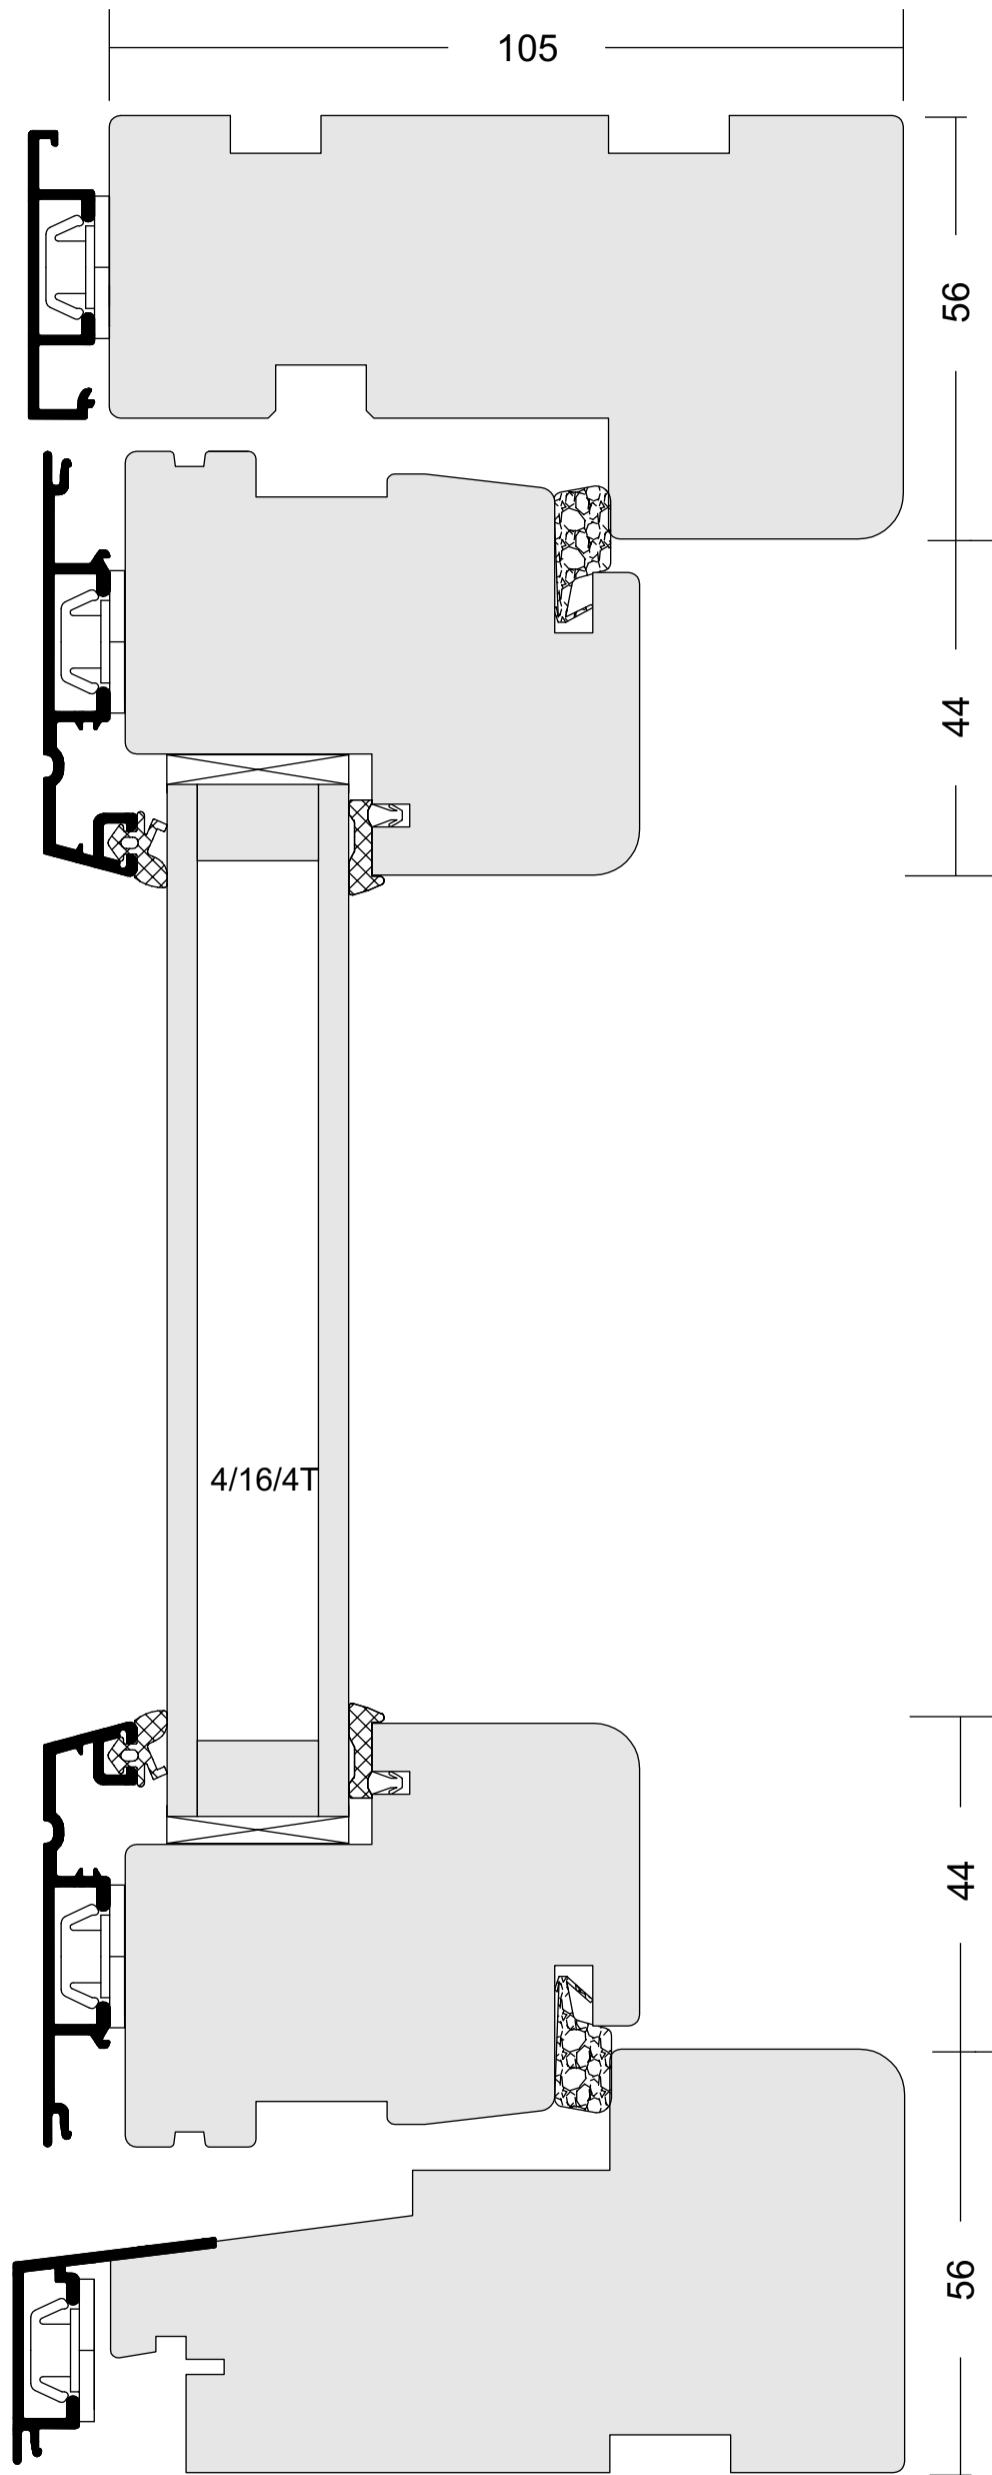

FLUSH CASEMENT 4-16A-4T

FLUSH CASEMENT 4T-12A-4-12A-4T

CASEMENT STORMPROF 4-16A-4T

CASEMENT STORMPROF 4T-12A-4-12A-4T

BI-FOLDING DOOR

DOOR

Open Outside

DOOR

SASH BALANCE 50/45

SASH BALANCE 50/45

SASH BALANCE 50/86

SASH BALANCE 50/86

SASH BALANCE 58/45

SASH BALANCE 58/45

SASH STANDARD 4-10-4

SASH STANDARD 4-10-4

SASH STANDARD 4-12-4

SASH STANDARD 4-12-4

SASH STANDARD PLUS

SASH STANDARD PLUS

SASH EXCELENT

SASH EXCELENT

SASH EXCELENT PLUS

SASH EXCELENT PLUS

NORDIC 4-16A-4T

NORDIC ALU
4-16A-4T

FLUSH CASEMENT 105/58 4-16A-4T

FLUSH CASEMENT 105/66 4T-10A-4-10A-4T