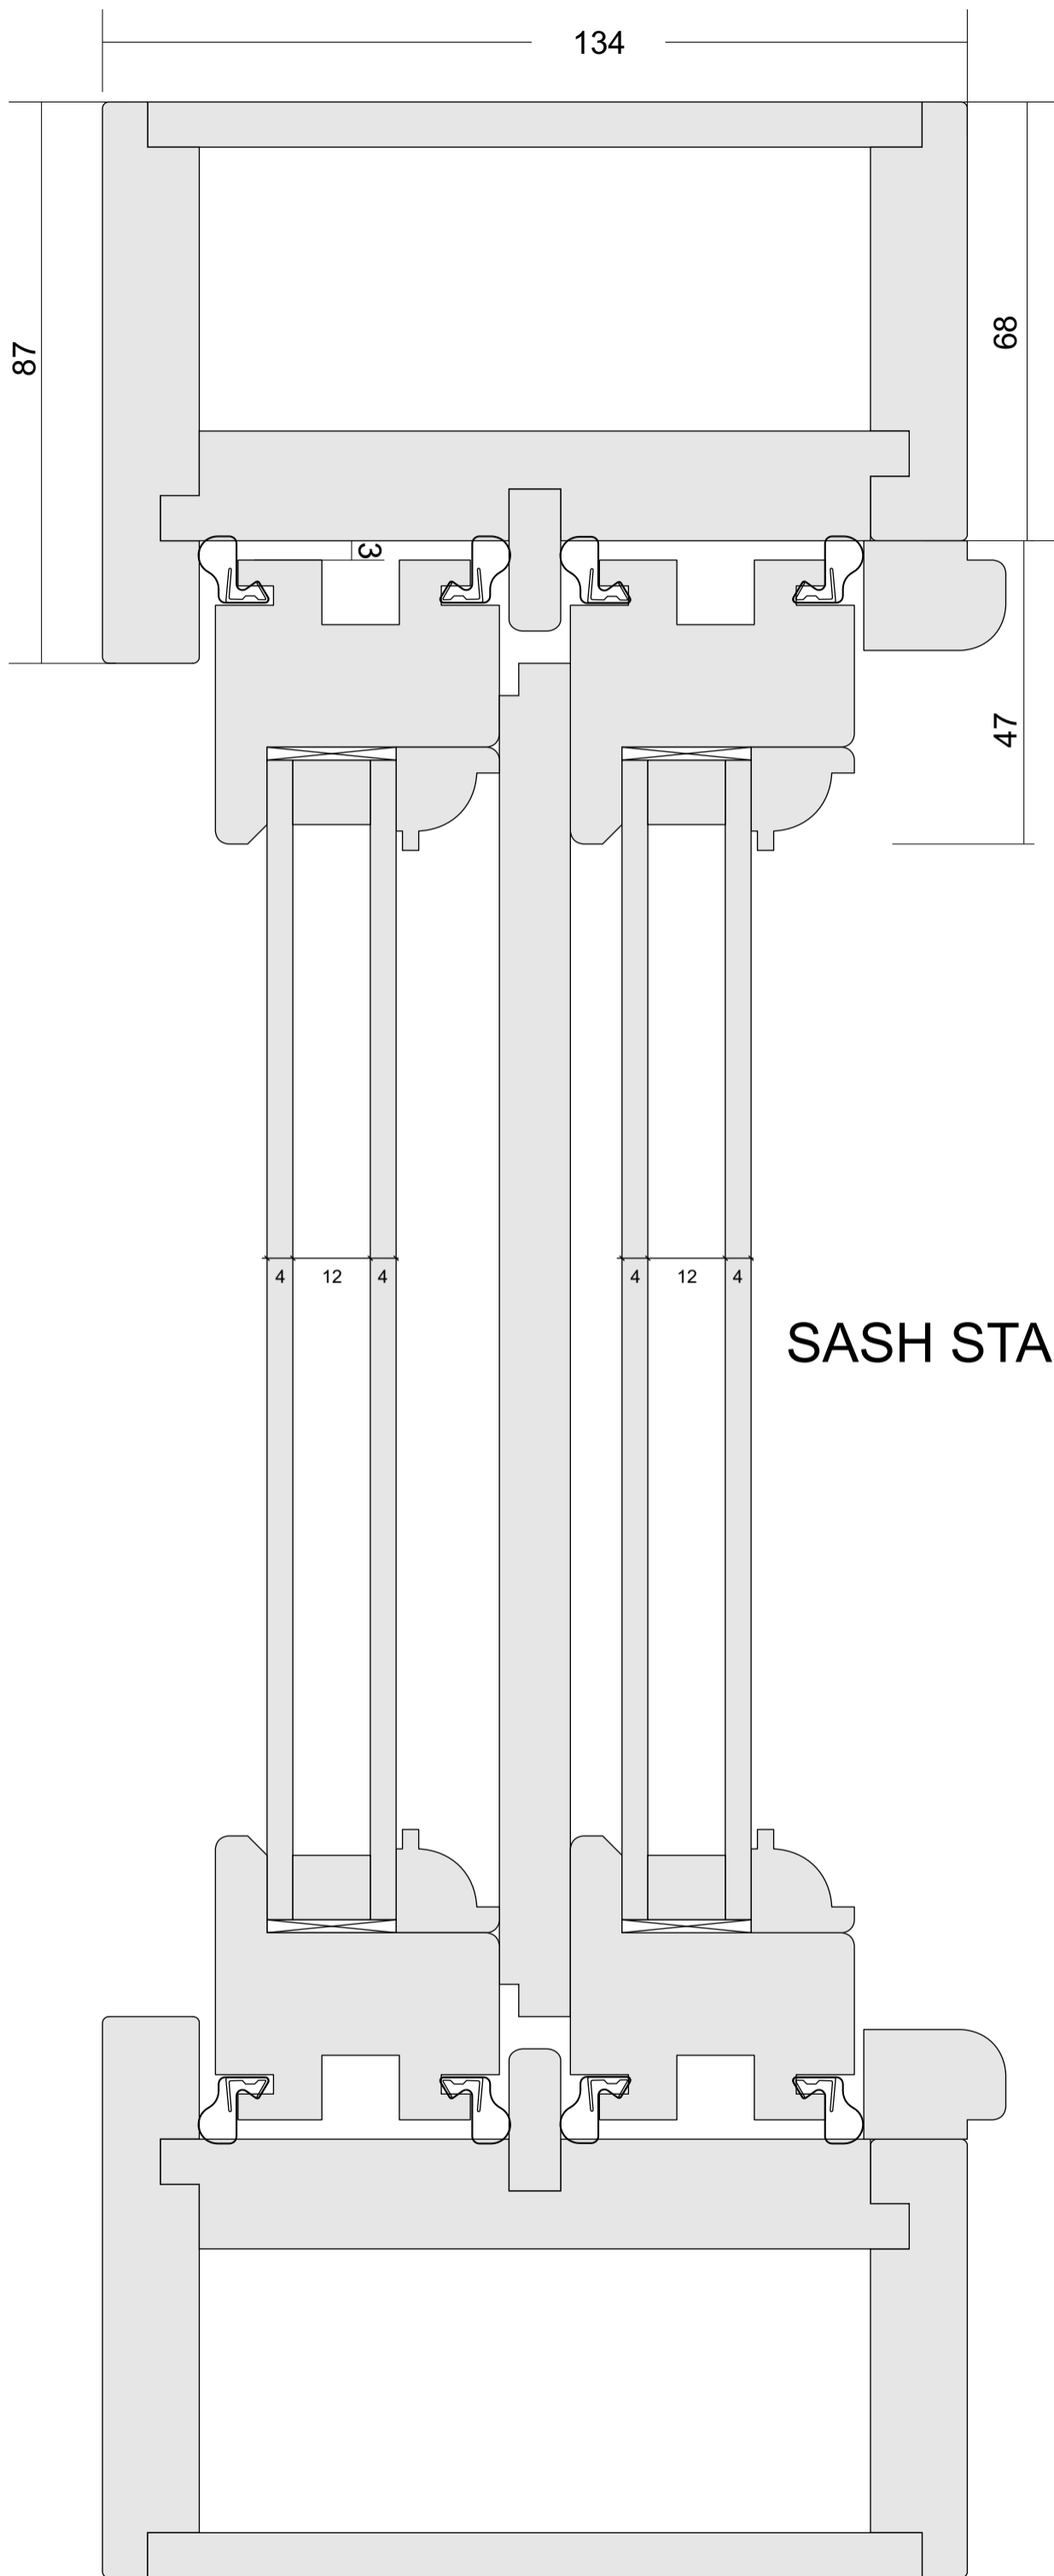

FLUSH CASEMENT 4-16A-4T

FLUSH CASEMENT 4T-12A-4-12A-4T

CASEMENT STORMPROF 4-16A-4T

CASEMENT STORMPROF 4T-12A-4-12A-4T

BI-FOLDING DOOR

DOOR

Open Outside

DOOR

SASH BALANCE 50/45

SASH BALANCE 50/45

SASH BALANCE 50/86

SASH BALANCE 50/86

SASH BALANCE 58/45

SASH BALANCE 58/45

SASH STANDARD 4-10-4

SASH STANDARD 4-10-4

SASH STANDARD 4-12-4

SASH STANDARD 4-12-4

SASH STANDARD PLUS

SASH STANDARD PLUS

SASH EXCELENT

SASH EXCELENT

SASH EXCELENT PLUS

SASH EXCELENT PLUS

NORDIC 4-16A-4T

NORDIC ALU
4-16A-4T

FLUSH CASEMENT 105/58 4-16A-4T

FLUSH CASEMENT 105/66 4T-10A-4-10A-4T