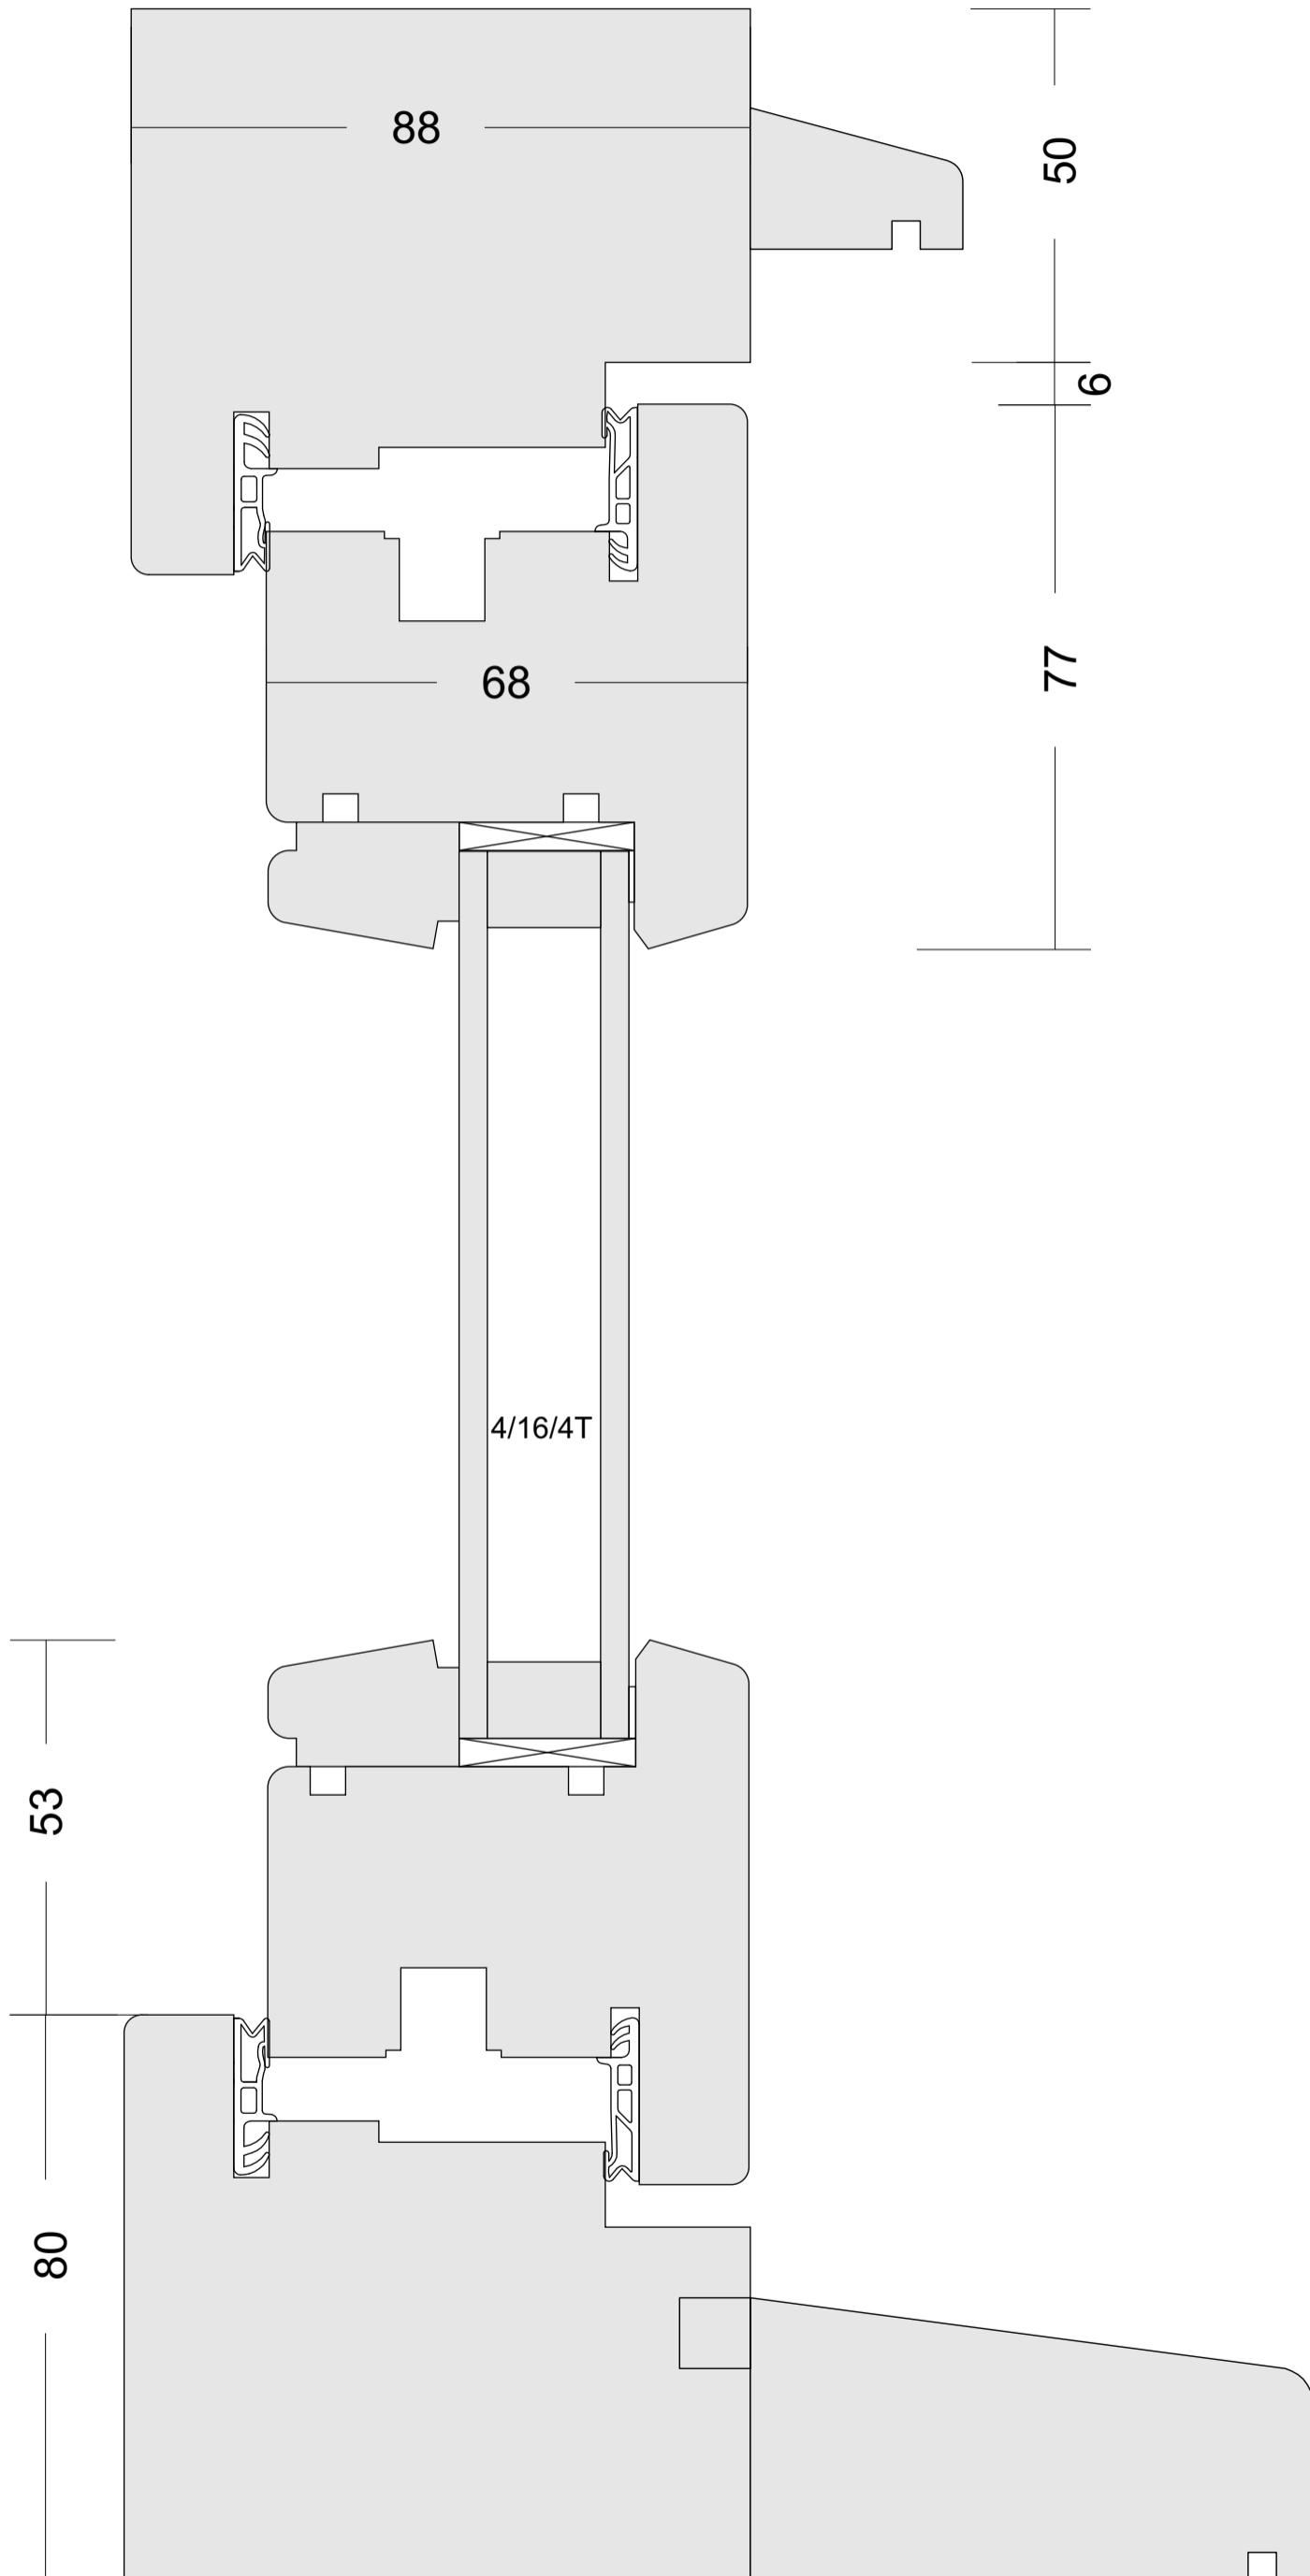

FLUSH CASEMENT 4-16A-4T

FLUSH CASEMENT 4T-12A-4-12A-4T

CASEMENT STORMPROF 4-16A-4T

CASEMENT STORMPROF 4T-12A-4-12A-4T

BI-FOLDING DOOR

DOOR

Open Outside

DOOR

SASH BALANCE 50/45

SASH BALANCE 50/45

SASH BALANCE 50/86

SASH BALANCE 50/86

SASH BALANCE 58/45

SASH BALANCE 58/45

SASH STANDARD 4-10-4

SASH STANDARD 4-10-4

SASH STANDARD 4-12-4

SASH STANDARD 4-12-4

SASH STANDARD PLUS

SASH STANDARD PLUS

SASH EXCELENT

SASH EXCELENT

SASH EXCELENT PLUS

SASH EXCELENT PLUS

NORDIC 4-16A-4T

NORDIC ALU
4-16A-4T

FLUSH CASEMENT 105/58 4-16A-4T

FLUSH CASEMENT 105/66 4T-10A-4-10A-4T