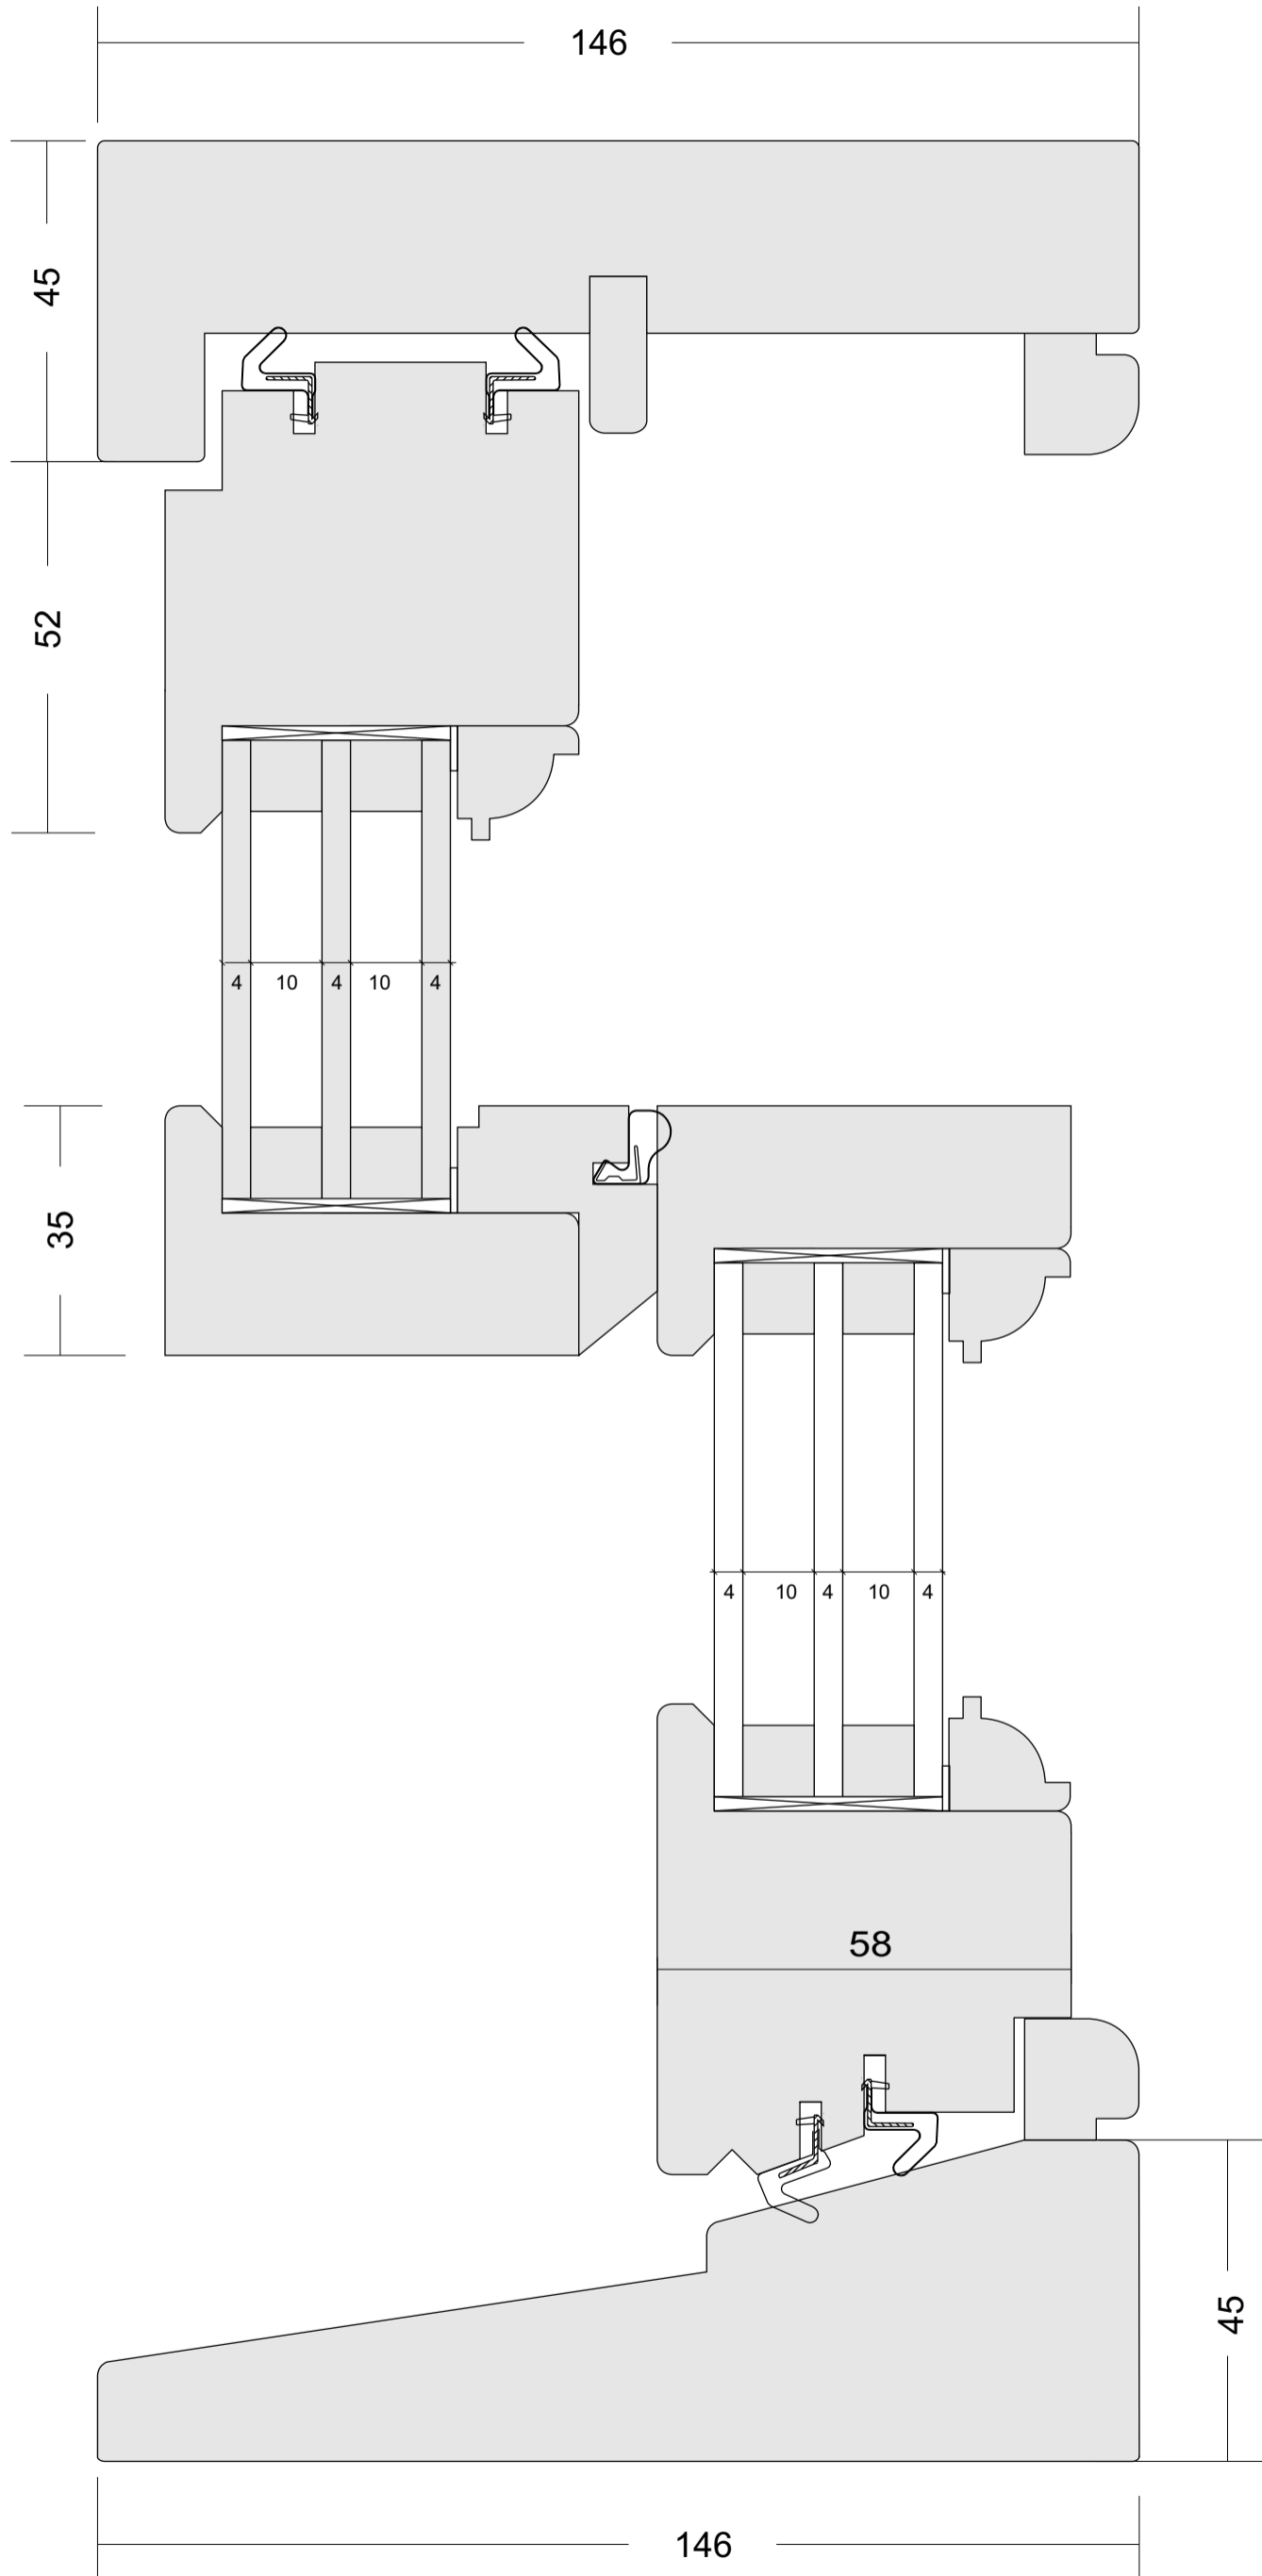

FLUSH CASEMENT 4-16A-4T

FLUSH CASEMENT 4T-12A-4-12A-4T

CASEMENT STORMPROF 4-16A-4T

CASEMENT STORMPROF 4T-12A-4-12A-4T

BI-FOLDING DOOR

DOOR

Open Outside

DOOR

SASH BALANCE 50/45

SASH BALANCE 50/45

SASH BALANCE 50/86

SASH BALANCE 50/86

SASH BALANCE 58/45

SASH BALANCE 58/45

SASH STANDARD 4-10-4

SASH STANDARD 4-10-4

SASH STANDARD 4-12-4

SASH STANDARD 4-12-4

SASH STANDARD PLUS

SASH STANDARD PLUS

SASH EXCELENT

SASH EXCELENT

SASH EXCELENT PLUS

SASH EXCELENT PLUS

NORDIC 4-16A-4T

NORDIC ALU
4-16A-4T

FLUSH CASEMENT 105/58 4-16A-4T

FLUSH CASEMENT 105/66 4T-10A-4-10A-4T