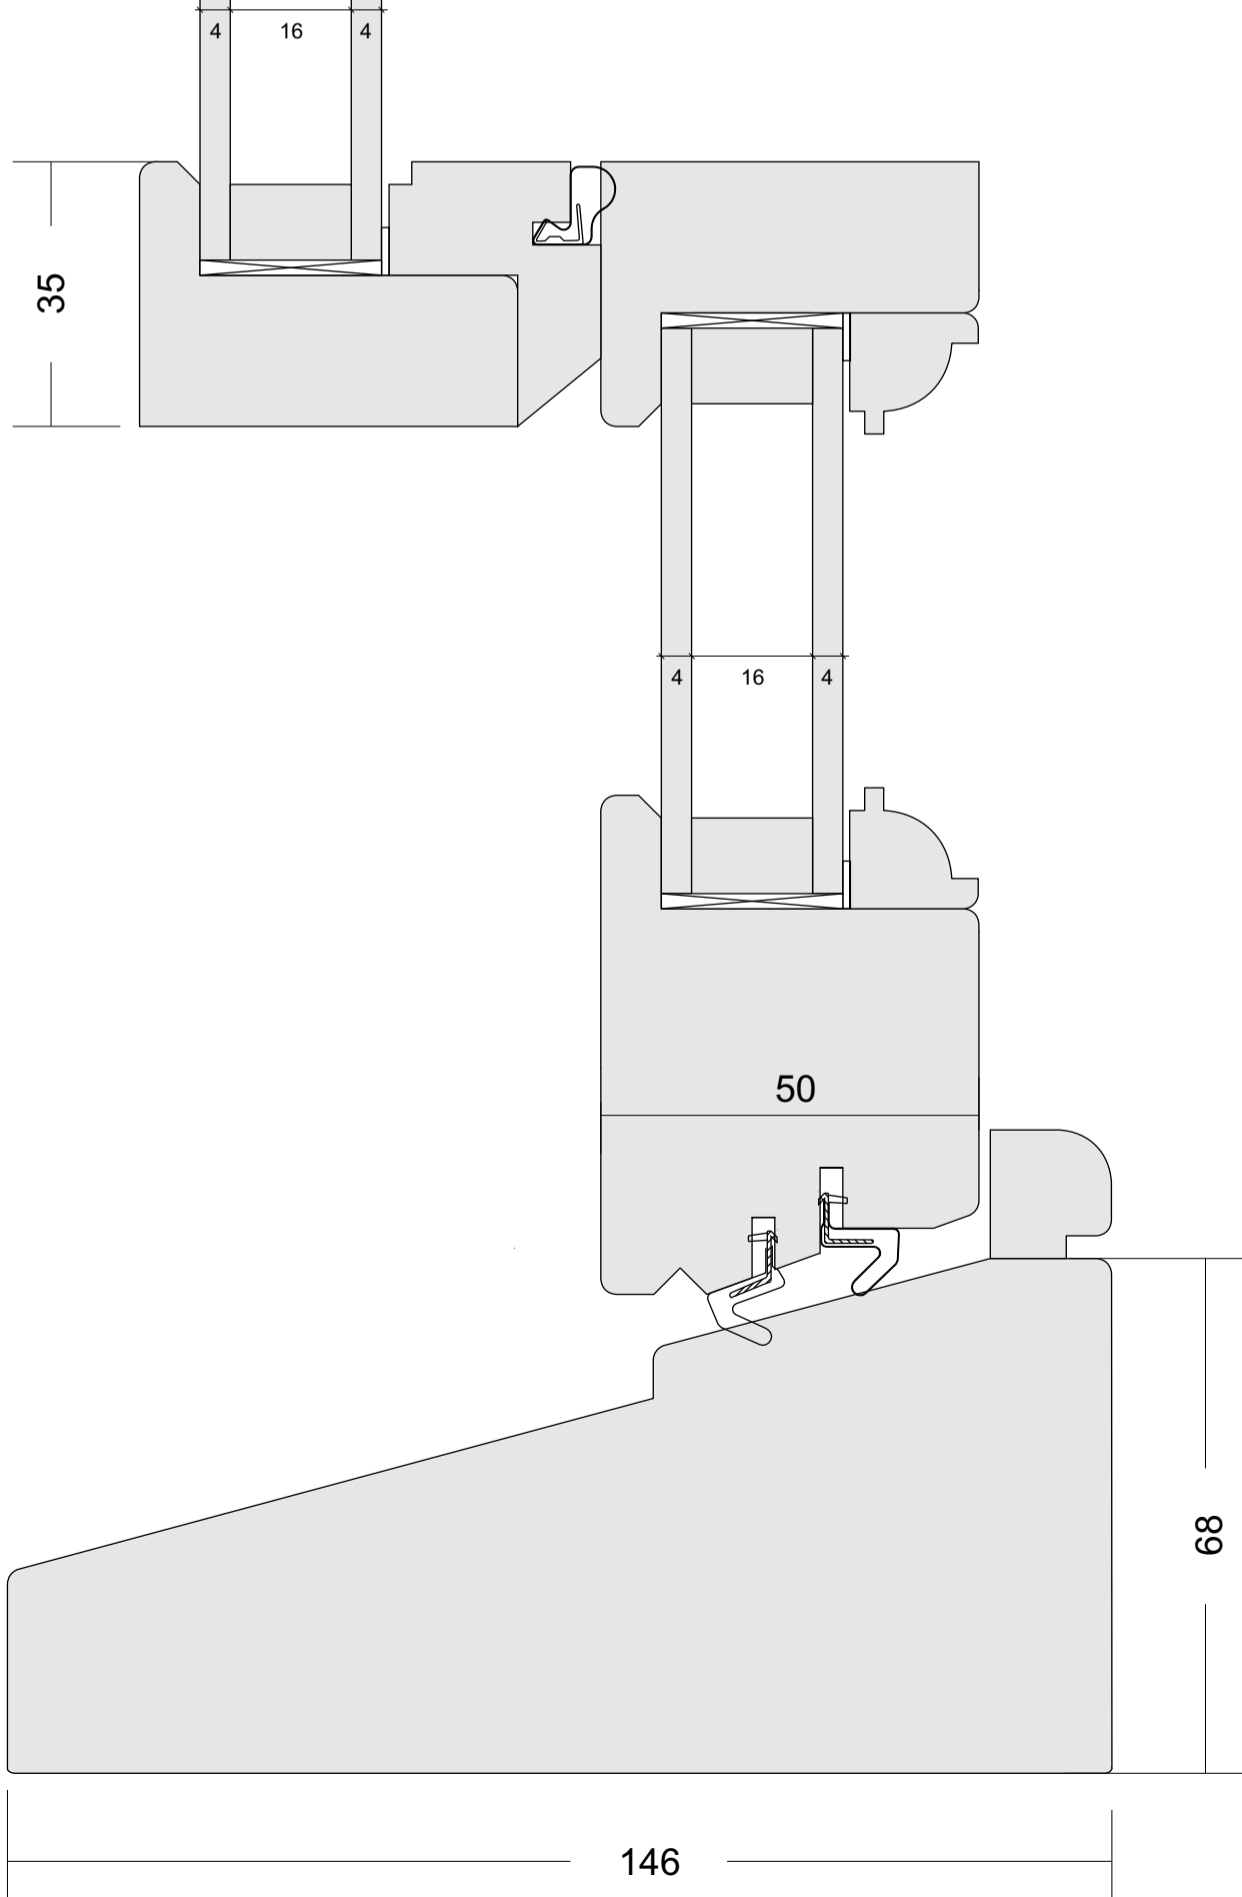

FLUSH CASEMENT 4-16A-4T

FLUSH CASEMENT 4T-12A-4-12A-4T

CASEMENT STORMPROF 4-16A-4T

CASEMENT STORMPROF 4T-12A-4-12A-4T

BI-FOLDING DOOR

DOOR

Open Outside

DOOR

SASH BALANCE 50/45

SASH BALANCE 50/45

SASH BALANCE 50/86

SASH BALANCE 50/86

SASH BALANCE 58/45

SASH BALANCE 58/45

SASH STANDARD 4-10-4

SASH STANDARD 4-10-4

SASH STANDARD 4-12-4

SASH STANDARD 4-12-4

SASH STANDARD PLUS

SASH STANDARD PLUS

SASH EXCELENT

SASH EXCELENT

SASH EXCELENT PLUS

SASH EXCELENT PLUS

NORDIC 4-16A-4T

NORDIC ALU
4-16A-4T

FLUSH CASEMENT 105/58 4-16A-4T

FLUSH CASEMENT 105/66 4T-10A-4-10A-4T