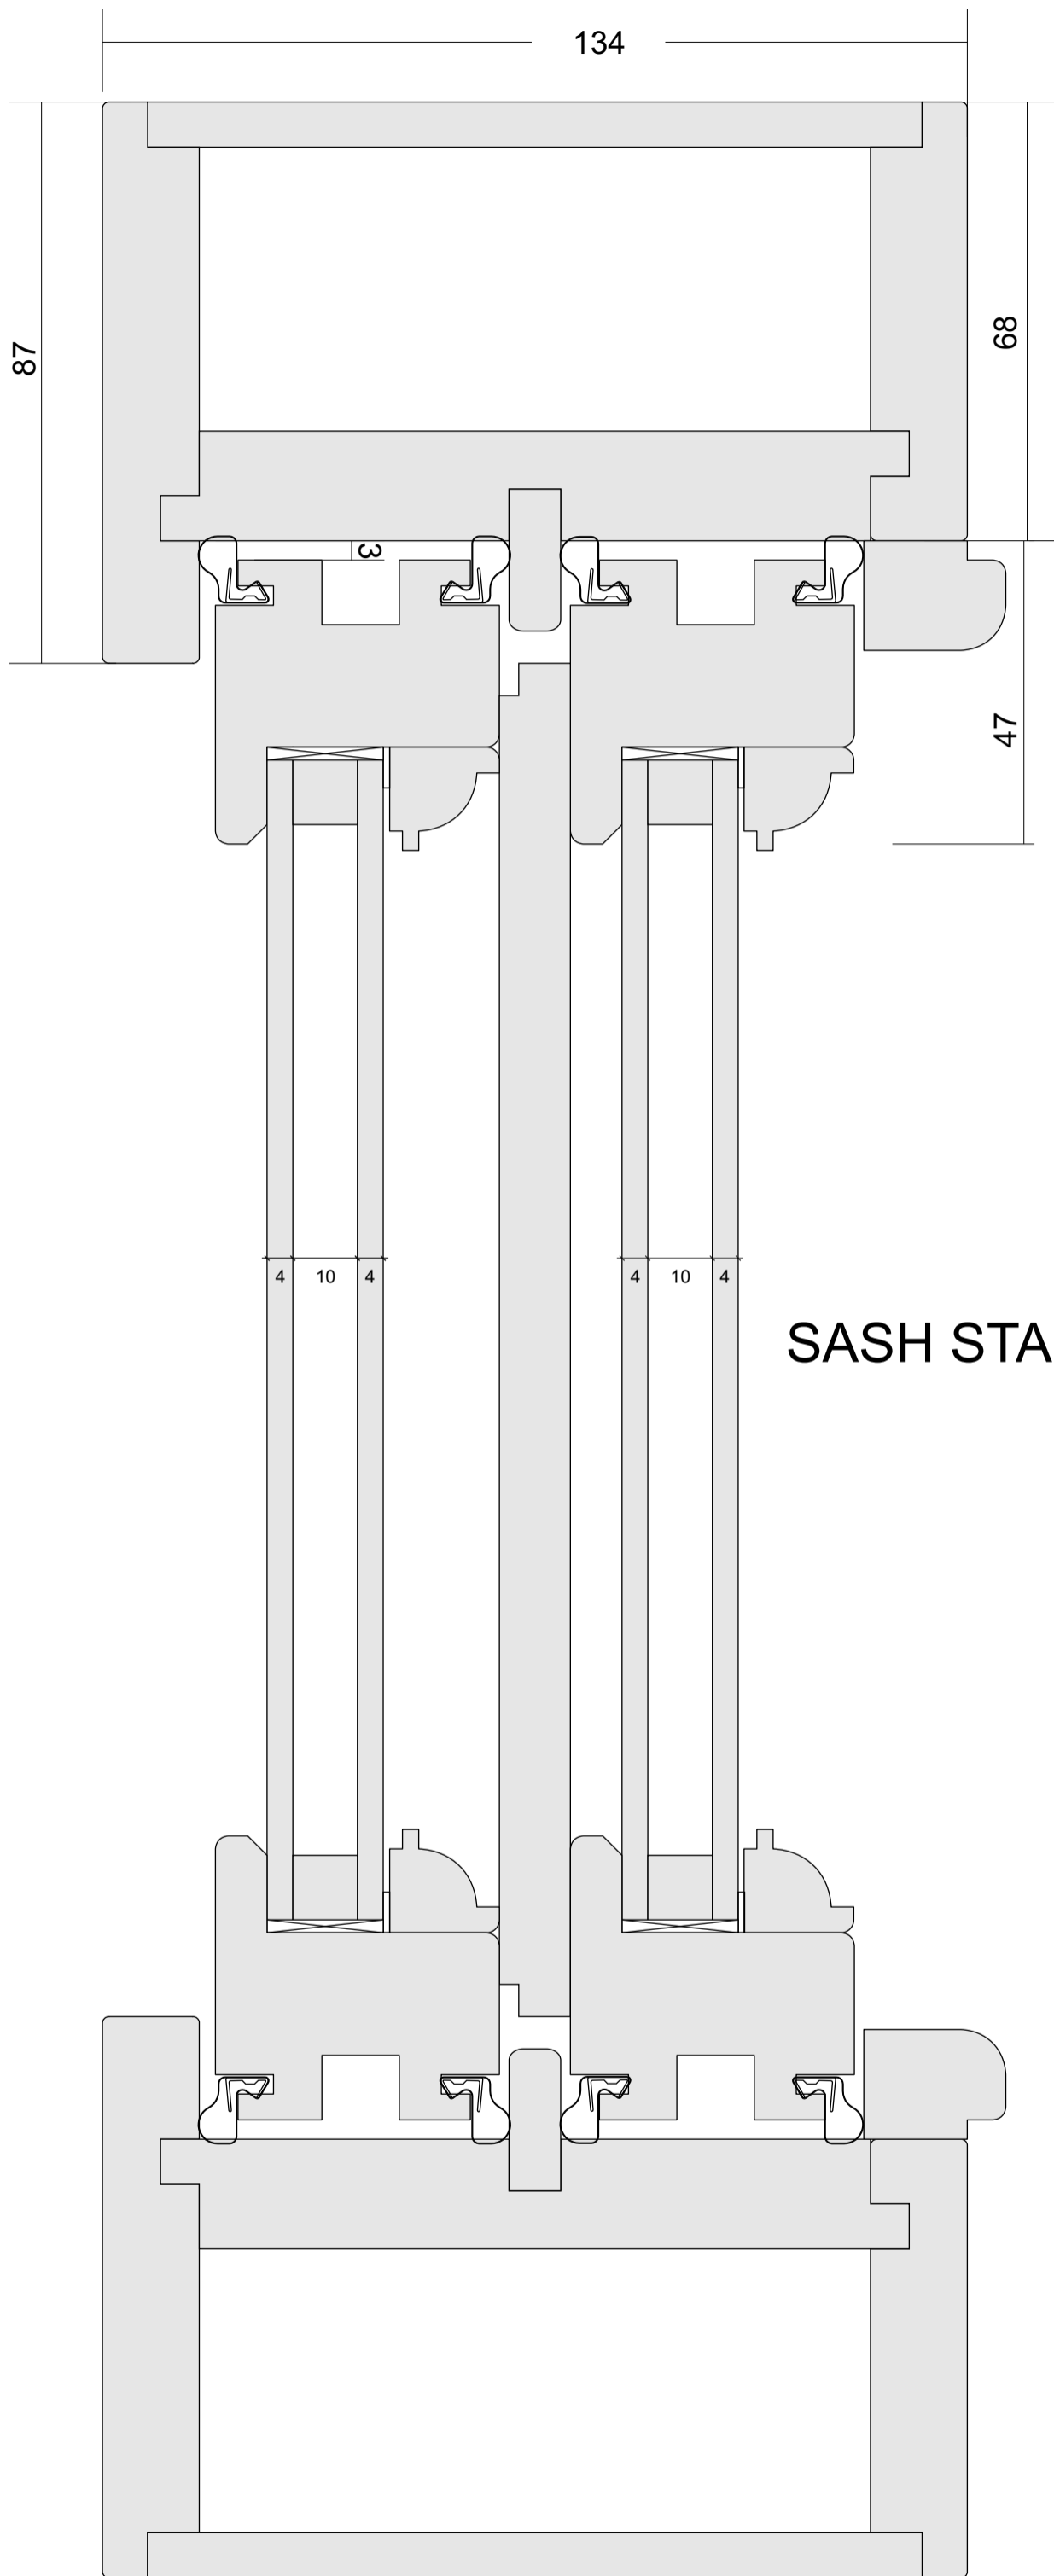

FLUSH CASEMENT 4-16A-4T

FLUSH CASEMENT 4T-12A-4-12A-4T

CASEMENT STORMPROF 4-16A-4T

CASEMENT STORMPROF 4T-12A-4-12A-4T

BI-FOLDING DOOR

DOOR

Open Outside

DOOR

SASH BALANCE 50/45

SASH BALANCE 50/45

SASH BALANCE 50/86

SASH BALANCE 50/86

SASH BALANCE 58/45

SASH BALANCE 58/45

SASH STANDARD 4-10-4

SASH STANDARD 4-10-4

SASH STANDARD 4-12-4

SASH STANDARD 4-12-4

SASH STANDARD PLUS

SASH STANDARD PLUS

SASH EXCELENT

SASH EXCELENT

SASH EXCELENT PLUS

SASH EXCELENT PLUS

NORDIC 4-16A-4T

NORDIC ALU
4-16A-4T

FLUSH CASEMENT 105/58 4-16A-4T

FLUSH CASEMENT 105/66 4T-10A-4-10A-4T