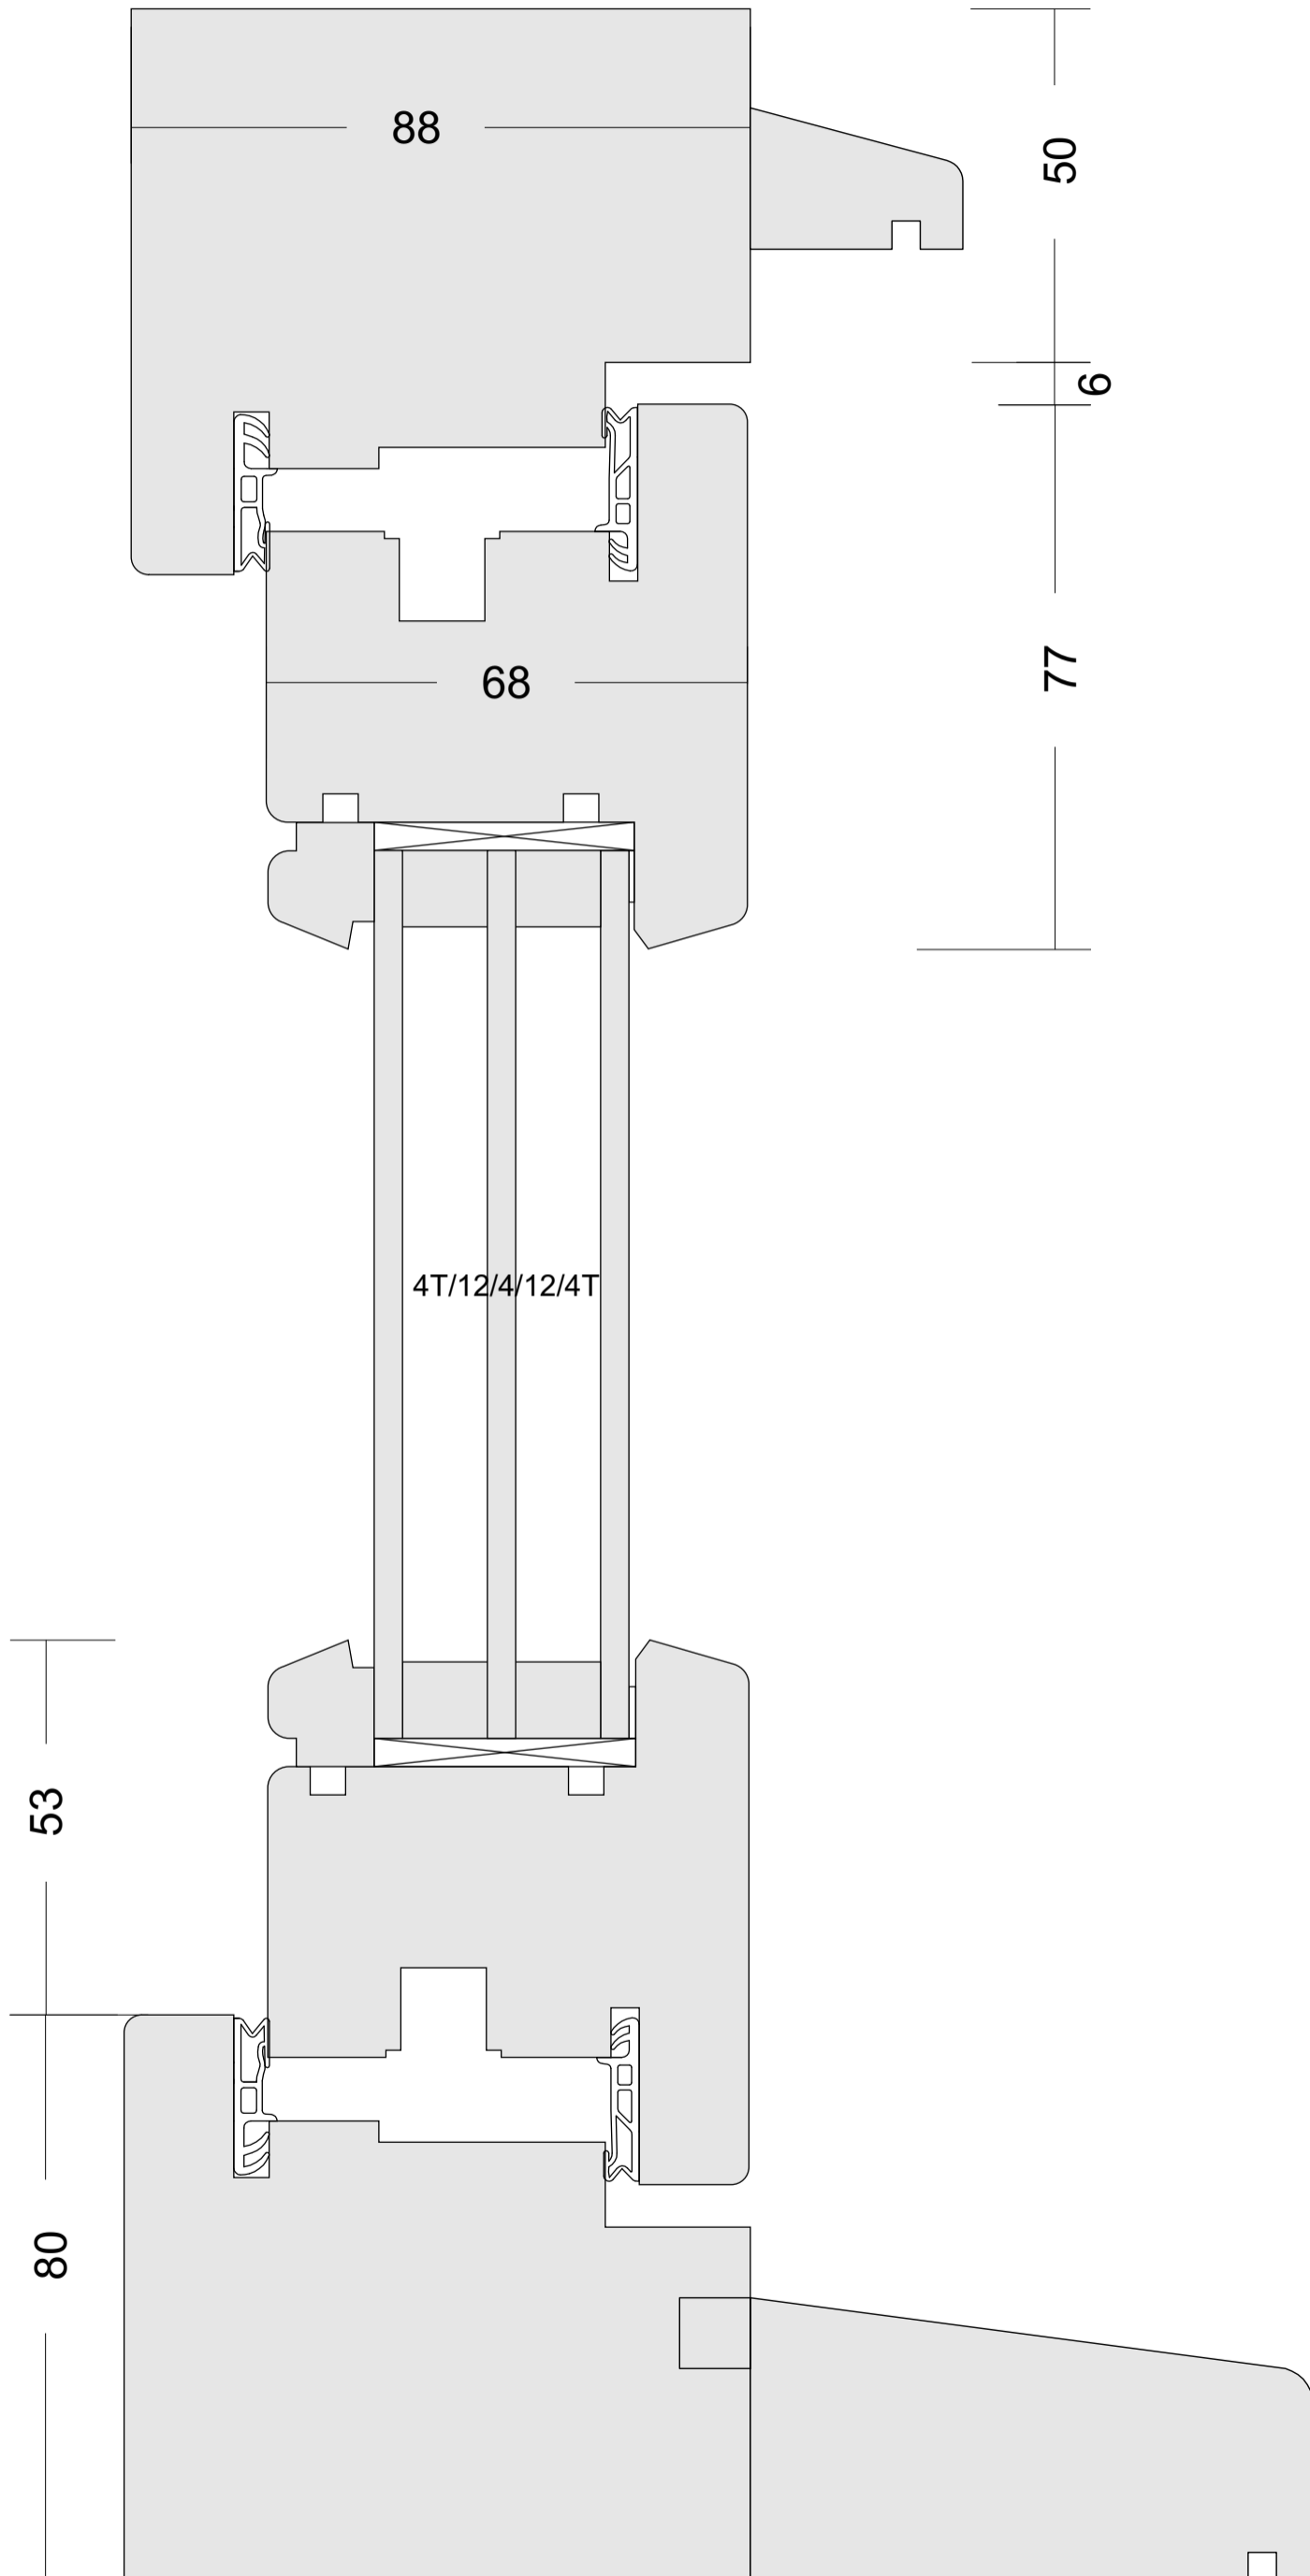

FLUSH CASEMENT 4-16A-4T

FLUSH CASEMENT 4T-12A-4-12A-4T

CASEMENT STORMPROF 4-16A-4T

CASEMENT STORMPROF 4T-12A-4-12A-4T

BI-FOLDING DOOR

DOOR

Open Outside

DOOR

SASH BALANCE 50/45

SASH BALANCE 50/45

SASH BALANCE 50/86

SASH BALANCE 50/86

SASH BALANCE 58/45

SASH BALANCE 58/45

SASH STANDARD 4-10-4

SASH STANDARD 4-10-4

SASH STANDARD 4-12-4

SASH STANDARD 4-12-4

SASH STANDARD PLUS

SASH STANDARD PLUS

SASH EXCELENT

SASH EXCELENT

SASH EXCELENT PLUS

SASH EXCELENT PLUS

NORDIC 4-16A-4T

NORDIC ALU
4-16A-4T

FLUSH CASEMENT 105/58 4-16A-4T

FLUSH CASEMENT 105/66 4T-10A-4-10A-4T