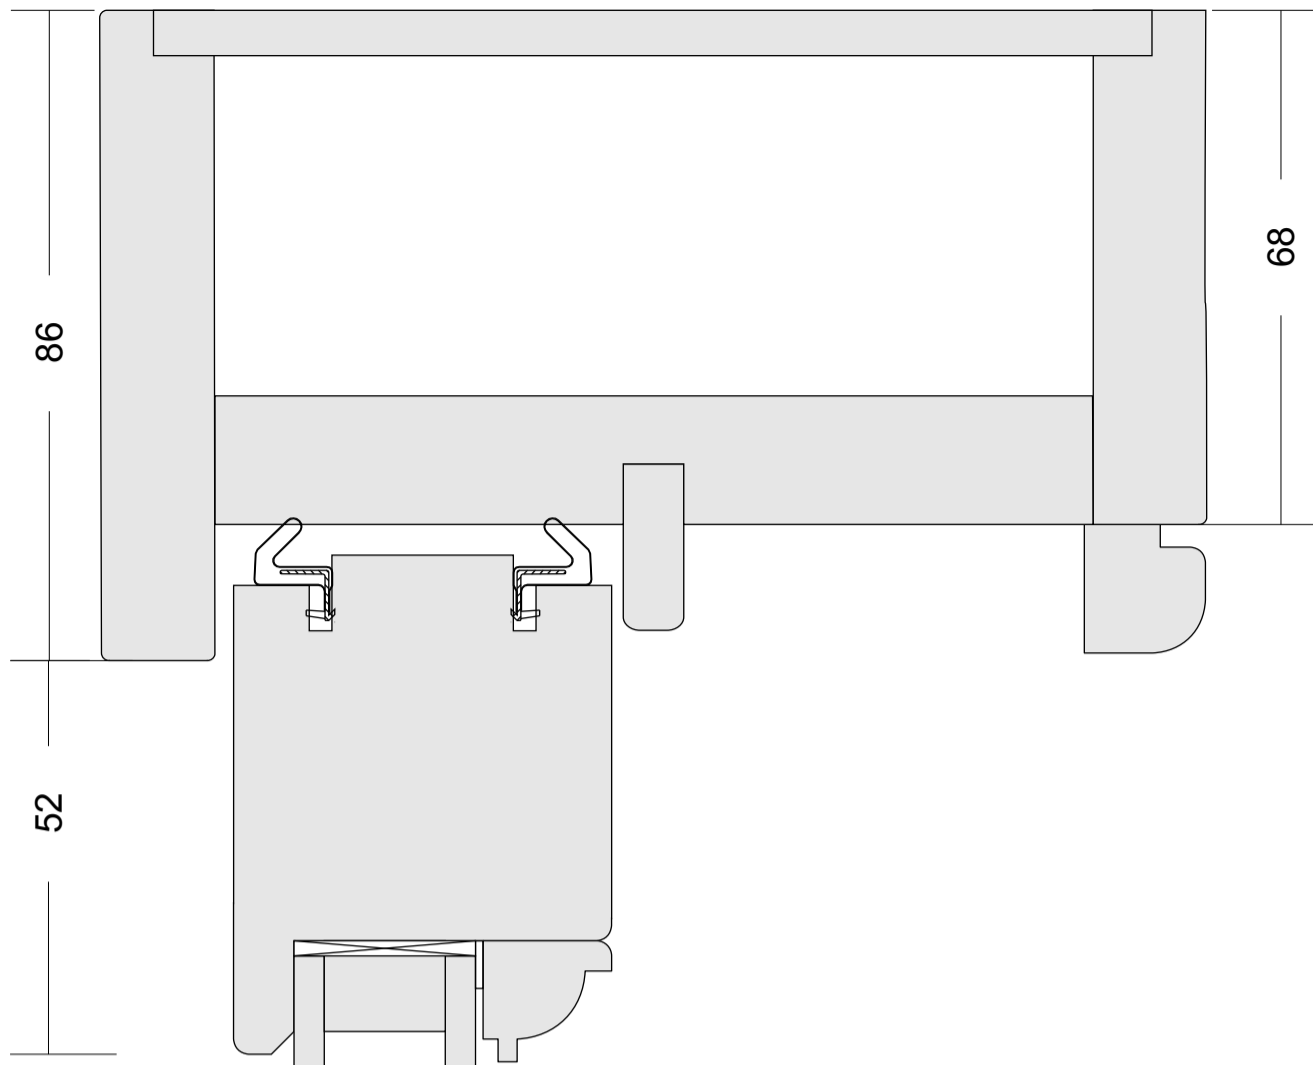

FLUSH CASEMENT 4-16A-4T

FLUSH CASEMENT 4T-12A-4-12A-4T

CASEMENT STORMPROF 4-16A-4T

CASEMENT STORMPROF 4T-12A-4-12A-4T

BI-FOLDING DOOR

DOOR

Open Outside

DOOR

SASH BALANCE 50/45

SASH BALANCE 50/45

SASH BALANCE 50/86

SASH BALANCE 50/86

SASH BALANCE 58/45

SASH BALANCE 58/45

SASH STANDARD 4-10-4

SASH STANDARD 4-10-4

SASH STANDARD 4-12-4

SASH STANDARD 4-12-4

SASH STANDARD PLUS

SASH STANDARD PLUS

SASH EXCELENT

SASH EXCELENT

SASH EXCELENT PLUS

SASH EXCELENT PLUS