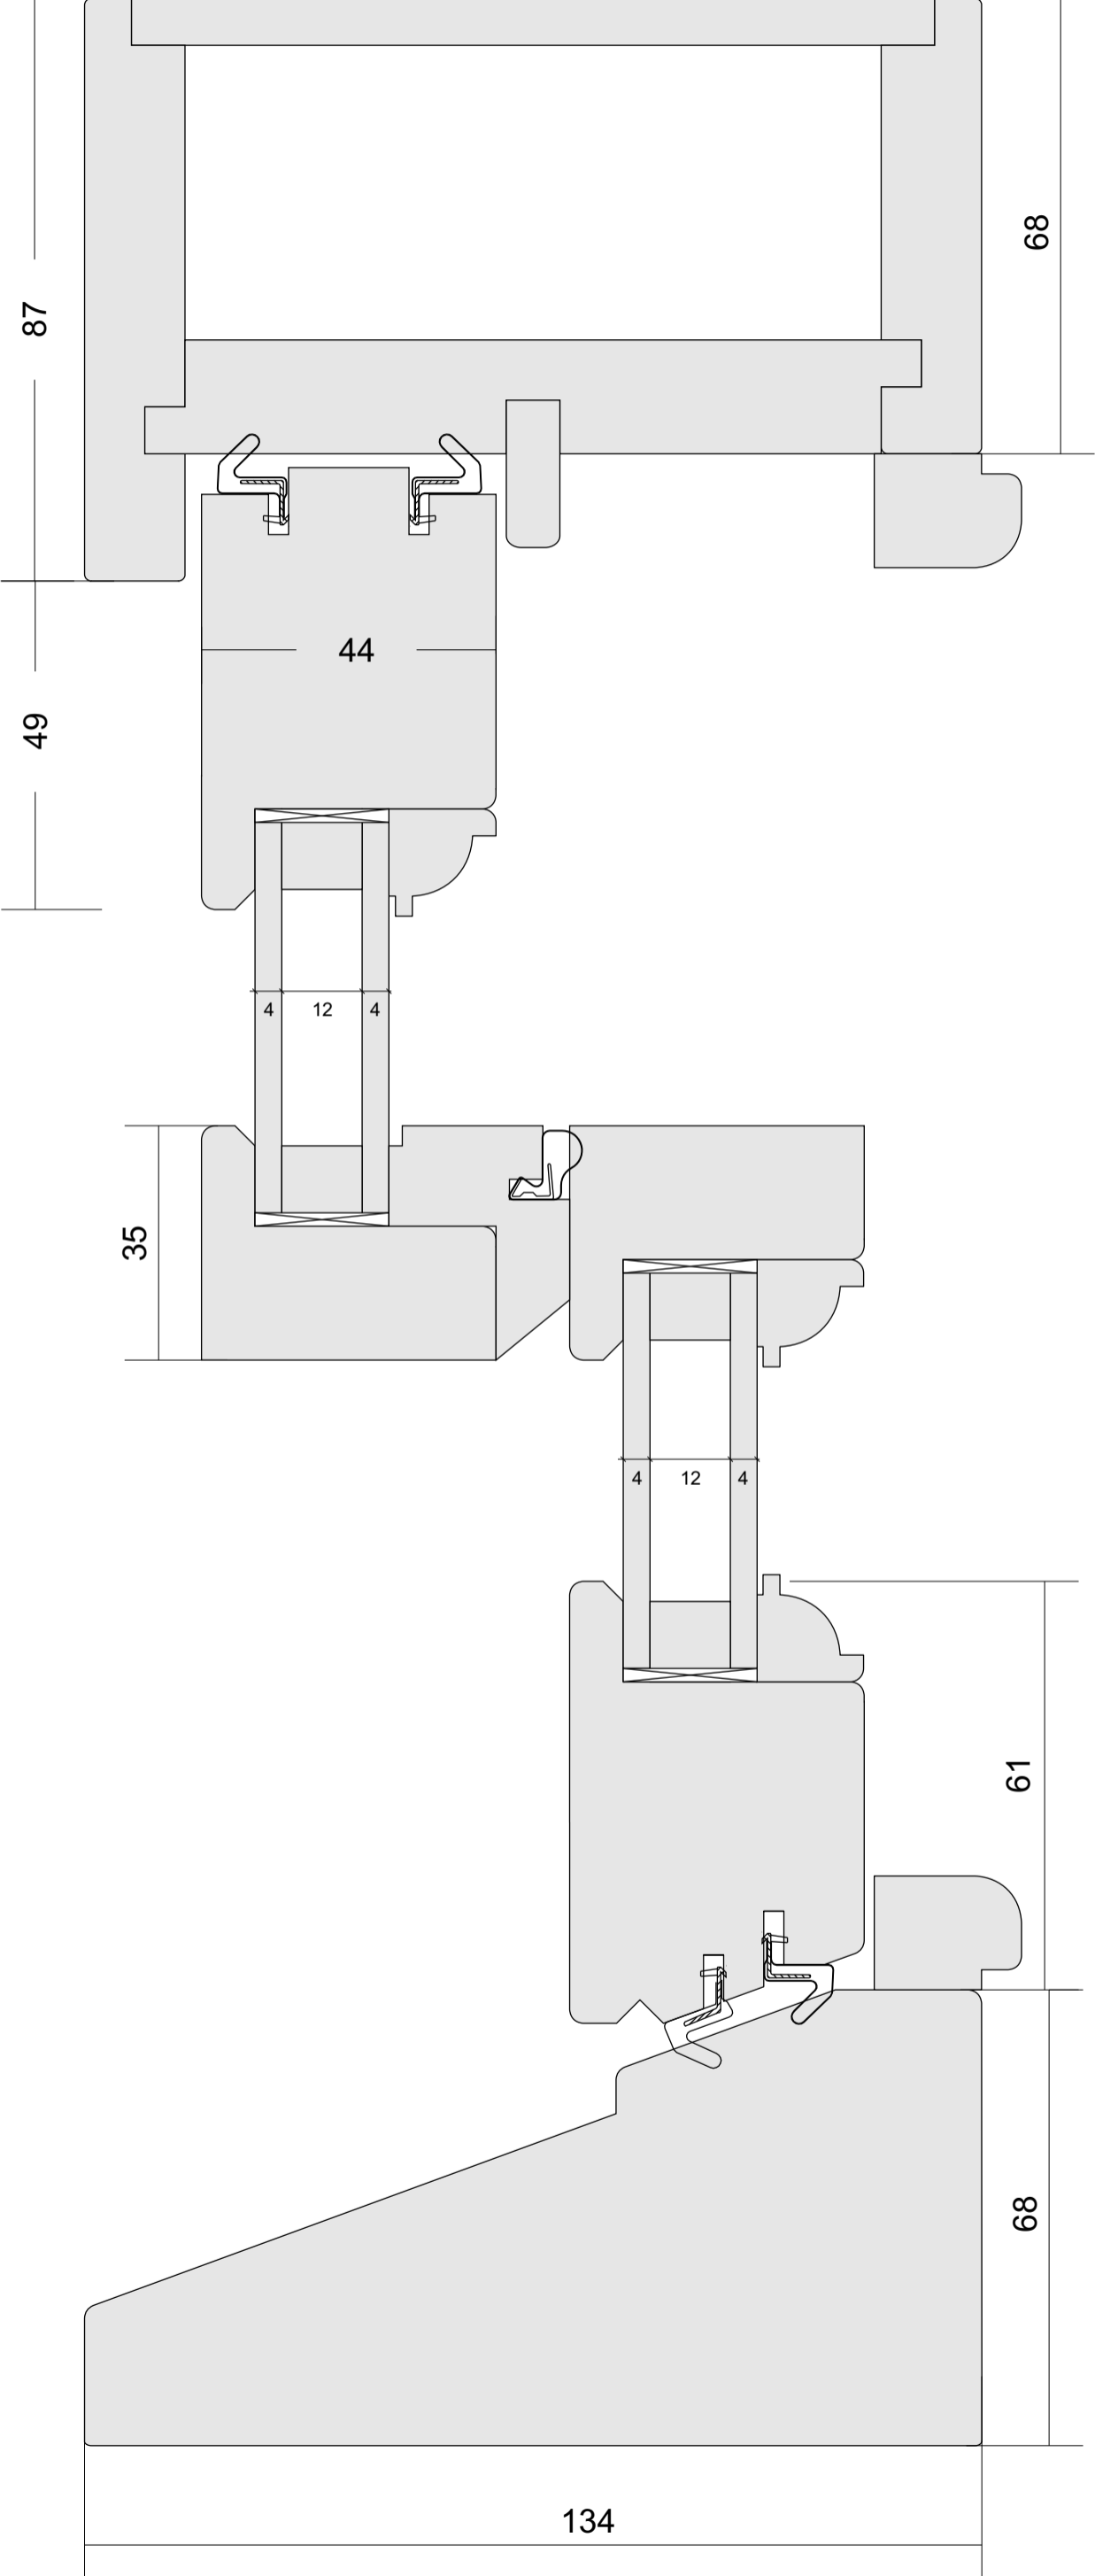

FLUSH CASEMENT 4-16A-4T

FLUSH CASEMENT 4T-12A-4-12A-4T

CASEMENT STORMPROF 4-16A-4T

CASEMENT STORMPROF 4T-12A-4-12A-4T

BI-FOLDING DOOR

DOOR

Open Outside

DOOR

SASH BALANCE 50/45

SASH BALANCE 50/45

SASH BALANCE 50/86

SASH BALANCE 50/86

SASH BALANCE 58/45

SASH BALANCE 58/45

SASH STANDARD 4-10-4

SASH STANDARD 4-10-4

SASH STANDARD 4-12-4

SASH STANDARD 4-12-4

SASH STANDARD PLUS

SASH STANDARD PLUS

SASH EXCELENT

SASH EXCELENT

SASH EXCELENT PLUS

SASH EXCELENT PLUS

NORDIC 4-16A-4T

NORDIC ALU
4-16A-4T

FLUSH CASEMENT 105/58 4-16A-4T

FLUSH CASEMENT 105/66 4T-10A-4-10A-4T